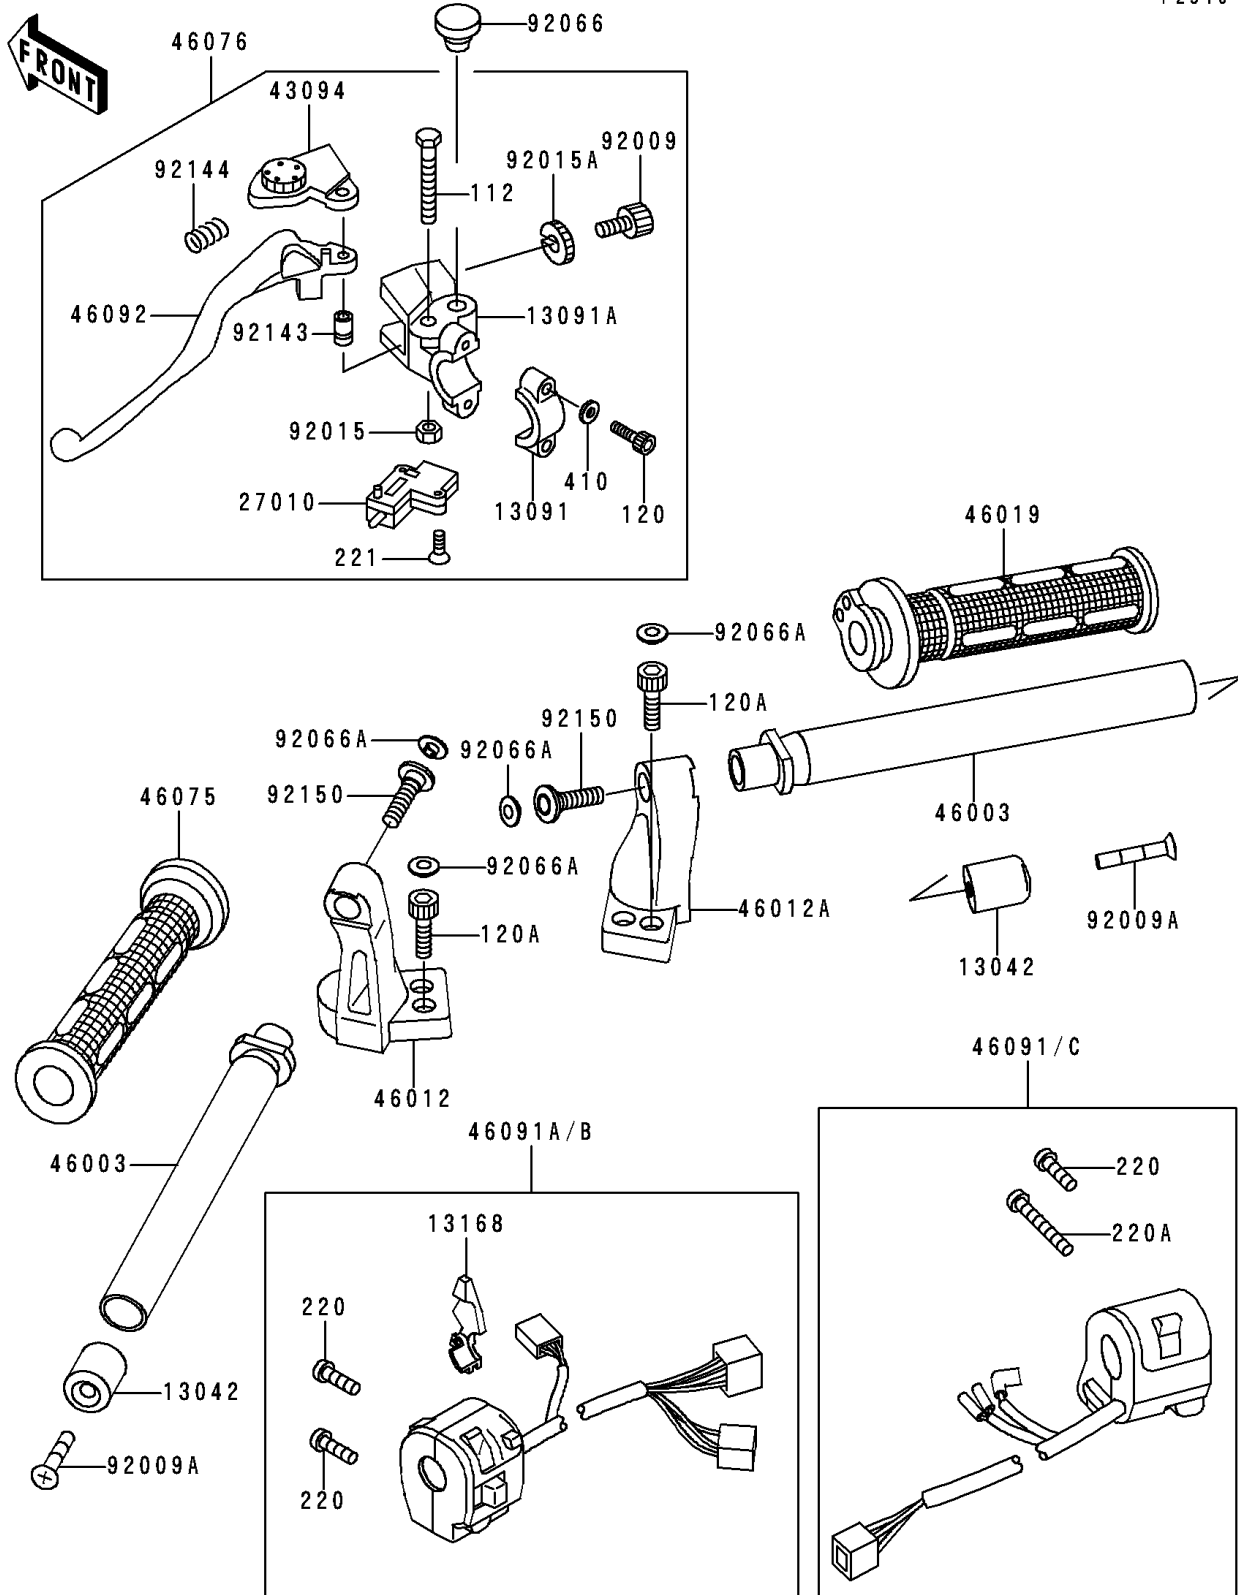

1994 Ninja® 500 PARTS DIAGRAM

Handlebar

F 2310

1994 Ninja® 500 PARTS LIST

Handlebar

ITEM NAME	PART NUMBER	QUANTITY
BOLT-UPSET (Ref # 112)	112C0640	1
BOLT-SOCKET,6X20 (Ref # 120)	120S0620	2
BOLT-SOCKET (Ref # 120A)	120S0816	4
SCREW-PAN-CROS (Ref # 220)	220C0525	3
SCREW-PAN-CROS (Ref # 220A)	220C0540	1
SCREW-CSK-CROS (Ref # 221)	221C0316	2
WASHER-PLAIN-SMALL,6MM,BLACK (Ref # 410)	410F0600	2
WEIGHT,HANDLE (Ref # 13042)	13042-1069	2
HOLDER,CLUTCH LEVER (Ref # 13091)	13091-1624	1
HOLDER,CLUTCH LEVER (Ref # 13091A)	13091-1652	1
LEVER,CHOKE (Ref # 13168)	13168-1516	1
SWITCH,CLUTCH,BLACK (Ref # 27010)	27010-1094	1
ADJUSTER,CLUTCH LEVER (Ref # 43094)	43094-1053	1
HANDLE (Ref # 46003)	46003-1390	2
HOLDER-HANDLE,LH,BLACK (Ref # 46012)	46012-1248-10	1
HOLDER-HANDLE,RH,BLACK (Ref # 46012A)	46012-1249-10	1
GRIP-ASSY,THROTTLE (Ref # 46019)	46019-1077	1
GRIP,LH (Ref # 46075)	46075-1088	1
LEVER-ASSY-GRIP,CLUTCH (Ref # 46076)	46076-1165	1
HOUSING-ASSY-CONTROL,RH (Ref # 46091)	46091-1663	1
HOUSING-ASSY-CONTROL,LH (Ref # 46091A)	46091-1665	1
LEVER-GRIP,CLUTCH (Ref # 46092)	46092-1161	1
SCREW,CABLE ADJUST,8MM,BLACK (Ref # 92009)	92009-1134	1
SCREW,8X45 (Ref # 92009A)	92009-1257	2
NUT,LOCK,6MM,BLACK (Ref # 92015)	92015-1191	1
NUT,CABLE ADJUST LOCK,8MM,BLK (Ref # 92015A)	92015-1197	1
PLUG,9.5X8,POLYETHYLENE (Ref # 92066)	92066-1077	1
PLUG (Ref # 92066A)	92066-1216	6
COLLAR (Ref # 92143)	92143-1379	1

1994 Ninja® 500 PARTS LIST

Handlebar

ITEM NAME	PART NUMBER	QUANTITY
SPRING (Ref # 92144)	92144-1467	1
BOLT,8X30 (Ref # 92150)	92150-1425	2