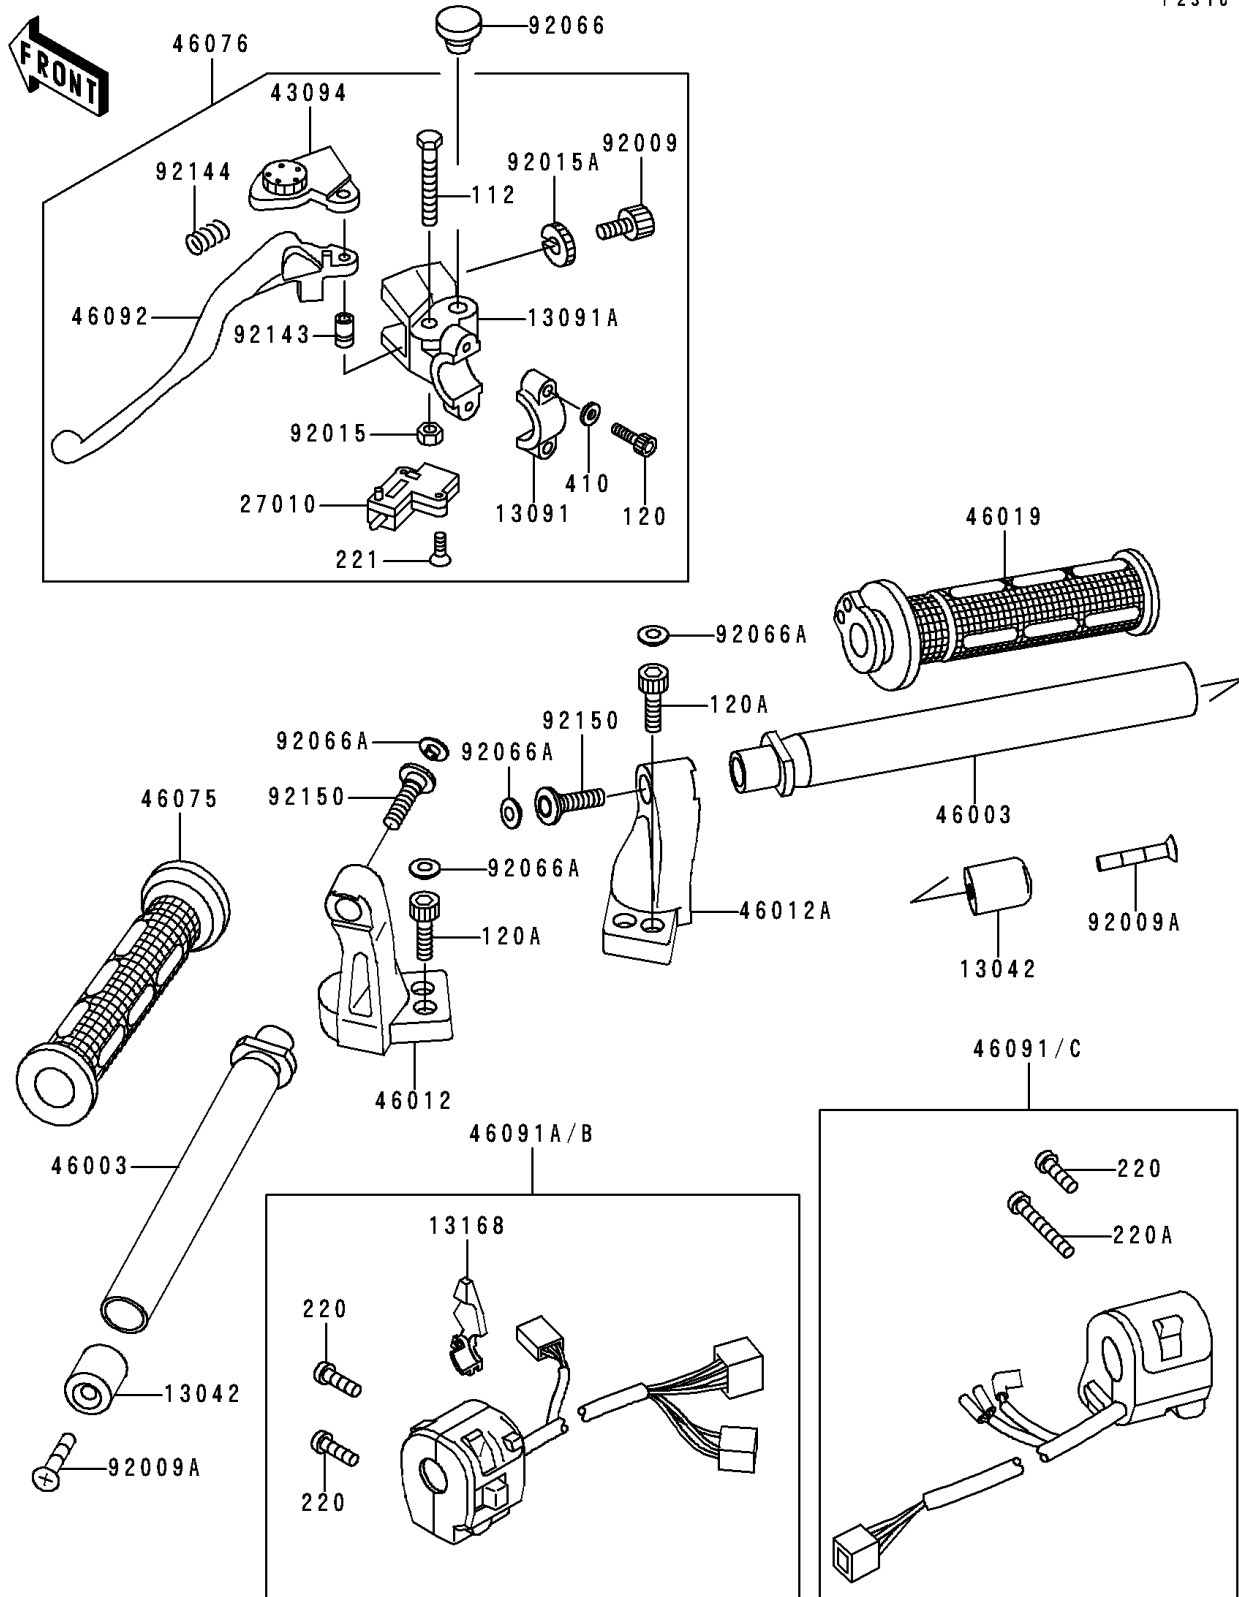

# 1995 Ninja® 500 PARTS DIAGRAM

Handlebar

F 2310

# 1995 Ninja® 500 PARTS LIST

## Handlebar

ITEM NAME	PART NUMBER	QUANTITY
BOLT-UPSET (Ref # 112)	112C0640	1
BOLT-SOCKET,6X20 (Ref # 120)	120S0620	2
BOLT-SOCKET (Ref # 120A)	120S0816	4
SCREW-PAN-CROS (Ref # 220)	220C0525	3
SCREW-PAN-CROS (Ref # 220A)	220C0540	1
SCREW-CSK-CROS (Ref # 221)	221C0316	2
WASHER-PLAIN-SMALL,6MM,BLACK (Ref # 410)	410F0600	2
WEIGHT,HANDLE (Ref # 13042)	13042-1069	2
HOLDER,CLUTCH LEVER (Ref # 13091)	13091-1624	1
HOLDER,CLUTCH LEVER (Ref # 13091A)	13091-1652	1
LEVER,CHOKE (Ref # 13168)	13168-1516	1
SWITCH,CLUTCH,BLACK (Ref # 27010)	27010-1094	1
ADJUSTER,CLUTCH LEVER (Ref # 43094)	43094-1053	1
HANDLE (Ref # 46003)	46003-1390	2
HOLDER-HANDLE,LH,BLACK (Ref # 46012)	46012-1248-10	1
HOLDER-HANDLE,RH,BLACK (Ref # 46012A)	46012-1249-10	1
GRIP-ASSY,THROTTLE (Ref # 46019)	46019-1077	1
GRIP,LH (Ref # 46075)	46075-1088	1
LEVER-ASSY-GRIP,CLUTCH (Ref # 46076)	46076-1165	1
HOUSING-ASSY-CONTROL,RH (Ref # 46091)	46091-1663	1
HOUSING-ASSY-CONTROL,LH (Ref # 46091A)	46091-1665	1
LEVER-GRIP,CLUTCH (Ref # 46092)	46092-1161	1
SCREW,CABLE ADJUST,8MM,BLACK (Ref # 92009)	92009-1134	1
SCREW,8X45 (Ref # 92009A)	92009-1257	2
NUT,LOCK,6MM,BLACK (Ref # 92015)	92015-1191	1
NUT,CABLE ADJUST LOCK,8MM,BLK (Ref # 92015A)	92015-1197	1
PLUG,9.5X8,POLYETHYLENE (Ref # 92066)	92066-1077	1
PLUG (Ref # 92066A)	92066-1216	6
COLLAR (Ref # 92143)	92143-1379	1

## Handlebar

ITEM NAME	PART NUMBER	QUANTITY
SPRING (Ref # 92144)	92144-1467	1
BOLT,8X30 (Ref # 92150)	92150-1425	2