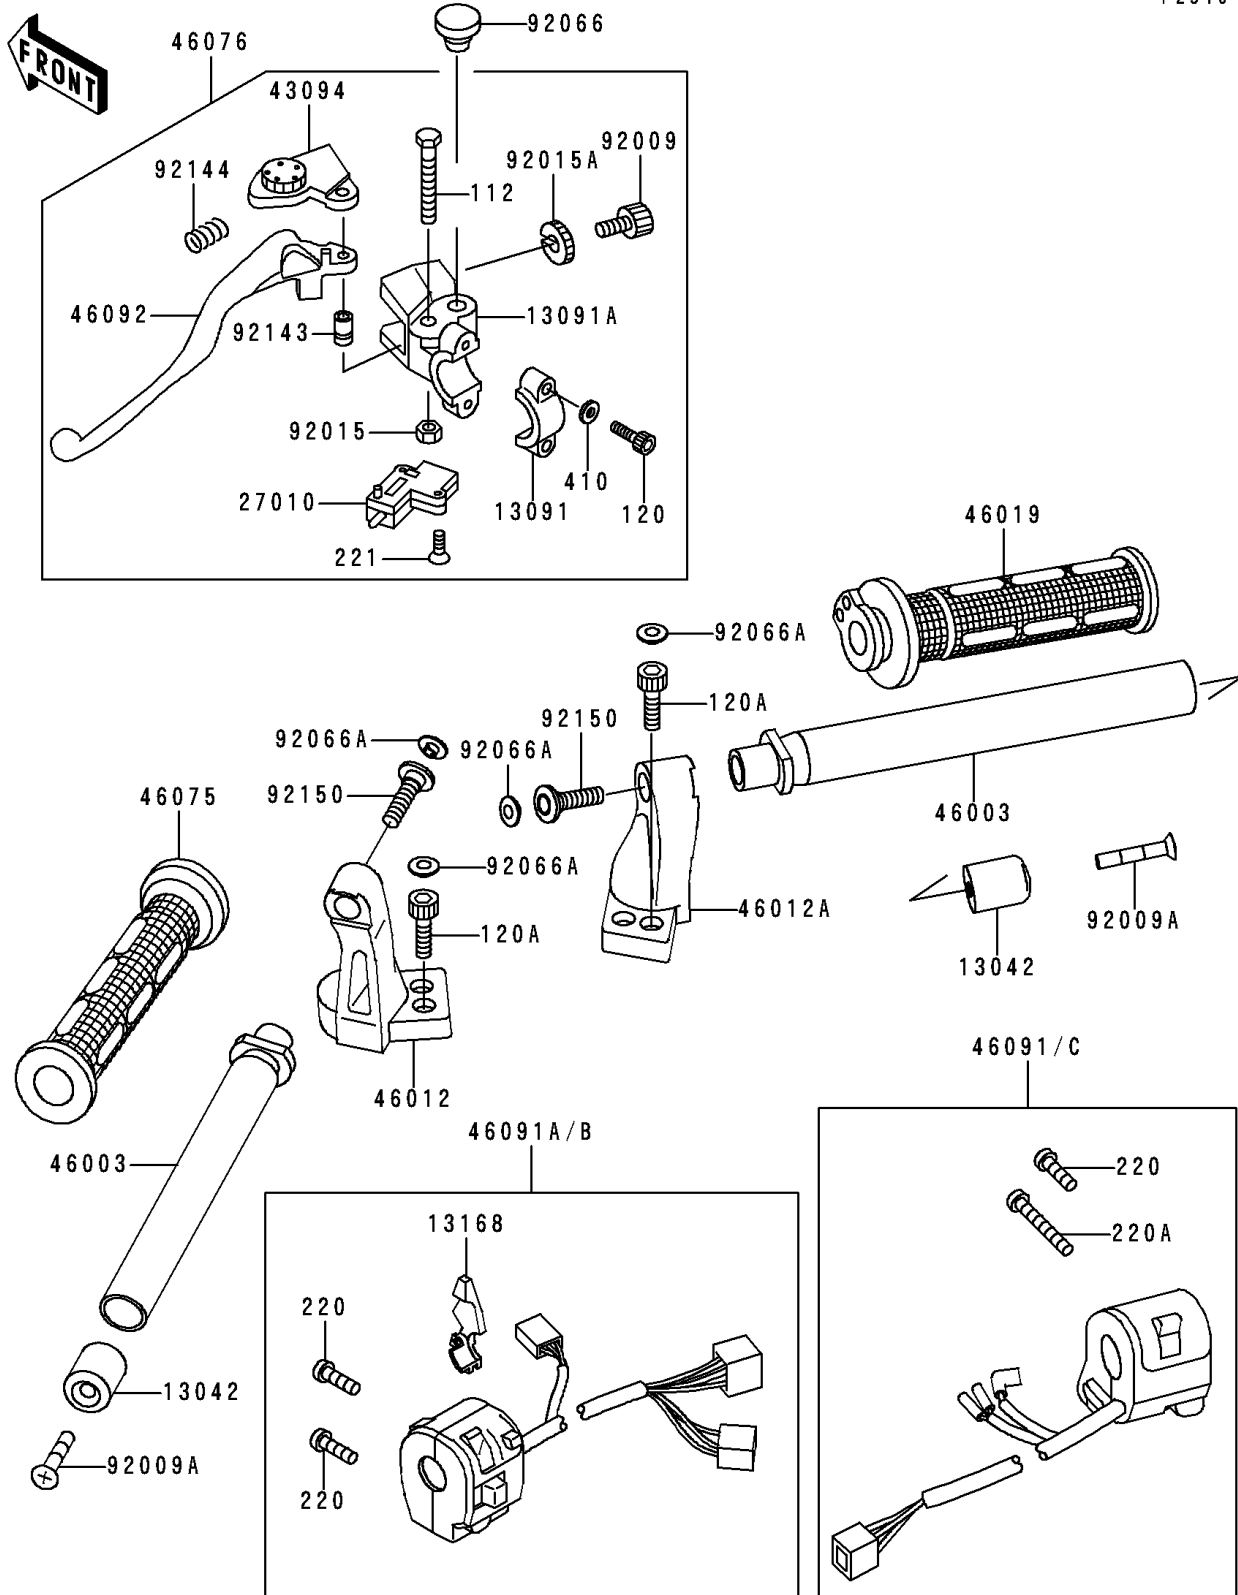

# 1996 Ninja® 500 PARTS DIAGRAM

Handlebar

F 2310

# 1996 Ninja® 500 PARTS LIST

## Handlebar

ITEM NAME	PART NUMBER	QUANTITY
BOLT-UPSET (Ref # 112)	112C0640	1
BOLT-SOCKET,6X20 (Ref # 120)	120S0620	2
BOLT-SOCKET (Ref # 120A)	120S0816	4
SCREW-PAN-CROS (Ref # 220)	220C0525	3
SCREW-PAN-CROS (Ref # 220A)	220C0540	1
SCREW-CSK-CROS (Ref # 221)	221C0316	2
WASHER-PLAIN-SMALL,6MM,BLACK (Ref # 410)	410F0600	2
WEIGHT,HANDLE (Ref # 13042)	13042-1069	2
HOLDER,CLUTCH LEVER (Ref # 13091)	13091-1624	1
HOLDER,CLUTCH LEVER (Ref # 13091A)	13091-1652	1
LEVER,CHOKE (Ref # 13168)	13168-1516	1
SWITCH,CLUTCH,BLACK (Ref # 27010)	27010-1094	1
ADJUSTER,CLUTCH LEVER (Ref # 43094)	43094-1053	1
HANDLE (Ref # 46003)	46003-1390	2
HOLDER-HANDLE,LH,BLACK (Ref # 46012)	46012-1248-10	1
HOLDER-HANDLE,RH,BLACK (Ref # 46012A)	46012-1249-10	1
GRIP-ASSY,THROTTLE (Ref # 46019)	46019-1077	1
GRIP,LH (Ref # 46075)	46075-1088	1
LEVER-ASSY-GRIP,CLUTCH (Ref # 46076)	46076-1165	1
HOUSING-ASSY-CONTROL,RH (Ref # 46091)	46091-1663	1
HOUSING-ASSY-CONTROL,LH (Ref # 46091A)	46091-1665	1
LEVER-GRIP,CLUTCH (Ref # 46092)	46092-1161	1
SCREW,CABLE ADJUST,8MM,BLACK (Ref # 92009)	92009-1134	1
SCREW,8X45 (Ref # 92009A)	92009-1257	2
NUT,LOCK,6MM,BLACK (Ref # 92015)	92015-1191	1
NUT,CABLE ADJUST LOCK,8MM,BLK (Ref # 92015A)	92015-1197	1
PLUG,9.5X8,POLYETHYLENE (Ref # 92066)	92066-1077	1
PLUG (Ref # 92066A)	92066-1216	6
COLLAR (Ref # 92143)	92143-1379	1

## Handlebar

ITEM NAME	PART NUMBER	QUANTITY
SPRING (Ref # 92144)	92144-1467	1
BOLT,8X30 (Ref # 92150)	92150-1425	2