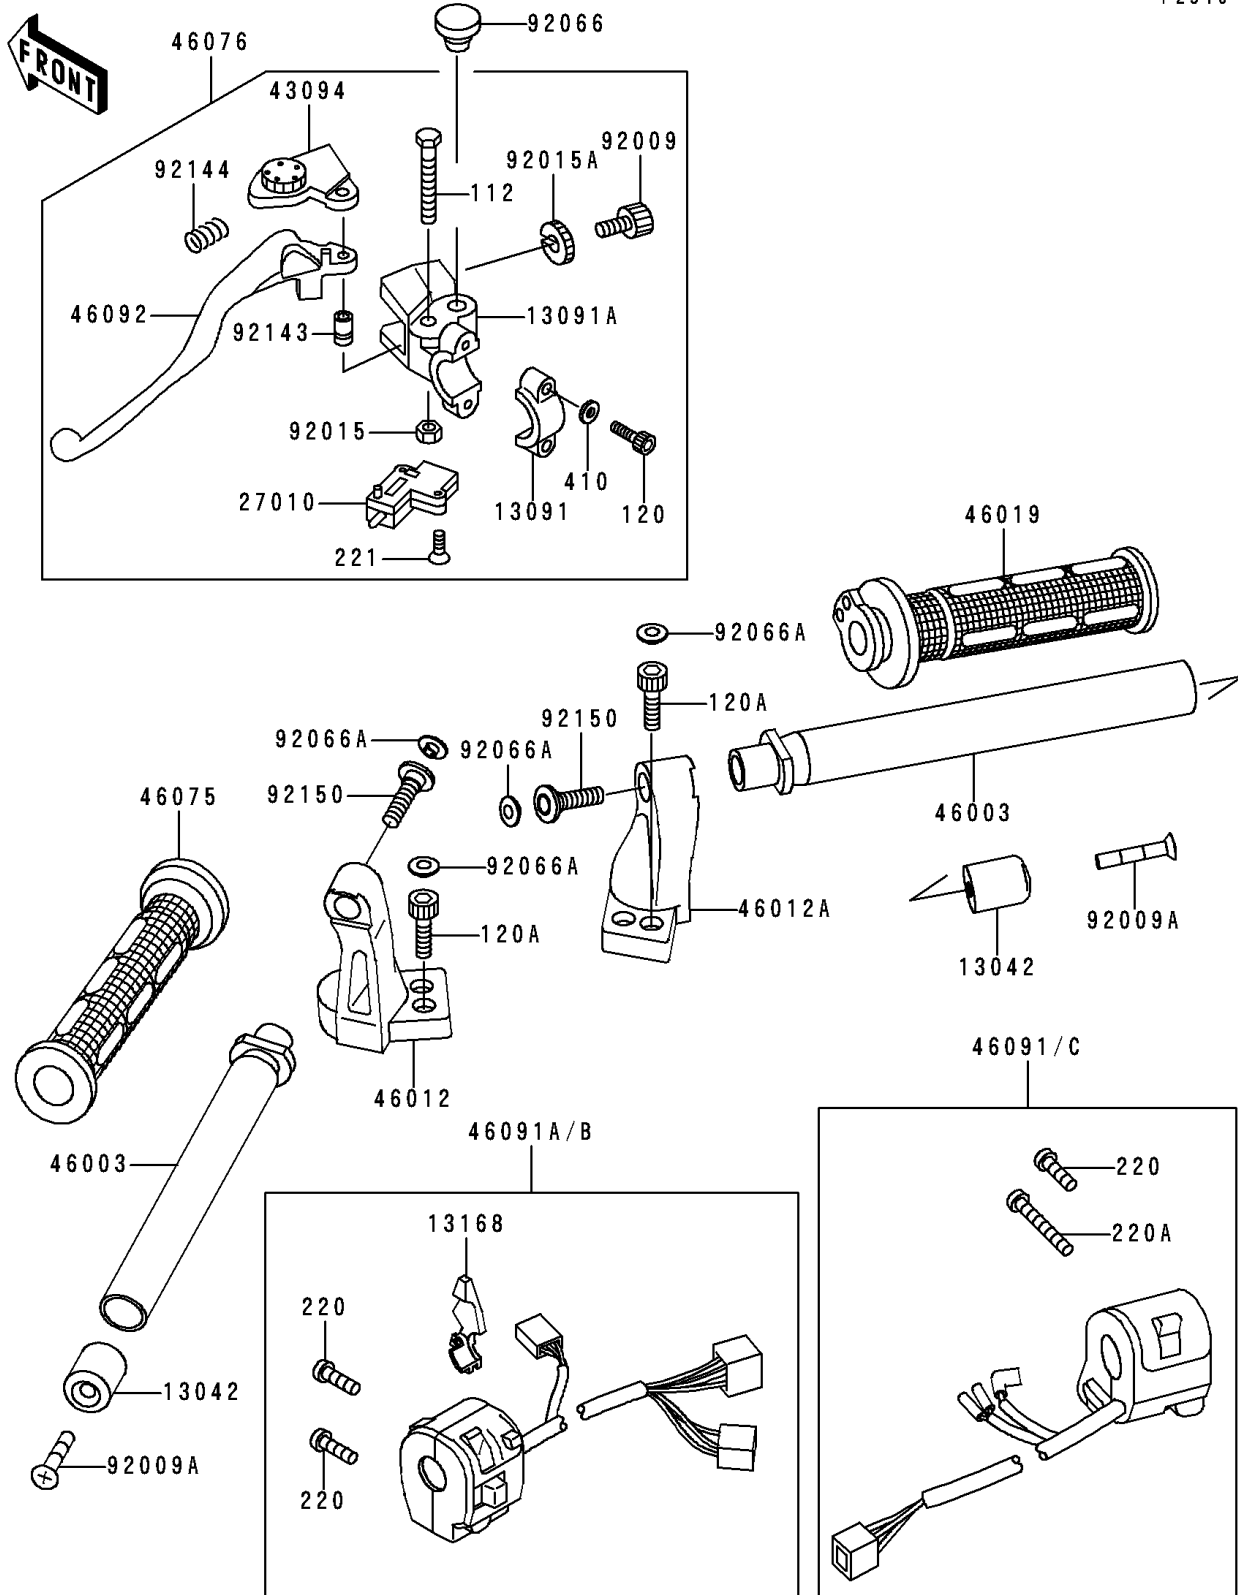

1997 Ninja® 500R PARTS DIAGRAM

Handlebar

F 2310

1997 Ninja® 500R PARTS LIST

Handlebar

ITEM NAME	PART NUMBER	QUANTITY
BOLT-UPSET (Ref # 112)	112C0640	1
BOLT-SOCKET,6X20 (Ref # 120)	120S0620	2
BOLT-SOCKET (Ref # 120A)	120S0816	4
SCREW-PAN-CROS (Ref # 220)	220C0525	3
SCREW-PAN-CROS (Ref # 220A)	220C0540	1
SCREW-CSK-CROS (Ref # 221)	221C0316	2
WASHER-PLAIN-SMALL,6MM,BLACK (Ref # 410)	410F0600	2
WEIGHT,HANDLE (Ref # 13042)	13042-1069	2
HOLDER,CLUTCH LEVER (Ref # 13091)	13091-1624	1
HOLDER,CLUTCH LEVER (Ref # 13091A)	13091-1652	1
LEVER,CHOKE (Ref # 13168)	13168-1516	1
SWITCH,CLUTCH,BLACK (Ref # 27010)	27010-1094	1
ADJUSTER,CLUTCH LEVER (Ref # 43094)	43094-1053	1
HANDLE (Ref # 46003)	46003-1390	2
HOLDER-HANDLE,LH,BLACK (Ref # 46012)	46012-1248-10	1
HOLDER-HANDLE,RH,BLACK (Ref # 46012A)	46012-1249-10	1
GRIP-ASSY,THROTTLE (Ref # 46019)	46019-1077	1
GRIP,LH (Ref # 46075)	46075-1088	1
LEVER-ASSY-GRIP,CLUTCH (Ref # 46076)	46076-1165	1
HOUSING-ASSY-CONTROL,RH (Ref # 46091)	46091-1663	1
HOUSING-ASSY-CONTROL,LH (Ref # 46091A)	46091-1665	1
LEVER-GRIP,CLUTCH (Ref # 46092)	46092-1161	1
SCREW,CABLE ADJUST,8MM,BLACK (Ref # 92009)	92009-1134	1
SCREW,8X45 (Ref # 92009A)	92009-1257	2
NUT,LOCK,6MM,BLACK (Ref # 92015)	92015-1191	1
NUT,CABLE ADJUST LOCK,8MM,BLK (Ref # 92015A)	92015-1197	1
PLUG,9.5X8,POLYETHYLENE (Ref # 92066)	92066-1077	1
PLUG (Ref # 92066A)	92066-1216	6
COLLAR (Ref # 92143)	92143-1379	1

1997 Ninja® 500R PARTS LIST

Handlebar

ITEM NAME	PART NUMBER	QUANTITY
SPRING (Ref # 92144)	92144-1467	1
BOLT,8X30 (Ref # 92150)	92150-1425	2