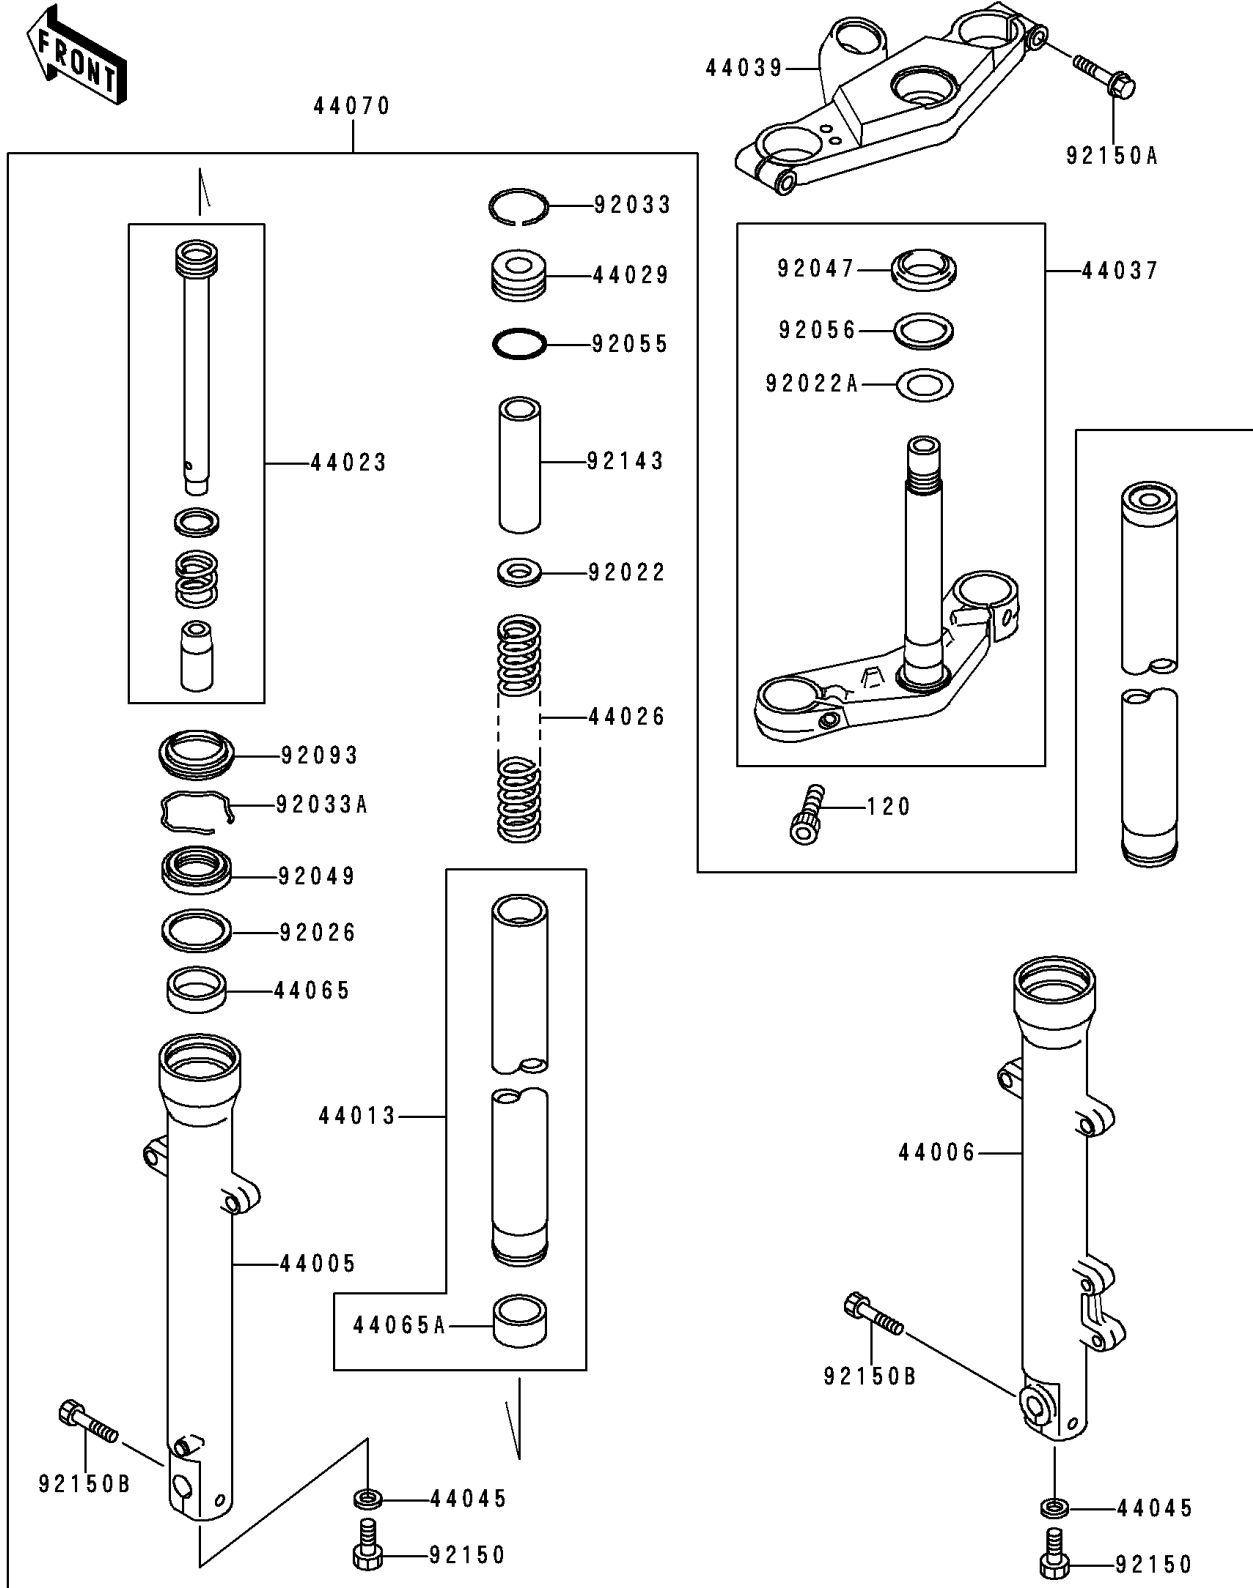

# 1994 Ninja® 500 PARTS DIAGRAM

Front Fork

F2340

# 1994 Ninja® 500 PARTS LIST

## Front Fork

ITEM NAME	PART NUMBER	QUANTITY
BOLT-SOCKET,10X25 (Ref # 120)	120S1025	2
PIPE-LEFT FORK OUTER (Ref # 44005)	44005-1330	1
PIPE-RIGHT FORK OUTER (Ref # 44006)	44006-1330	1
PIPE-FORK INNER (Ref # 44013)	44013-1394	2
CYLINDER-COMP-FORK (Ref # 44023)	44023-1092	2
SPRING-FRONT FORK (Ref # 44026)	44026-1555	2
SEAT-FORK SPRING (Ref # 44029)	44029-1127	2
HOLDER-FORK UNDER (Ref # 44037)	44037-1319	1
HOLDER-FORK UPPER,BLACK (Ref # 44039)	44039-1246-10	1
GASKET,FORK CYLINDER BOLT (Ref # 44045)	44045-051	2
BUSHING-FRONT FORK (Ref # 44065)	44065-1109	2
BUSHING-FRONT FORK,INNER PIPE (Ref # 44065A)	44065-1110	2
DAMPER-ASSY,FORK (Ref # 44070)	44070-5174	1
WASHER (Ref # 92022)	92022-1879	2
WASHER,30.5X50X0.6 (Ref # 92022A)	92022-231	1
SPACER,FORK (Ref # 92026)	92026-1443	2
RING-SNAP (Ref # 92033)	92033-1236	2
RING-SNAP (Ref # 92033A)	92033-1286	2
RACE,STEERING STEM BEARING (Ref # 92047)	92047-012	1
SEAL-OIL,FORK OUTER (Ref # 92049)	92049-1421	2
RING-O,FORK SPRING SEAT (Ref # 92055)	92055-1384	2
SEAL-OIL,STEERING STEM (Ref # 92056)	92056-003	1
SEAL,FORK OUTER (Ref # 92093)	92093-1367	2
COLLAR,FORK,L=100 (Ref # 92143)	92143-1682	2
BOLT,SOCKET,8X18 (Ref # 92150)	92150-1432	2
BOLT (Ref # 92150A)	92150-1610	2
BOLT,SOCKET,8MM (Ref # 92150B)	92150-1613	2