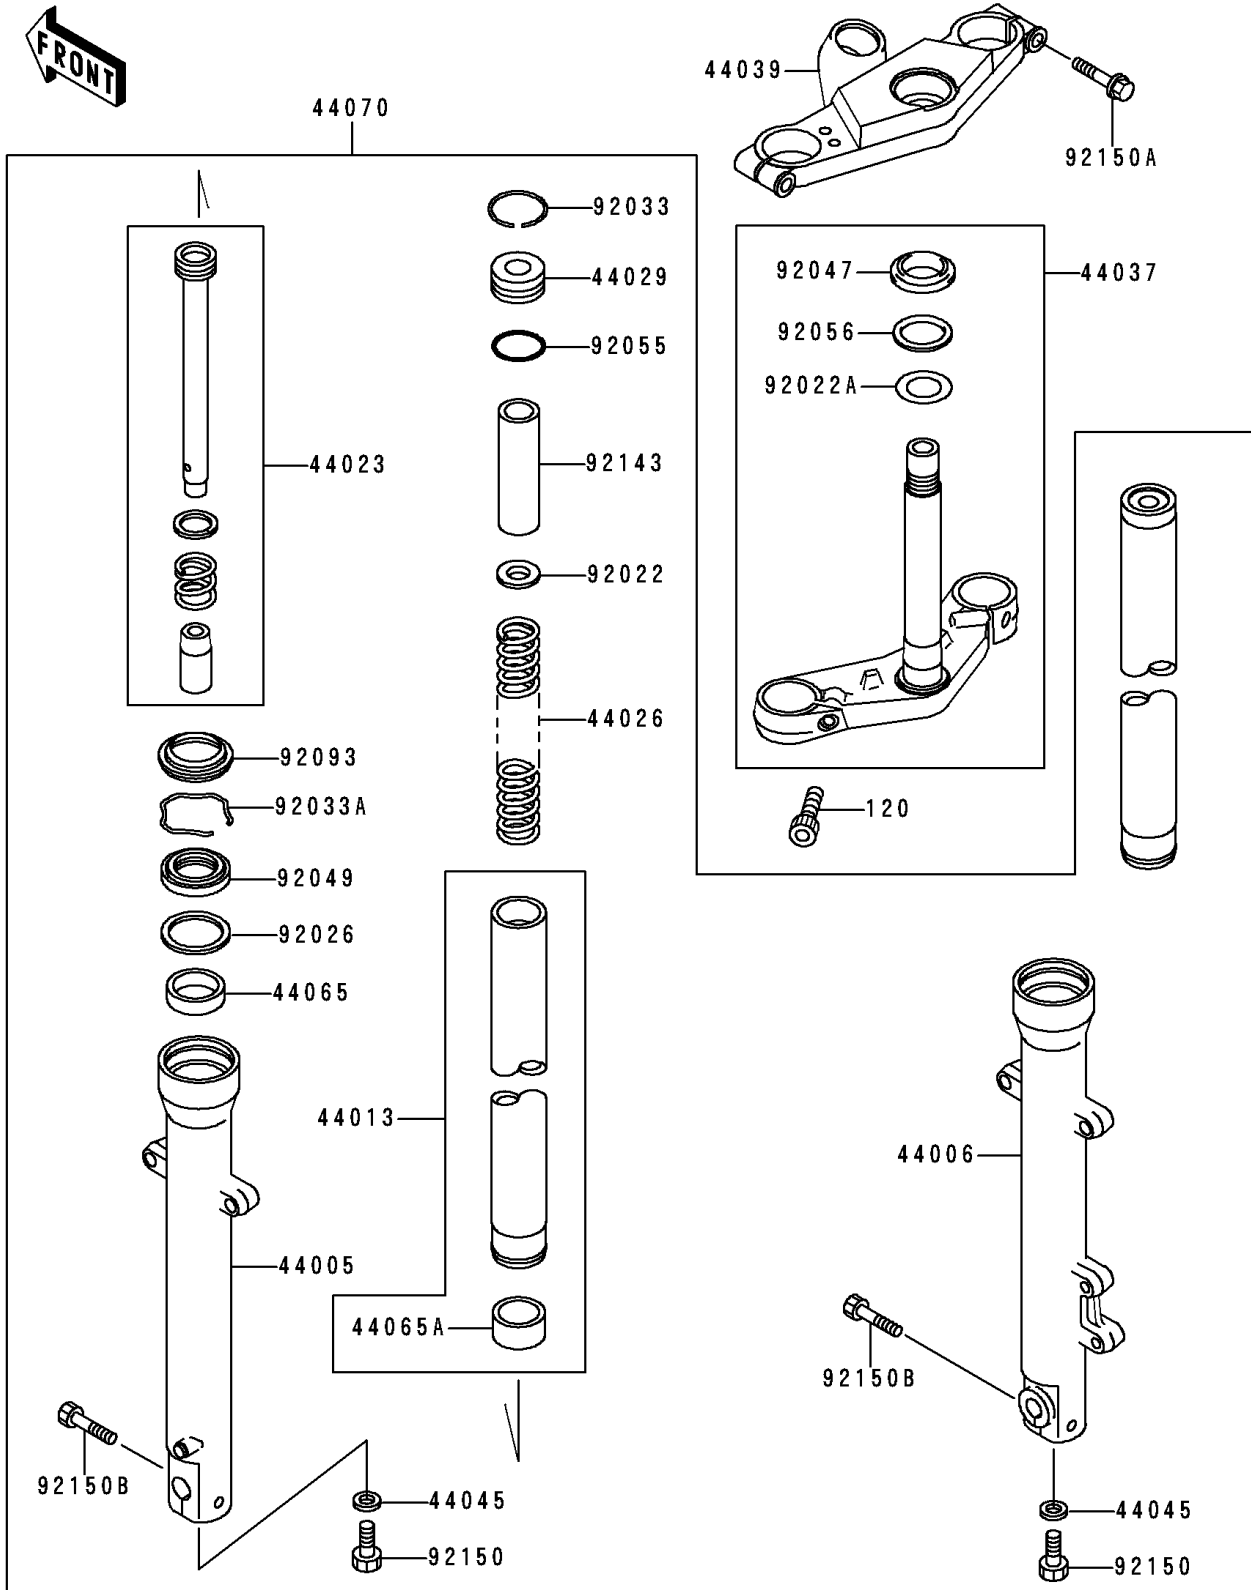

1995 Ninja® 500 PARTS DIAGRAM

Front Fork

F2340

1995 Ninja® 500 PARTS LIST

Front Fork

ITEM NAME	PART NUMBER	QUANTITY
BOLT-SOCKET,10X25 (Ref # 120)	120S1025	2
PIPE-LEFT FORK OUTER (Ref # 44005)	44005-1330	1
PIPE-RIGHT FORK OUTER (Ref # 44006)	44006-1330	1
PIPE-FORK INNER (Ref # 44013)	44013-1394	2
CYLINDER-COMP-FORK (Ref # 44023)	44023-1092	2
SPRING-FRONT FORK (Ref # 44026)	44026-1555	2
SEAT-FORK SPRING (Ref # 44029)	44029-1127	2
HOLDER-FORK UNDER (Ref # 44037)	44037-1319	1
HOLDER-FORK UPPER,BLACK (Ref # 44039)	44039-1246-10	1
GASKET,FORK CYLINDER BOLT (Ref # 44045)	44045-051	2
BUSHING-FRONT FORK (Ref # 44065)	44065-1109	2
BUSHING-FRONT FORK,INNER PIPE (Ref # 44065A)	44065-1110	2
DAMPER-ASSY,FORK (Ref # 44070)	44070-5174	1
WASHER (Ref # 92022)	92022-1879	2
WASHER,30.5X50X0.6 (Ref # 92022A)	92022-231	1
SPACER,FORK (Ref # 92026)	92026-1443	2
RING-SNAP (Ref # 92033)	92033-1236	2
RING-SNAP (Ref # 92033A)	92033-1286	2
RACE,STEERING STEM BEARING (Ref # 92047)	92047-012	1
SEAL-OIL,FORK OUTER (Ref # 92049)	92049-1421	2
RING-O,FORK SPRING SEAT (Ref # 92055)	92055-1384	2
SEAL-OIL,STEERING STEM (Ref # 92056)	92056-003	1
SEAL,FORK OUTER (Ref # 92093)	92093-1367	2
COLLAR,FORK,L=100 (Ref # 92143)	92143-1682	2
BOLT,SOCKET,8X18 (Ref # 92150)	92150-1432	2
BOLT (Ref # 92150A)	92150-1610	2
BOLT,SOCKET,8MM (Ref # 92150B)	92150-1613	2