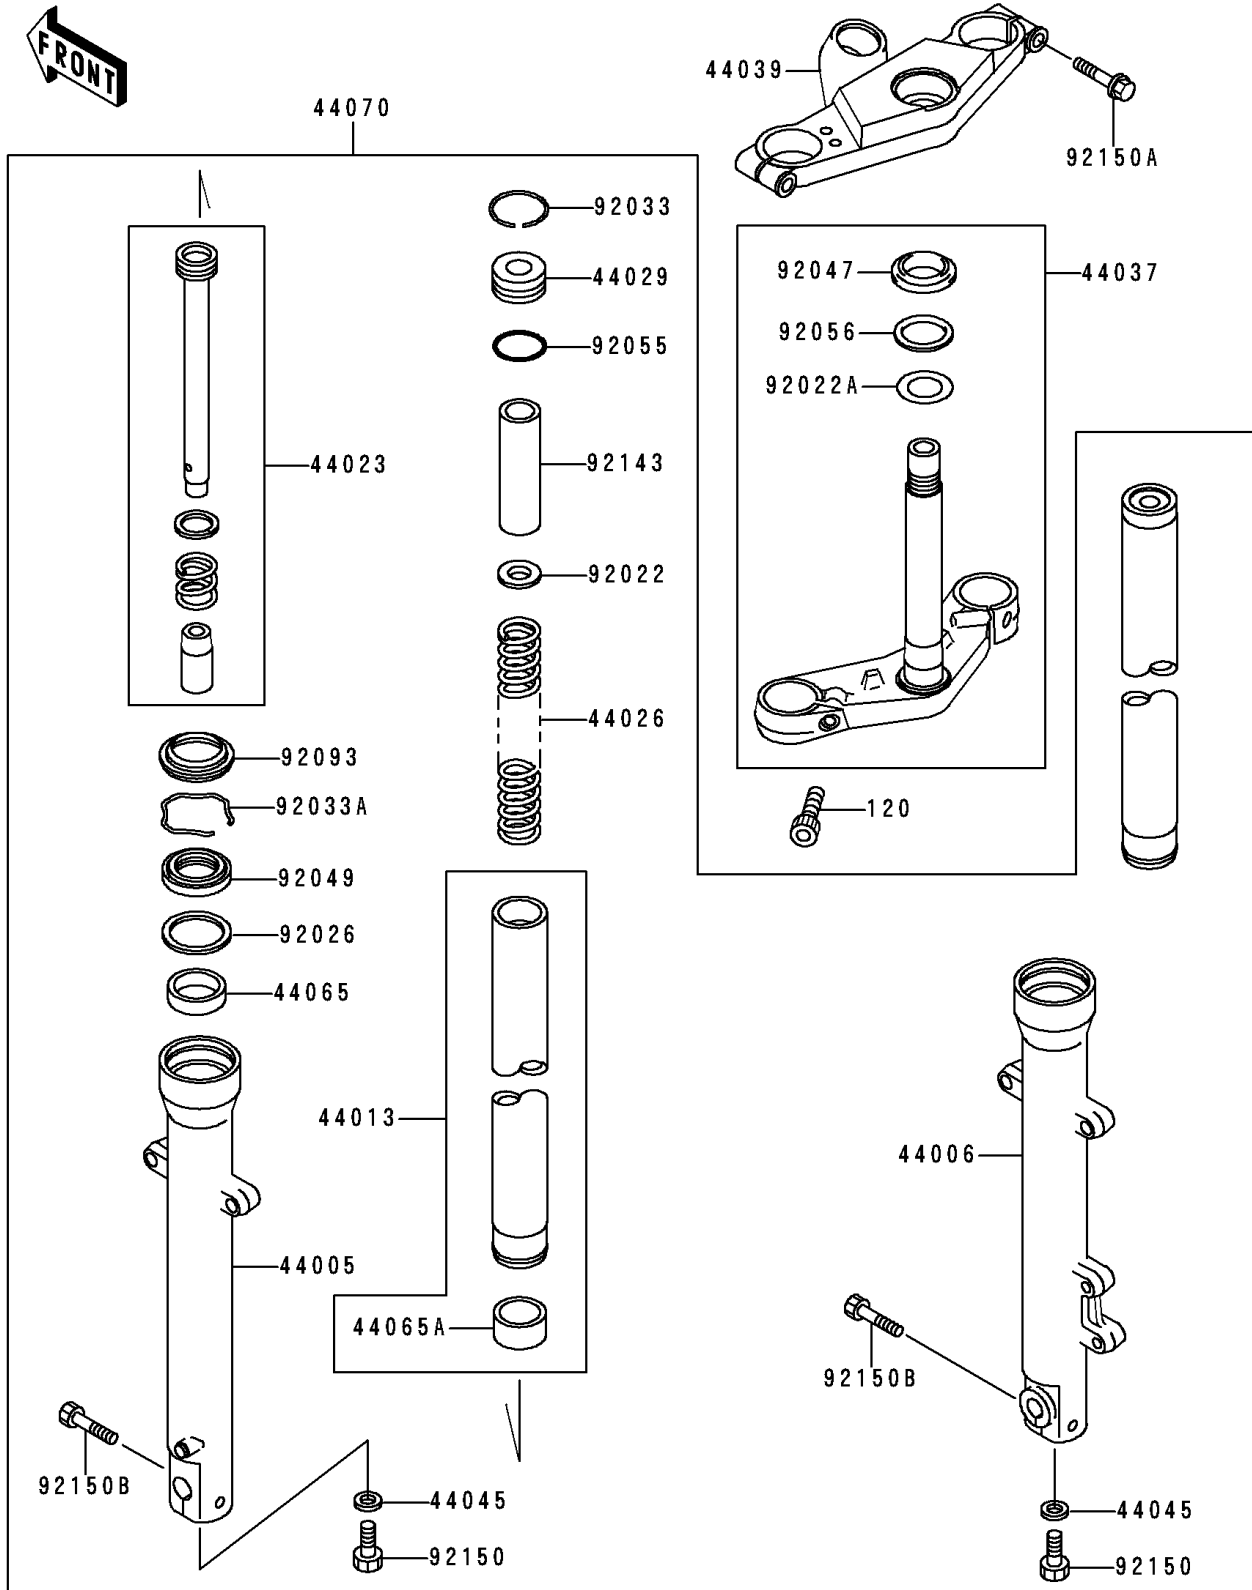

1996 Ninja® 500 PARTS DIAGRAM

Front Fork

F2340

1996 Ninja® 500 PARTS LIST

Front Fork

ITEM NAME	PART NUMBER	QUANTITY
BOLT-SOCKET,10X25 (Ref # 120)	120S1025	2
PIPE-LEFT FORK OUTER (Ref # 44005)	44005-1330	1
PIPE-RIGHT FORK OUTER (Ref # 44006)	44006-1330	1
PIPE-FORK INNER (Ref # 44013)	44013-1394	2
CYLINDER-COMP-FORK (Ref # 44023)	44023-1092	2
SPRING-FRONT FORK (Ref # 44026)	44026-1555	2
SEAT-FORK SPRING (Ref # 44029)	44029-1127	2
HOLDER-FORK UNDER (Ref # 44037)	44037-1319	1
HOLDER-FORK UPPER,BLACK (Ref # 44039)	44039-1246-10	1
GASKET,FORK CYLINDER BOLT (Ref # 44045)	44045-051	2
BUSHING-FRONT FORK (Ref # 44065)	44065-1109	2
BUSHING-FRONT FORK,INNER PIPE (Ref # 44065A)	44065-1110	2
DAMPER-ASSY,FORK (Ref # 44070)	44070-5174	1
WASHER (Ref # 92022)	92022-1879	2
WASHER,30.5X50X0.6 (Ref # 92022A)	92022-231	1
SPACER,FORK (Ref # 92026)	92026-1443	2
RING-SNAP (Ref # 92033)	92033-1236	2
RING-SNAP (Ref # 92033A)	92033-1286	2
RACE,STEERING STEM BEARING (Ref # 92047)	92047-012	1
SEAL-OIL,FORK OUTER (Ref # 92049)	92049-1421	2
RING-O,FORK SPRING SEAT (Ref # 92055)	92055-1384	2
SEAL-OIL,STEERING STEM (Ref # 92056)	92056-003	1
SEAL,FORK OUTER (Ref # 92093)	92093-1367	2
COLLAR,FORK,L=100 (Ref # 92143)	92143-1682	2
BOLT,SOCKET,8X18 (Ref # 92150)	92150-1432	2
BOLT (Ref # 92150A)	92150-1610	2
BOLT,SOCKET,8MM (Ref # 92150B)	92150-1613	2