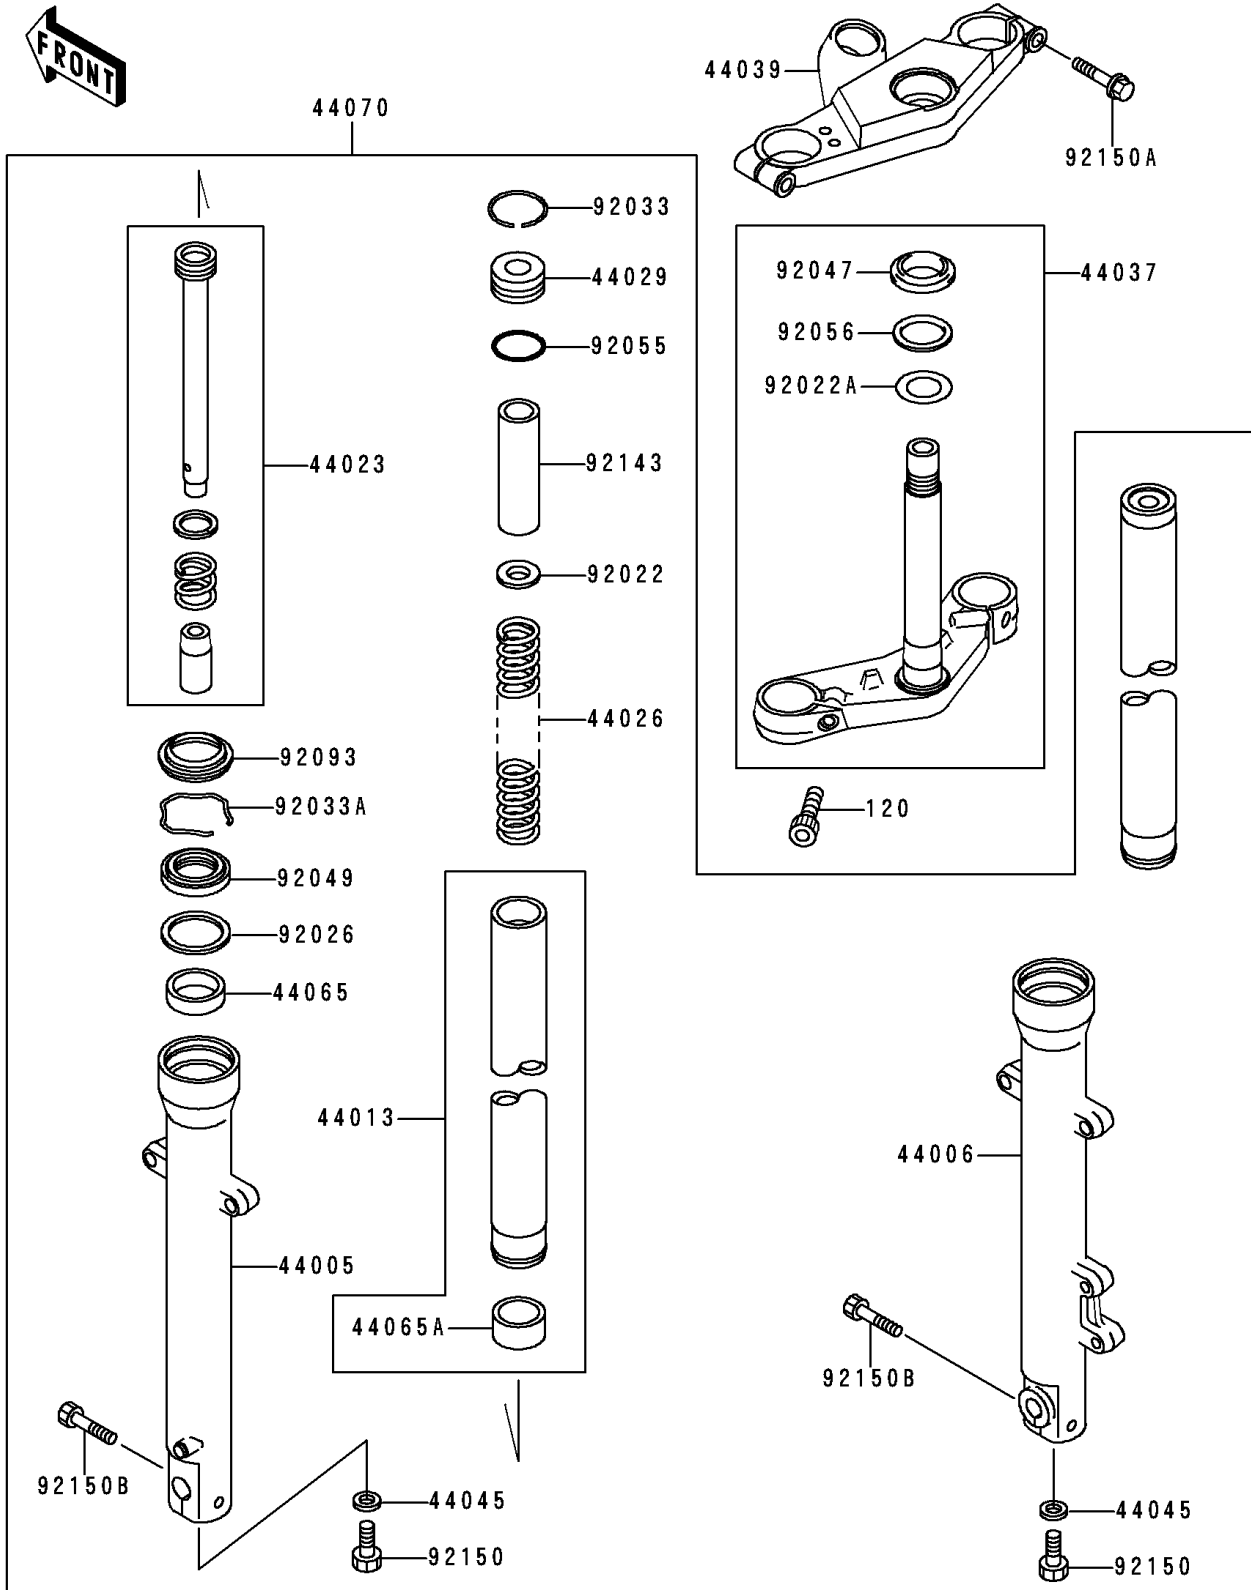

1997 Ninja® 500R PARTS DIAGRAM

Front Fork

F2340

1997 Ninja® 500R PARTS LIST

Front Fork

ITEM NAME	PART NUMBER	QUANTITY
BOLT-SOCKET,10X25 (Ref # 120)	120S1025	2
PIPE-LEFT FORK OUTER (Ref # 44005)	44005-1330	1
PIPE-RIGHT FORK OUTER (Ref # 44006)	44006-1330	1
PIPE-FORK INNER (Ref # 44013)	44013-1394	2
CYLINDER-COMP-FORK (Ref # 44023)	44023-1092	2
SPRING-FRONT FORK (Ref # 44026)	44026-1555	2
SEAT-FORK SPRING (Ref # 44029)	44029-1127	2
HOLDER-FORK UNDER (Ref # 44037)	44037-1319	1
HOLDER-FORK UPPER,BLACK (Ref # 44039)	44039-1246-10	1
GASKET,FORK CYLINDER BOLT (Ref # 44045)	44045-051	2
BUSHING-FRONT FORK (Ref # 44065)	44065-1109	2
BUSHING-FRONT FORK,INNER PIPE (Ref # 44065A)	44065-1110	2
DAMPER-ASSY,FORK (Ref # 44070)	44070-5174	1
WASHER (Ref # 92022)	92022-1879	2
WASHER,30.5X50X0.6 (Ref # 92022A)	92022-231	1
SPACER,FORK (Ref # 92026)	92026-1443	2
RING-SNAP (Ref # 92033)	92033-1236	2
RING-SNAP (Ref # 92033A)	92033-1286	2
RACE,STEERING STEM BEARING (Ref # 92047)	92047-012	1
SEAL-OIL,FORK OUTER (Ref # 92049)	92049-1421	2
RING-O,FORK SPRING SEAT (Ref # 92055)	92055-1384	2
SEAL-OIL,STEERING STEM (Ref # 92056)	92056-003	1
SEAL,FORK OUTER (Ref # 92093)	92093-1367	2
COLLAR,FORK,L=100 (Ref # 92143)	92143-1682	2
BOLT,SOCKET,8X18 (Ref # 92150)	92150-1432	2
BOLT (Ref # 92150A)	92150-1610	2
BOLT,SOCKET,8MM (Ref # 92150B)	92150-1613	2