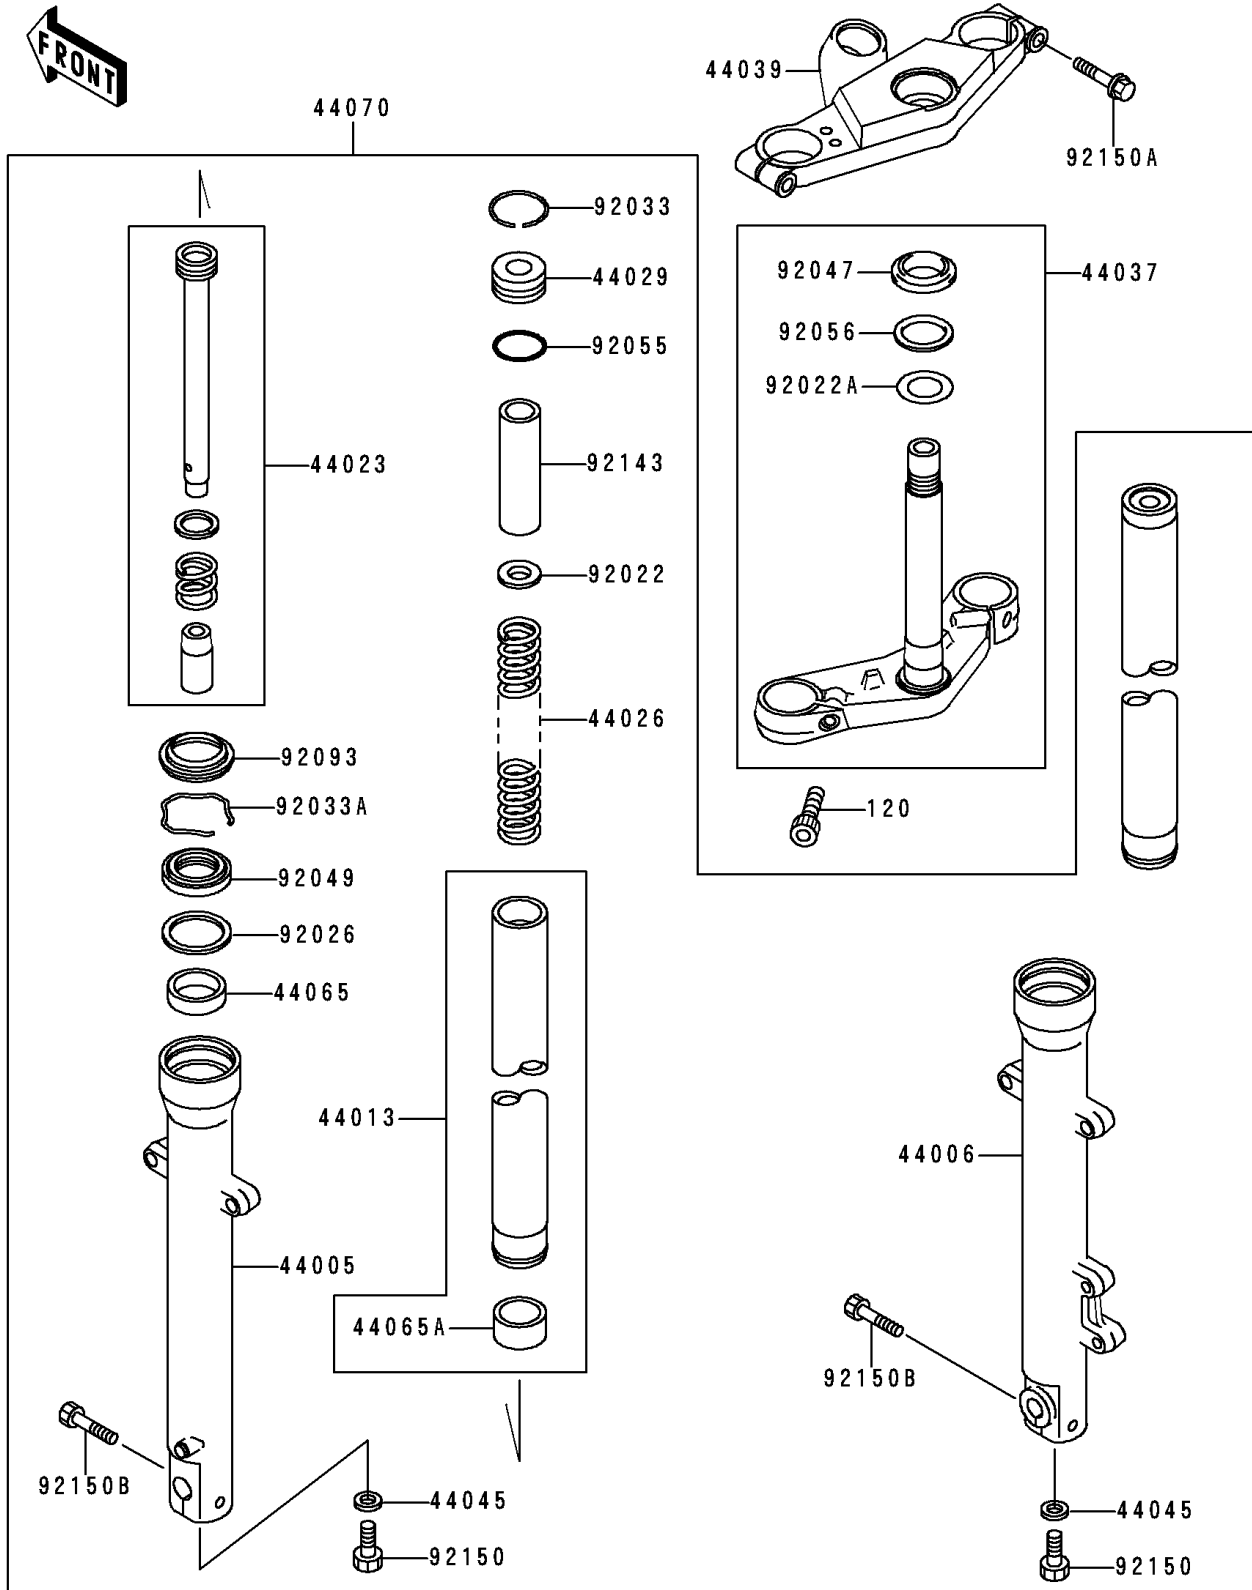

1998 Ninja® 500R PARTS DIAGRAM

Front Fork

F2340

1998 Ninja® 500R PARTS LIST

Front Fork

ITEM NAME	PART NUMBER	QUANTITY
BOLT-SOCKET,10X25 (Ref # 120)	120S1025	2
PIPE-LEFT FORK OUTER (Ref # 44005)	44005-1330	1
PIPE-RIGHT FORK OUTER (Ref # 44006)	44006-1330	1
PIPE-FORK INNER (Ref # 44013)	44013-1394	2
CYLINDER-COMP-FORK (Ref # 44023)	44023-1092	2
SPRING-FRONT FORK (Ref # 44026)	44026-1555	2
SEAT-FORK SPRING (Ref # 44029)	44029-1127	2
HOLDER-FORK UNDER (Ref # 44037)	44037-1319	1
HOLDER-FORK UPPER,BLACK (Ref # 44039)	44039-1246-10	1
GASKET,FORK CYLINDER BOLT (Ref # 44045)	44045-051	2
BUSHING-FRONT FORK (Ref # 44065)	44065-1109	2
BUSHING-FRONT FORK,INNER PIPE (Ref # 44065A)	44065-1110	2
DAMPER-ASSY,FORK (Ref # 44070)	44070-5174	1
WASHER (Ref # 92022)	92022-1879	2
WASHER,30.5X50X0.6 (Ref # 92022A)	92022-231	1
SPACER,FORK (Ref # 92026)	92026-1443	2
RING-SNAP (Ref # 92033)	92033-1236	2
RING-SNAP (Ref # 92033A)	92033-1286	2
RACE,STEERING STEM BEARING (Ref # 92047)	92047-012	1
SEAL-OIL,FORK OUTER (Ref # 92049)	92049-1421	2
RING-O,FORK SPRING SEAT (Ref # 92055)	92055-1384	2
SEAL-OIL,STEERING STEM (Ref # 92056)	92056-003	1
SEAL,FORK OUTER (Ref # 92093)	92093-1367	2
COLLAR,FORK,L=100 (Ref # 92143)	92143-1682	2
BOLT,SOCKET,8X18 (Ref # 92150)	92150-1432	2
BOLT (Ref # 92150A)	92150-1610	2
BOLT,SOCKET,8MM (Ref # 92150B)	92150-1613	2