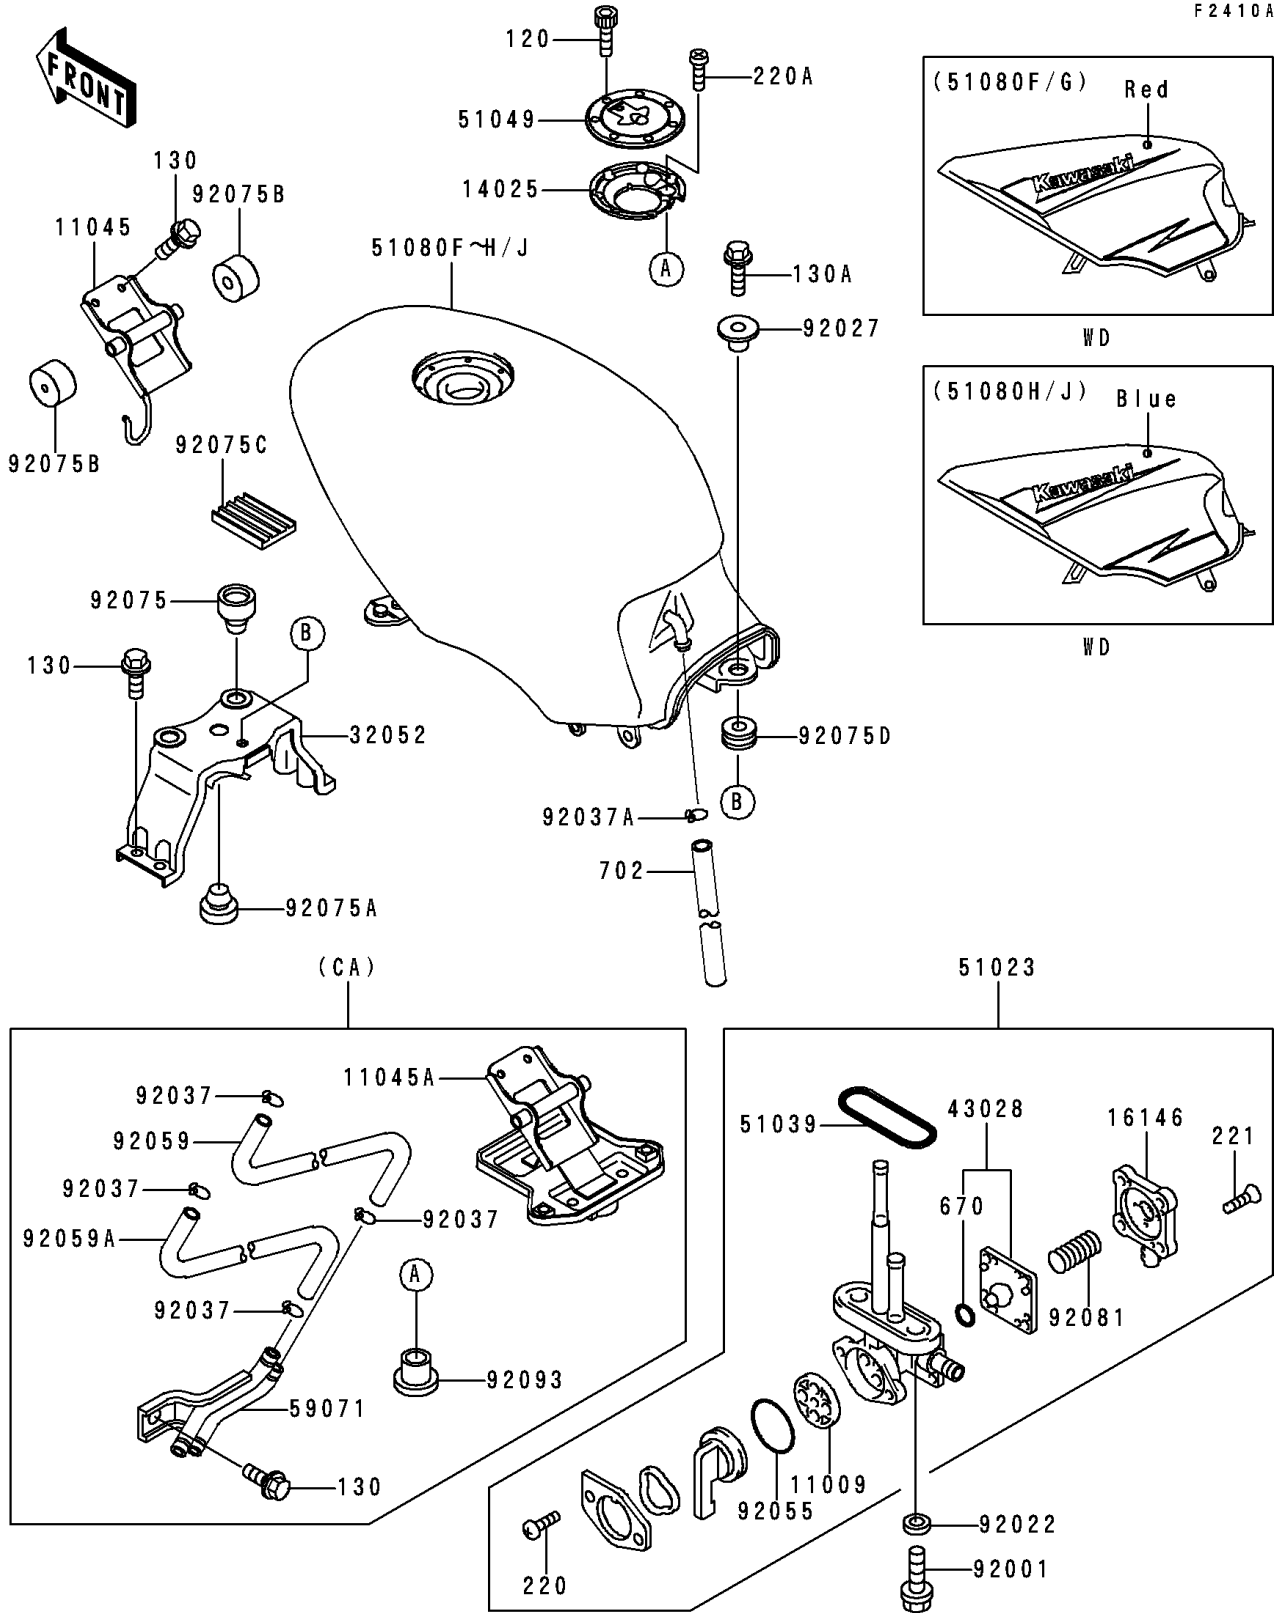

1995 Ninja® 500 PARTS DIAGRAM

Fuel Tank(EX500-D2)

F2410A

1995 Ninja® 500 PARTS LIST

Fuel Tank(EX500-D2)

ITEM NAME	PART NUMBER	QUANTITY
GASKET,TAP VALVE (Ref # 11009)	11009-1188	1
COVER,TANK CAP (Ref # 14025)	14025-1913	1
COVER-ASSY,TAP DIAPHRAGM (Ref # 16146)	16146-1010	1
BRACKET-TANK,FUEL,RR (Ref # 32052)	32052-1394	1
DIAPHRAGM (Ref # 43028)	43028-1033	1
TAP-ASSY,FUEL (Ref # 51023)	51023-1142	1
RING,TAP FLANGED (Ref # 51039)	51039-003	1
CAP-TANK,FUEL (Ref # 51049)	51049-1091	1
BOLT-SOCKET (Ref # 120)	120S0512	7
BOLT-FLANGED,8X30 (Ref # 130A)	130G0830	1
SCREW-PAN-CROS (Ref # 220)	220B0308	2
SCREW-PAN-CROS (Ref # 220A)	220C0508	1
SCREW-CSK-CROS,4X14 (Ref # 221)	221B0414	4
O RING,4MM (Ref # 670)	670B1504	1
TUBE-RUBBER,7X10X380 (Ref # 702)	702A07380	1
BOLT,6X20 (Ref # 92001)	92001-1091	2
WASHER,6.2X11X1.5 (Ref # 92022)	92022-183	2
COLLAR,L=19.3 (Ref # 92027)	92027-1780	1
CLAMP (Ref # 92037A)	92037-1712	1
RING-O,TAP LEVER (Ref # 92055)	92055-1085	1
DAMPER (Ref # 92075)	92075-015	2
DAMPER (Ref # 92075A)	92075-1045	1
DAMPER,FUEL TANK,FR (Ref # 92075B)	92075-1115	2
DAMPER (Ref # 92075C)	92075-1489	2
DAMPER (Ref # 92075D)	92075-1736	1
SPRING,TAP DIAPHRAGM (Ref # 92081)	92081-1240	1
BRACKET,FUEL TANK,FR (Ref # 11045)	11045-1362	1
BRACKET,FUEL TANK,FR (Ref # 11045A)	11045-1389	1
TANK-COMP-FUEL,C.P.RED (Ref # 51080F)	51080-5140-A5	1

1995 Ninja® 500 PARTS LIST

Fuel Tank(EX500-D2)

ITEM NAME	PART NUMBER	QUANTITY
TANK-COMP-FUEL,C.P.RED (Ref # 51080G)	51080-5141-A5	1
TANK-COMP-FUEL,M.N.BLUE (Ref # 51080H)	51080-5142-C6	1
TANK-COMP-FUEL,M.N.BLUE (Ref # 51080J)	51080-5144-C6	1
BOLT-FLANGED,6X12 (Ref # 130)	130B0612	6
BOLT-FLANGED,6X12 (Ref # 130)	130B0612	7
JOINT,EVAPO (Ref # 59071)	59071-1122	1
CLAMP,TUBE (Ref # 92037)	92037-010	4
TUBE,EVAPO (Ref # 92059)	92059-1767	1
TUBE,EVAPO (Ref # 92059A)	92059-1768	1
SEAL,FUEL TANK CAP (Ref # 92093)	92093-1030	1