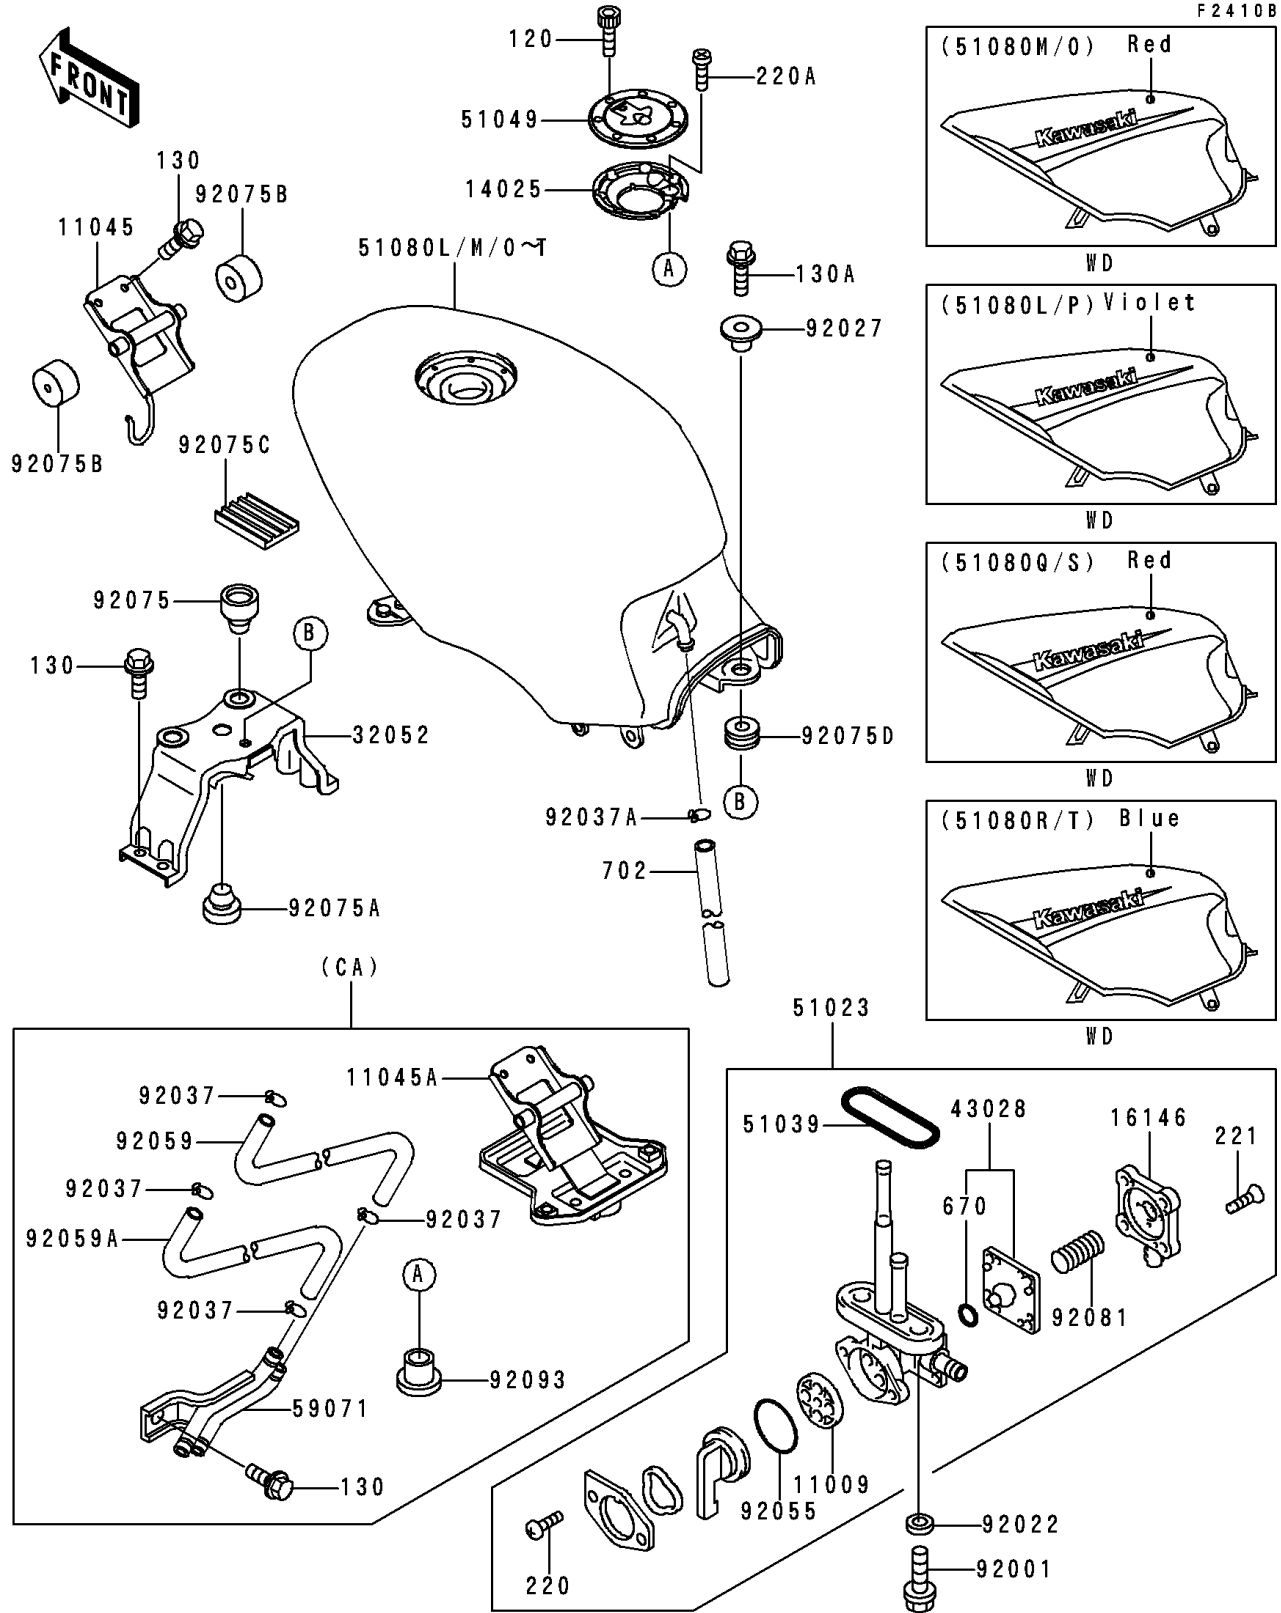

1996 Ninja® 500 PARTS DIAGRAM

Fuel Tank(EX500-D3/D4)

1996 Ninja® 500 PARTS LIST

Fuel Tank(EX500-D3/D4)

ITEM NAME	PART NUMBER	QUANTITY
GASKET,TAP VALVE (Ref # 11009)	11009-1188	1
COVER,TANK CAP (Ref # 14025)	14025-1913	1
COVER-ASSY,TAP DIAPHRAGM (Ref # 16146)	16146-1010	1
BRACKET-TANK,FUEL,RR (Ref # 32052)	32052-1394	1
DIAPHRAGM (Ref # 43028)	43028-1033	1
TAP-ASSY,FUEL (Ref # 51023)	51023-1142	1
RING,TAP FLANGED (Ref # 51039)	51039-003	1
CAP-TANK,FUEL (Ref # 51049)	51049-1091	1
BOLT-SOCKET (Ref # 120)	120S0512	7
BOLT-FLANGED,8X30 (Ref # 130A)	130G0830	1
SCREW-PAN-CROS (Ref # 220)	220B0308	2
SCREW-PAN-CROS (Ref # 220A)	220C0508	1
SCREW-CSK-CROS,4X14 (Ref # 221)	221B0414	4
O RING,4MM (Ref # 670)	670B1504	1
TUBE-RUBBER,7X10X380 (Ref # 702)	702A07380	1
BOLT,6X20 (Ref # 92001)	92001-1091	2
WASHER,6.2X11X1.5 (Ref # 92022)	92022-183	2
COLLAR,L=19.3 (Ref # 92027)	92027-1780	1
CLAMP (Ref # 92037A)	92037-1712	1
RING-O,TAP LEVER (Ref # 92055)	92055-1085	1
DAMPER (Ref # 92075)	92075-015	2
DAMPER (Ref # 92075A)	92075-1045	1
DAMPER,FUEL TANK,FR (Ref # 92075B)	92075-1115	2
DAMPER (Ref # 92075C)	92075-1489	2
DAMPER (Ref # 92075D)	92075-1736	1
SPRING,TAP DIAPHRAGM (Ref # 92081)	92081-1240	1
BRACKET,FUEL TANK,FR (Ref # 11045)	11045-1362	1
BRACKET,FUEL TANK,FR (Ref # 11045A)	11045-1389	1
TANK-COMP-FUEL,M.B.VIOLET (Ref # 51080L)	51080-5225-SD	1

1996 Ninja® 500 PARTS LIST

Fuel Tank(EX500-D3/D4)

ITEM NAME	PART NUMBER	QUANTITY
TANK-COMP-FUEL,C.W.RED (Ref # 51080M)	51080-5226-H3	1
TANK-COMP-FUEL,C.W.RED (Ref # 51080O)	51080-5232-H3	1
TANK-COMP-FUEL,M.B.VIOLET (Ref # 51080P)	51080-5233-SD	1
BOLT-FLANGED,6X12 (Ref # 130)	130B0612	6
BOLT-FLANGED,6X12 (Ref # 130)	130B0612	7
JOINT,EVAPO (Ref # 59071)	59071-1122	1
CLAMP,TUBE (Ref # 92037)	92037-010	4
TUBE,EVAPO (Ref # 92059)	92059-1767	1
TUBE,EVAPO (Ref # 92059A)	92059-1768	1
SEAL,FUEL TANK CAP (Ref # 92093)	92093-1030	1