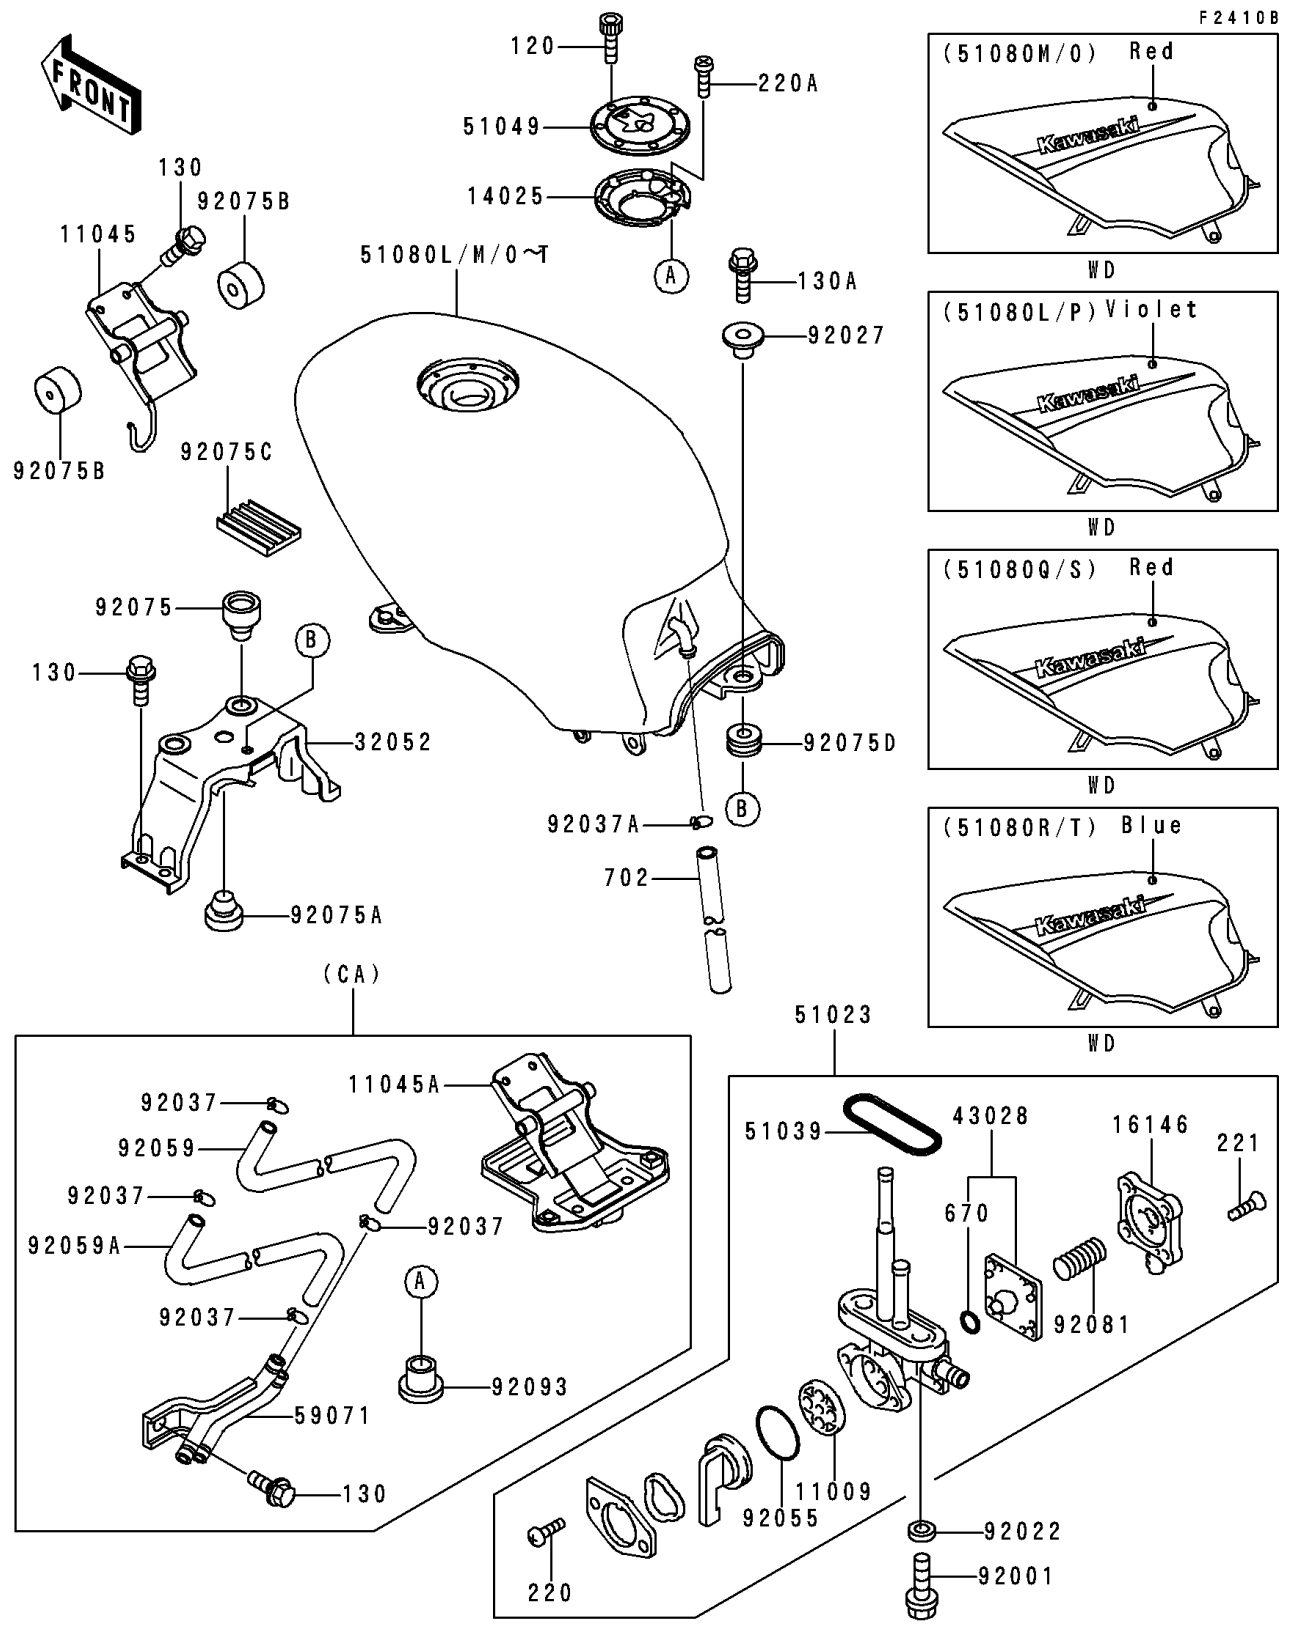

1997 Ninja® 500R PARTS DIAGRAM

Fuel Tank(EX500-D3/D4)

1997 Ninja® 500R PARTS LIST

Fuel Tank(EX500-D3/D4)

ITEM NAME	PART NUMBER	QUANTITY
GASKET,TAP VALVE (Ref # 11009)	11009-1188	1
COVER,TANK CAP (Ref # 14025)	14025-1913	1
COVER-ASSY,TAP DIAPHRAGM (Ref # 16146)	16146-1010	1
BRACKET-TANK,FUEL,RR (Ref # 32052)	32052-1394	1
DIAPHRAGM (Ref # 43028)	43028-1033	1
TAP-ASSY,FUEL (Ref # 51023)	51023-1142	1
RING,TAP FLANGED (Ref # 51039)	51039-003	1
CAP-TANK,FUEL (Ref # 51049)	51049-1091	1
BOLT-SOCKET (Ref # 120)	120S0512	7
BOLT-FLANGED,8X30 (Ref # 130A)	130G0830	1
SCREW-PAN-CROS (Ref # 220)	220B0308	2
SCREW-PAN-CROS (Ref # 220A)	220C0508	1
SCREW-CSK-CROS,4X14 (Ref # 221)	221B0414	4
O RING,4MM (Ref # 670)	670B1504	1
TUBE-RUBBER,7X10X380 (Ref # 702)	702A07380	1
BOLT,6X20 (Ref # 92001)	92001-1091	2
WASHER,6.2X11X1.5 (Ref # 92022)	92022-183	2
COLLAR,L=19.3 (Ref # 92027)	92027-1780	1
CLAMP (Ref # 92037A)	92037-1712	1
RING-O,TAP LEVER (Ref # 92055)	92055-1085	1
DAMPER (Ref # 92075)	92075-015	2
DAMPER (Ref # 92075A)	92075-1045	1
DAMPER,FUEL TANK,FR (Ref # 92075B)	92075-1115	2
DAMPER (Ref # 92075C)	92075-1489	2
DAMPER (Ref # 92075D)	92075-1736	1
SPRING,TAP DIAPHRAGM (Ref # 92081)	92081-1240	1
BRACKET,FUEL TANK,FR (Ref # 11045)	11045-1362	1
BRACKET,FUEL TANK,FR (Ref # 11045A)	11045-1389	1
TANK-COMP-FUEL,F.RED (Ref # 51080Q)	51080-5366-B1	1

1997 Ninja® 500R PARTS LIST

Fuel Tank(EX500-D3/D4)

ITEM NAME	PART NUMBER	QUANTITY
TANK-COMP-FUEL,L.P.BLUE (Ref # 51080R)	51080-5367-35	1
TANK-COMP-FUEL,F.RED (Ref # 51080S)	51080-5368-B1	1
TANK-COMP-FUEL,L.P.BLUE (Ref # 51080T)	51080-5369-35	1
BOLT-FLANGED,6X12 (Ref # 130)	130B0612	6
BOLT-FLANGED,6X12 (Ref # 130)	130B0612	7
JOINT,EVAPO (Ref # 59071)	59071-1122	1
CLAMP,TUBE (Ref # 92037)	92037-010	4
TUBE,EVAPO (Ref # 92059)	92059-1767	1
TUBE,EVAPO (Ref # 92059A)	92059-1768	1
SEAL,FUEL TANK CAP (Ref # 92093)	92093-1030	1