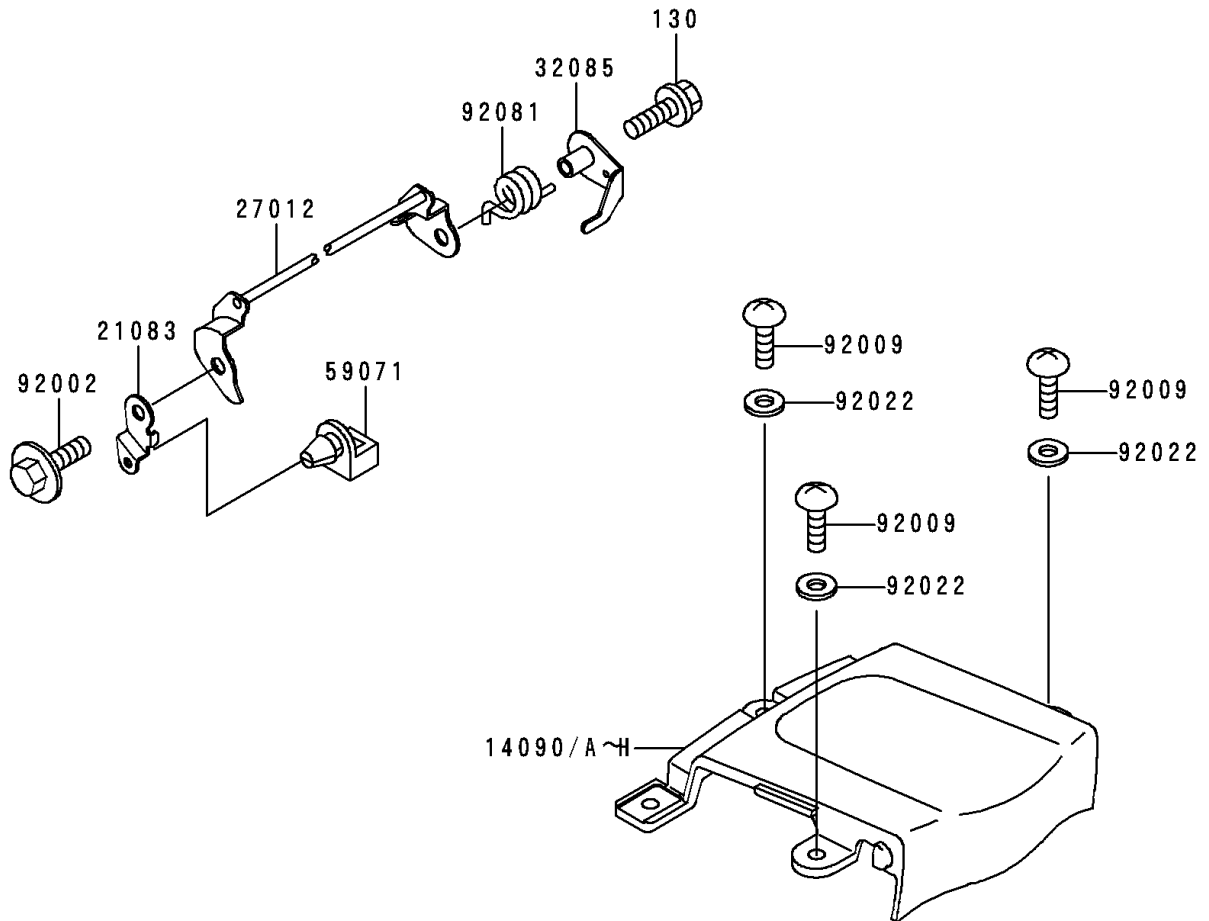

1995 Ninja® 500 PARTS DIAGRAM

Seat

F 25 10

1995 Ninja® 500 PARTS LIST

Seat

ITEM NAME	PART NUMBER	QUANTITY
BOLT-FLANGED,6X25 (Ref # 130)	130J0625	1
COVER,SEAT,C.P.RED (Ref # 14090)	14090-1369-A5	1
COVER,SEAT,M.N.BLUE (Ref # 14090C)	14090-1369-C6	1
ARM,SEAT LOCK (Ref # 21083)	21083-1063	1
HOOK,SEAT LOCK (Ref # 27012)	27012-1363	1
HOOK,SEAT,LH (Ref # 27012A)	27012-1377	1
HOOK,SEAT,RH (Ref # 27012B)	27012-1378	1
STOPPER,SEAT LOCK SPRING (Ref # 32085)	32085-1270	1
SEAT-ASSY,DUAL,BLACK (Ref # 53001)	53001-1726-MA	1
LEATHER,SEAT,BLACK (Ref # 53003)	53003-1284-MA	1
BAG,HAND BOOK (Ref # 56008)	56008-1066	1
JOINT (Ref # 59071)	59071-1103	1
BOLT,6X12 (Ref # 92002)	92002-1884	1
SCREW,5X16 (Ref # 92009)	92009-1654	3
NUT,FLANGED,6MM (Ref # 92015)	92015-1078	4
WASHER,NYLON,5.3X11.5X1.5 (Ref # 92022)	92022-1521	3
SPRING (Ref # 92081)	92081-1982	1