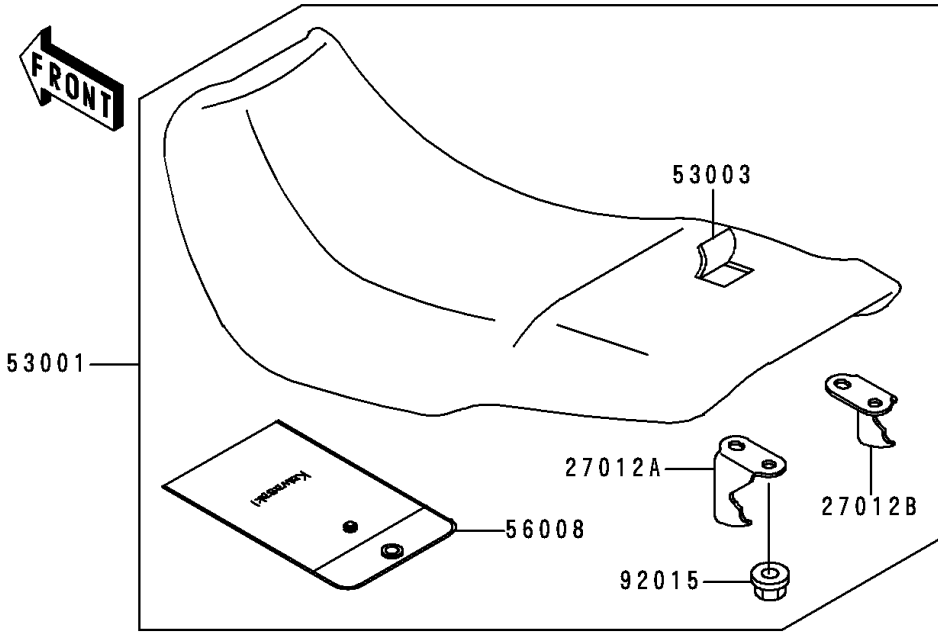

1995 Ninja® 500 PARTS DIAGRAM

Seat

F 25 10

1995 Ninja® 500 PARTS LIST

Seat

ITEM NAME	PART NUMBER	QUANTITY
BOLT-FLANGED,6X25 (Ref # 130)	130J0625	1
COVER,SEAT,C.P.RED (Ref # 14090)	14090-1369-A5	1
COVER,SEAT,M.N.BLUE (Ref # 14090C)	14090-1369-C6	1
ARM,SEAT LOCK (Ref # 21083)	21083-1063	1
HOOK,SEAT LOCK (Ref # 27012)	27012-1363	1
HOOK,SEAT,LH (Ref # 27012A)	27012-1377	1
HOOK,SEAT,RH (Ref # 27012B)	27012-1378	1
STOPPER,SEAT LOCK SPRING (Ref # 32085)	32085-1270	1
SEAT-ASSY,DUAL,BLACK (Ref # 53001)	53001-1726-MA	1
LEATHER,SEAT,BLACK (Ref # 53003)	53003-1284-MA	1
BAG,HAND BOOK (Ref # 56008)	56008-1066	1
JOINT (Ref # 59071)	59071-1103	1
BOLT,6X12 (Ref # 92002)	92002-1884	1
SCREW,5X16 (Ref # 92009)	92009-1654	3
NUT,FLANGED,6MM (Ref # 92015)	92015-1078	4
WASHER,NYLON,5.3X11.5X1.5 (Ref # 92022)	92022-1521	3
SPRING (Ref # 92081)	92081-1982	1