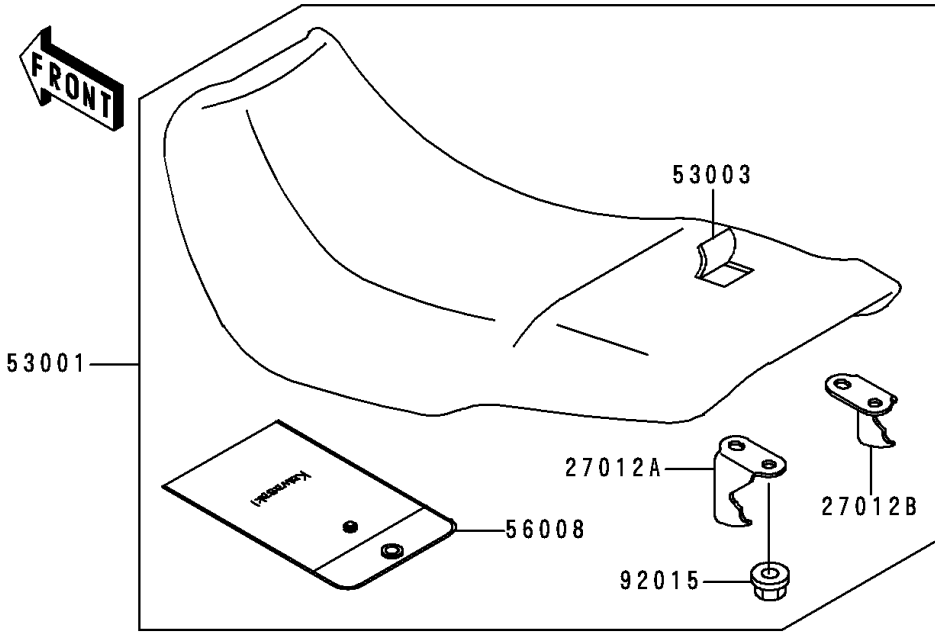

1996 Ninja® 500 PARTS DIAGRAM

Seat

F 25 10

1996 Ninja® 500 PARTS LIST

Seat

ITEM NAME	PART NUMBER	QUANTITY
BOLT-FLANGED,6X25 (Ref # 130)	130J0625	1
COVER,SEAT,G.SILVER (Ref # 14090D)	14090-1369-F2	1
COVER,SEAT,P.G.GRAY (Ref # 14090F)	14090-1369-T8	1
ARM,SEAT LOCK (Ref # 21083)	21083-1063	1
HOOK,SEAT LOCK (Ref # 27012)	27012-1363	1
HOOK,SEAT,LH (Ref # 27012A)	27012-1377	1
HOOK,SEAT,RH (Ref # 27012B)	27012-1378	1
STOPPER,SEAT LOCK SPRING (Ref # 32085)	32085-1270	1
SEAT-ASSY,DUAL,BLACK (Ref # 53001)	53001-1726-MA	1
LEATHER,SEAT,BLACK (Ref # 53003)	53003-1284-MA	1
BAG,HAND BOOK (Ref # 56008)	56008-1066	1
JOINT (Ref # 59071)	59071-1103	1
BOLT,6X12 (Ref # 92002)	92002-1884	1
SCREW,5X16 (Ref # 92009)	92009-1654	3
NUT,FLANGED,6MM (Ref # 92015)	92015-1078	4
WASHER,NYLON,5.3X11.5X1.5 (Ref # 92022)	92022-1521	3
SPRING (Ref # 92081)	92081-1982	1