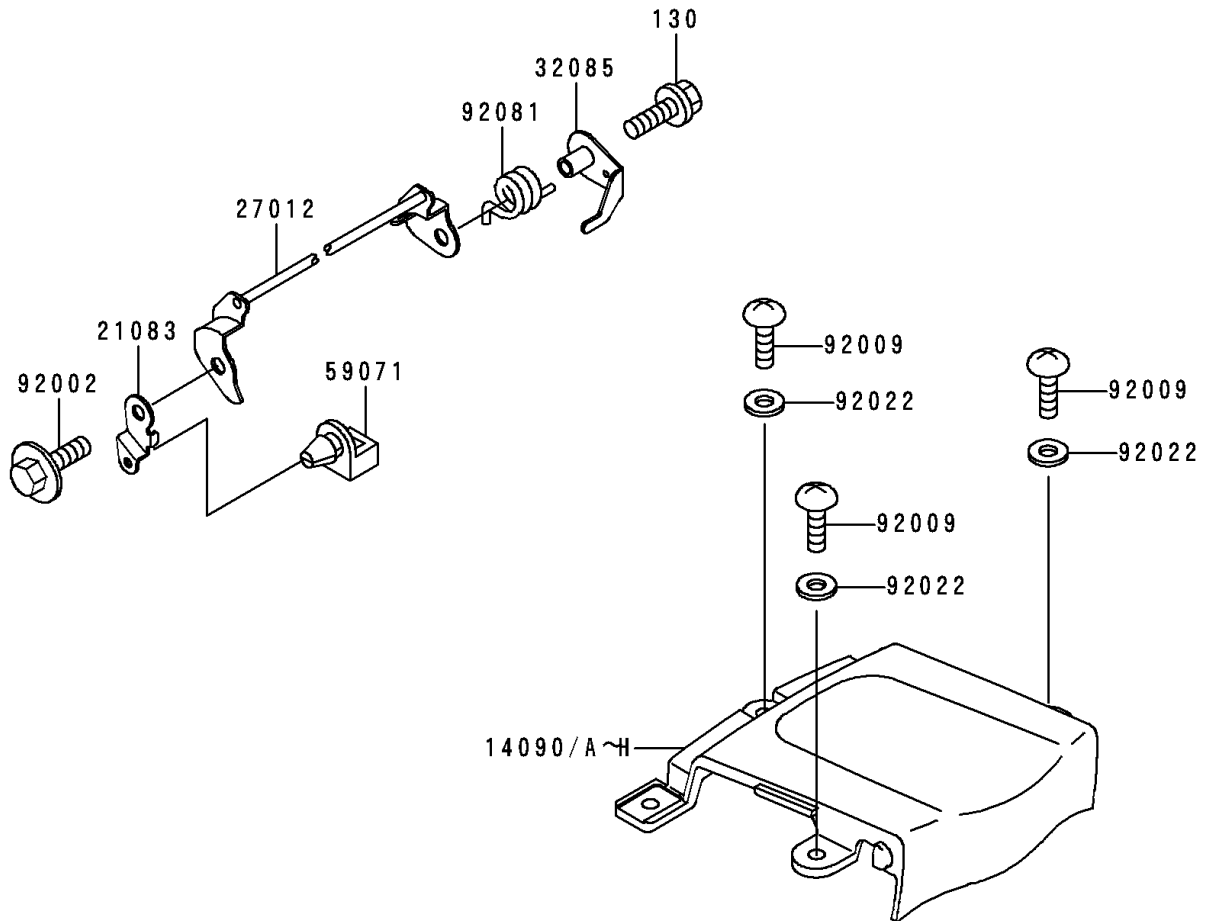

1996 Ninja® 500 PARTS DIAGRAM

Seat

F 25 10

1996 Ninja® 500 PARTS LIST

Seat

ITEM NAME	PART NUMBER	QUANTITY
BOLT-FLANGED,6X25 (Ref # 130)	130J0625	1
COVER,SEAT,G.SILVER (Ref # 14090D)	14090-1369-F2	1
COVER,SEAT,P.G.GRAY (Ref # 14090F)	14090-1369-T8	1
ARM,SEAT LOCK (Ref # 21083)	21083-1063	1
HOOK,SEAT LOCK (Ref # 27012)	27012-1363	1
HOOK,SEAT,LH (Ref # 27012A)	27012-1377	1
HOOK,SEAT,RH (Ref # 27012B)	27012-1378	1
STOPPER,SEAT LOCK SPRING (Ref # 32085)	32085-1270	1
SEAT-ASSY,DUAL,BLACK (Ref # 53001)	53001-1726-MA	1
LEATHER,SEAT,BLACK (Ref # 53003)	53003-1284-MA	1
BAG,HAND BOOK (Ref # 56008)	56008-1066	1
JOINT (Ref # 59071)	59071-1103	1
BOLT,6X12 (Ref # 92002)	92002-1884	1
SCREW,5X16 (Ref # 92009)	92009-1654	3
NUT,FLANGED,6MM (Ref # 92015)	92015-1078	4
WASHER,NYLON,5.3X11.5X1.5 (Ref # 92022)	92022-1521	3
SPRING (Ref # 92081)	92081-1982	1