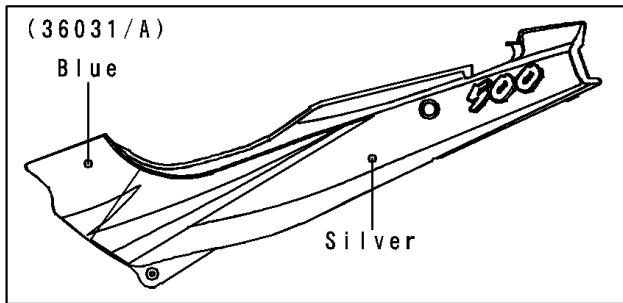

1996 Ninja® 500 PARTS DIAGRAM

Side Covers/Chain Cover

F2610B

WD

WD

WD

WD

1996 Ninja® 500 PARTS LIST

Side Covers/Chain Cover

ITEM NAME	PART NUMBER	QUANTITY
CASE-CHAIN (Ref # 36014)	36014-1164	1
COVER-SIDE,LH,G.SILVER (Ref # 36031)	36031-5019-F2	1
COVER-SIDE,RH,G.SILVER (Ref # 36031A)	36031-5020-F2	1
COVER-SIDE,LH,P.G.GRAY (Ref # 36031B)	36031-5027-T8	1
COVER-SIDE,RH,P.G.GRAY (Ref # 36031C)	36031-5028-T8	1
SCREW,6X14 (Ref # 92009)	92009-1288	2
SCREW,6X10 (Ref # 92009A)	92009-1402	2
SCREW,5X16 (Ref # 92009B)	92009-1654	2
NUT,5MM (Ref # 92015)	92015-1710	2
WASHER,NYLON,5.3X11.5X1.5 (Ref # 92022)	92022-1521	2
WASHER,6.5X16X1.0 (Ref # 92022A)	92022-1654	2
GROMMET (Ref # 92071)	92071-056	2
DAMPER (Ref # 92160)	92160-1162	2
DAMPER (Ref # 92160A)	92160-1555	2