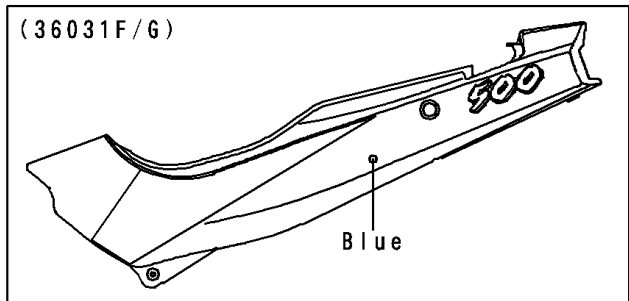

1996 Ninja® 500 PARTS DIAGRAM

Side Covers/Chain Cover

F2610B

WD

WD

WD

WD

1996 Ninja® 500 PARTS LIST

Side Covers/Chain Cover

ITEM NAME	PART NUMBER	QUANTITY
CASE-CHAIN (Ref # 36014)	36014-1164	1
COVER-SIDE,LH,G.SILVER (Ref # 36031)	36031-5019-F2	1
COVER-SIDE,RH,G.SILVER (Ref # 36031A)	36031-5020-F2	1
COVER-SIDE,LH,P.G.GRAY (Ref # 36031B)	36031-5027-T8	1
COVER-SIDE,RH,P.G.GRAY (Ref # 36031C)	36031-5028-T8	1
SCREW,6X14 (Ref # 92009)	92009-1288	2
SCREW,6X10 (Ref # 92009A)	92009-1402	2
SCREW,5X16 (Ref # 92009B)	92009-1654	2
NUT,5MM (Ref # 92015)	92015-1710	2
WASHER,NYLON,5.3X11.5X1.5 (Ref # 92022)	92022-1521	2
WASHER,6.5X16X1.0 (Ref # 92022A)	92022-1654	2
GROMMET (Ref # 92071)	92071-056	2
DAMPER (Ref # 92160)	92160-1162	2
DAMPER (Ref # 92160A)	92160-1555	2