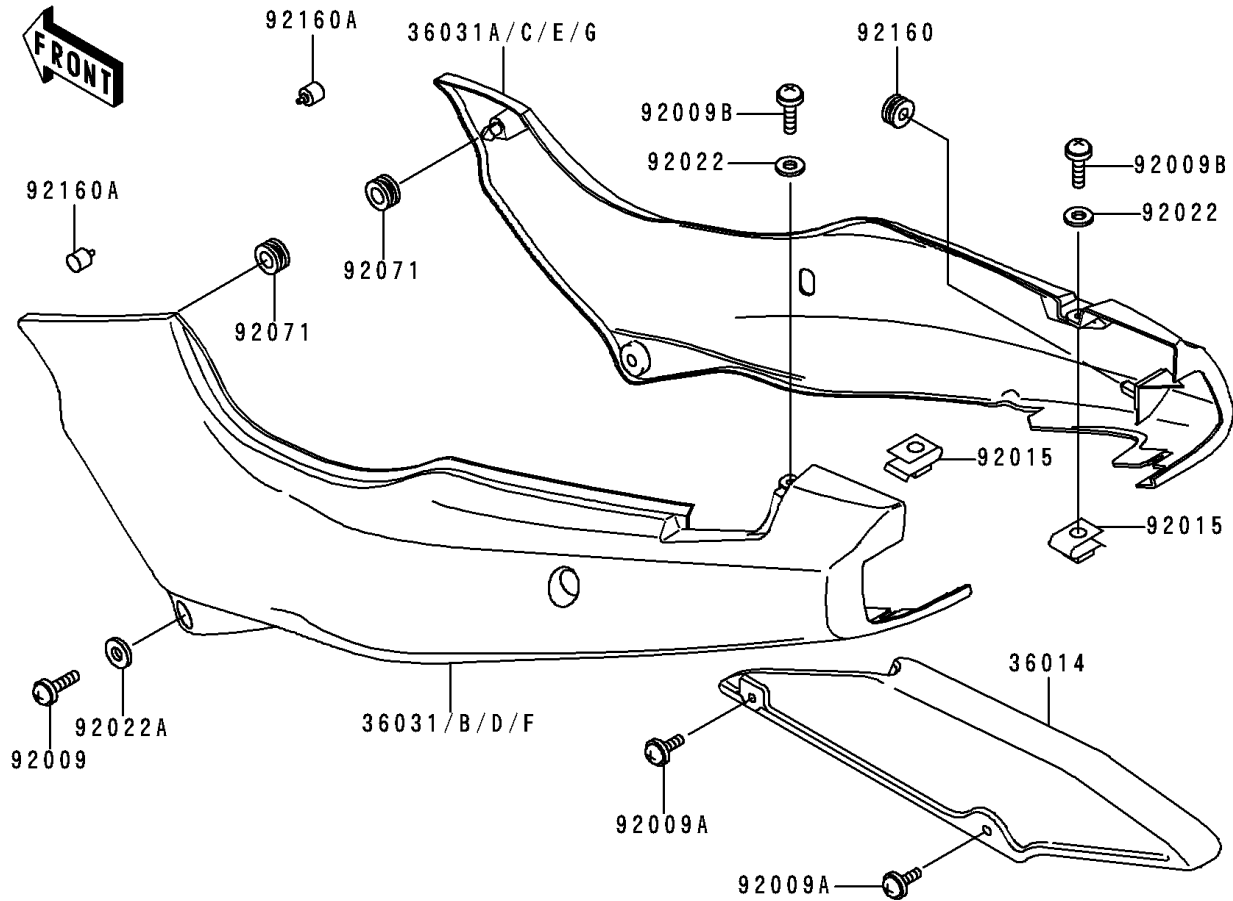

1996 Ninja® 500 PARTS DIAGRAM

Side Covers/Chain Cover

F2610B

WD

WD

WD

WD

1996 Ninja® 500 PARTS LIST

Side Covers/Chain Cover

ITEM NAME	PART NUMBER	QUANTITY
CASE-CHAIN (Ref # 36014)	36014-1164	1
COVER-SIDE,LH,G.SILVER (Ref # 36031)	36031-5019-F2	1
COVER-SIDE,RH,G.SILVER (Ref # 36031A)	36031-5020-F2	1
COVER-SIDE,LH,P.G.GRAY (Ref # 36031B)	36031-5027-T8	1
COVER-SIDE,RH,P.G.GRAY (Ref # 36031C)	36031-5028-T8	1
SCREW,6X14 (Ref # 92009)	92009-1288	2
SCREW,6X10 (Ref # 92009A)	92009-1402	2
SCREW,5X16 (Ref # 92009B)	92009-1654	2
NUT,5MM (Ref # 92015)	92015-1710	2
WASHER,NYLON,5.3X11.5X1.5 (Ref # 92022)	92022-1521	2
WASHER,6.5X16X1.0 (Ref # 92022A)	92022-1654	2
GROMMET (Ref # 92071)	92071-056	2
DAMPER (Ref # 92160)	92160-1162	2
DAMPER (Ref # 92160A)	92160-1555	2