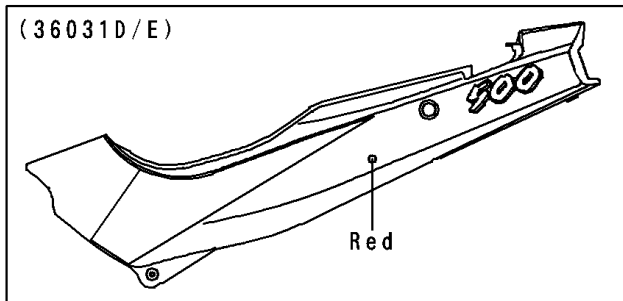

1996 Ninja® 500 PARTS DIAGRAM

Side Covers/Chain Cover

F2610B

WD

WD

WD

WD

1996 Ninja® 500 PARTS LIST

Side Covers/Chain Cover

ITEM NAME	PART NUMBER	QUANTITY
CASE-CHAIN (Ref # 36014)	36014-1164	1
COVER-SIDE,LH,G.SILVER (Ref # 36031)	36031-5019-F2	1
COVER-SIDE,RH,G.SILVER (Ref # 36031A)	36031-5020-F2	1
COVER-SIDE,LH,P.G.GRAY (Ref # 36031B)	36031-5027-T8	1
COVER-SIDE,RH,P.G.GRAY (Ref # 36031C)	36031-5028-T8	1
SCREW,6X14 (Ref # 92009)	92009-1288	2
SCREW,6X10 (Ref # 92009A)	92009-1402	2
SCREW,5X16 (Ref # 92009B)	92009-1654	2
NUT,5MM (Ref # 92015)	92015-1710	2
WASHER,NYLON,5.3X11.5X1.5 (Ref # 92022)	92022-1521	2
WASHER,6.5X16X1.0 (Ref # 92022A)	92022-1654	2
GROMMET (Ref # 92071)	92071-056	2
DAMPER (Ref # 92160)	92160-1162	2
DAMPER (Ref # 92160A)	92160-1555	2