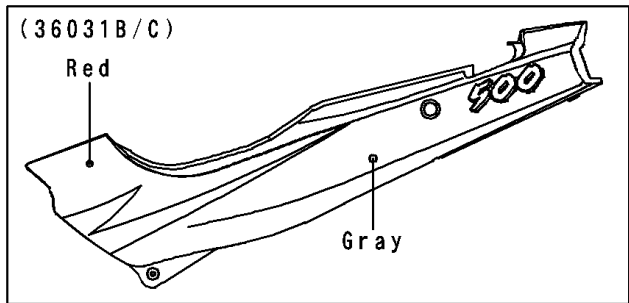

1996 Ninja® 500 PARTS DIAGRAM

Side Covers/Chain Cover

F2610B

WD

WD

WD

WD

1996 Ninja® 500 PARTS LIST

Side Covers/Chain Cover

ITEM NAME	PART NUMBER	QUANTITY
CASE-CHAIN (Ref # 36014)	36014-1164	1
COVER-SIDE,LH,G.SILVER (Ref # 36031)	36031-5019-F2	1
COVER-SIDE,RH,G.SILVER (Ref # 36031A)	36031-5020-F2	1
COVER-SIDE,LH,P.G.GRAY (Ref # 36031B)	36031-5027-T8	1
COVER-SIDE,RH,P.G.GRAY (Ref # 36031C)	36031-5028-T8	1
SCREW,6X14 (Ref # 92009)	92009-1288	2
SCREW,6X10 (Ref # 92009A)	92009-1402	2
SCREW,5X16 (Ref # 92009B)	92009-1654	2
NUT,5MM (Ref # 92015)	92015-1710	2
WASHER,NYLON,5.3X11.5X1.5 (Ref # 92022)	92022-1521	2
WASHER,6.5X16X1.0 (Ref # 92022A)	92022-1654	2
GROMMET (Ref # 92071)	92071-056	2
DAMPER (Ref # 92160)	92160-1162	2
DAMPER (Ref # 92160A)	92160-1555	2