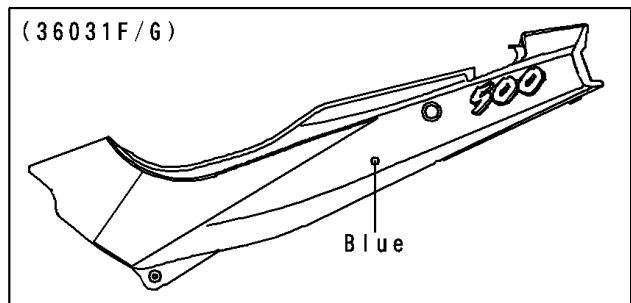

1997 Ninja® 500R PARTS DIAGRAM

Side Covers/Chain Cover

F2610B

WD

WD

WD

WD

1997 Ninja® 500R PARTS LIST

Side Covers/Chain Cover

ITEM NAME	PART NUMBER	QUANTITY
CASE-CHAIN (Ref # 36014)	36014-1164	1
COVER-SIDE,LH,F.RED (Ref # 36031D)	36031-5117-B1	1
COVER-SIDE,RH,F.RED (Ref # 36031E)	36031-5118-B1	1
COVER-SIDE,LH,L.P.BLUE (Ref # 36031F)	36031-5119-35	1
COVER-SIDE,RH,L.P.BLUE (Ref # 36031G)	36031-5120-35	1
SCREW,6X14 (Ref # 92009)	92009-1288	2
SCREW,6X10 (Ref # 92009A)	92009-1402	2
SCREW,5X16 (Ref # 92009B)	92009-1654	2
NUT,5MM (Ref # 92015)	92015-1710	2
WASHER,NYLON,5.3X11.5X1.5 (Ref # 92022)	92022-1521	2
WASHER,6.5X16X1.0 (Ref # 92022A)	92022-1654	2
GROMMET (Ref # 92071)	92071-056	2
DAMPER (Ref # 92160)	92160-1162	2
DAMPER (Ref # 92160A)	92160-1555	2