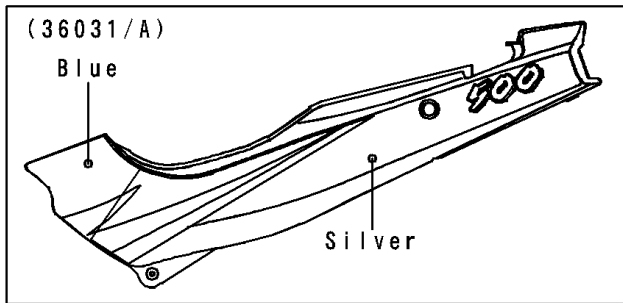

1997 Ninja® 500R PARTS DIAGRAM

Side Covers/Chain Cover

F2610B

WD

WD

WD

WD

1997 Ninja® 500R PARTS LIST

Side Covers/Chain Cover

| ITEM NAME | PART NUMBER | QUANTITY |
|---|---------------|----------|
| CASE-CHAIN (Ref # 36014) | 36014-1164 | 1 |
| COVER-SIDE,LH,F.RED (Ref # 36031D) | 36031-5117-B1 | 1 |
| COVER-SIDE,RH,F.RED (Ref # 36031E) | 36031-5118-B1 | 1 |
| COVER-SIDE,LH,L.P.BLUE (Ref # 36031F) | 36031-5119-35 | 1 |
| COVER-SIDE,RH,L.P.BLUE (Ref # 36031G) | 36031-5120-35 | 1 |
| SCREW,6X14 (Ref # 92009) | 92009-1288 | 2 |
| SCREW,6X10 (Ref # 92009A) | 92009-1402 | 2 |
| SCREW,5X16 (Ref # 92009B) | 92009-1654 | 2 |
| NUT,5MM (Ref # 92015) | 92015-1710 | 2 |
| WASHER,NYLON,5.3X11.5X1.5 (Ref # 92022) | 92022-1521 | 2 |
| WASHER,6.5X16X1.0 (Ref # 92022A) | 92022-1654 | 2 |
| GROMMET (Ref # 92071) | 92071-056 | 2 |
| DAMPER (Ref # 92160) | 92160-1162 | 2 |
| DAMPER (Ref # 92160A) | 92160-1555 | 2 |