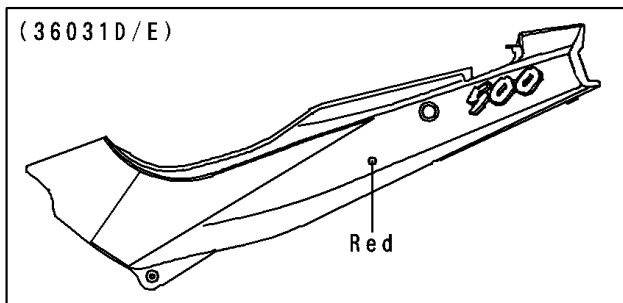

1997 Ninja® 500R PARTS DIAGRAM

Side Covers/Chain Cover

F2610B

WD

WD

WD

WD

1997 Ninja® 500R PARTS LIST

Side Covers/Chain Cover

ITEM NAME	PART NUMBER	QUANTITY
CASE-CHAIN (Ref # 36014)	36014-1164	1
COVER-SIDE,LH,F.RED (Ref # 36031D)	36031-5117-B1	1
COVER-SIDE,RH,F.RED (Ref # 36031E)	36031-5118-B1	1
COVER-SIDE,LH,L.P.BLUE (Ref # 36031F)	36031-5119-35	1
COVER-SIDE,RH,L.P.BLUE (Ref # 36031G)	36031-5120-35	1
SCREW,6X14 (Ref # 92009)	92009-1288	2
SCREW,6X10 (Ref # 92009A)	92009-1402	2
SCREW,5X16 (Ref # 92009B)	92009-1654	2
NUT,5MM (Ref # 92015)	92015-1710	2
WASHER,NYLON,5.3X11.5X1.5 (Ref # 92022)	92022-1521	2
WASHER,6.5X16X1.0 (Ref # 92022A)	92022-1654	2
GROMMET (Ref # 92071)	92071-056	2
DAMPER (Ref # 92160)	92160-1162	2
DAMPER (Ref # 92160A)	92160-1555	2