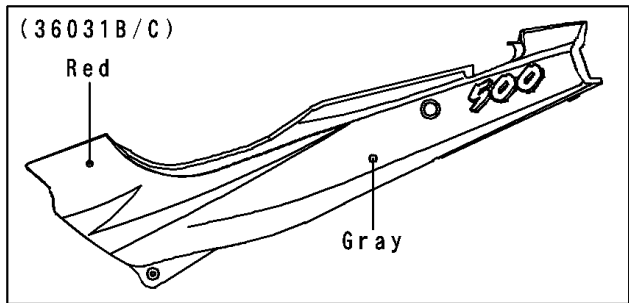

1997 Ninja® 500R PARTS DIAGRAM

Side Covers/Chain Cover

F2610B

WD

WD

WD

WD

1997 Ninja® 500R PARTS LIST

Side Covers/Chain Cover

| ITEM NAME | PART NUMBER | QUANTITY |
|---|---------------|----------|
| CASE-CHAIN (Ref # 36014) | 36014-1164 | 1 |
| COVER-SIDE,LH,F.RED (Ref # 36031D) | 36031-5117-B1 | 1 |
| COVER-SIDE,RH,F.RED (Ref # 36031E) | 36031-5118-B1 | 1 |
| COVER-SIDE,LH,L.P.BLUE (Ref # 36031F) | 36031-5119-35 | 1 |
| COVER-SIDE,RH,L.P.BLUE (Ref # 36031G) | 36031-5120-35 | 1 |
| SCREW,6X14 (Ref # 92009) | 92009-1288 | 2 |
| SCREW,6X10 (Ref # 92009A) | 92009-1402 | 2 |
| SCREW,5X16 (Ref # 92009B) | 92009-1654 | 2 |
| NUT,5MM (Ref # 92015) | 92015-1710 | 2 |
| WASHER,NYLON,5.3X11.5X1.5 (Ref # 92022) | 92022-1521 | 2 |
| WASHER,6.5X16X1.0 (Ref # 92022A) | 92022-1654 | 2 |
| GROMMET (Ref # 92071) | 92071-056 | 2 |
| DAMPER (Ref # 92160) | 92160-1162 | 2 |
| DAMPER (Ref # 92160A) | 92160-1555 | 2 |