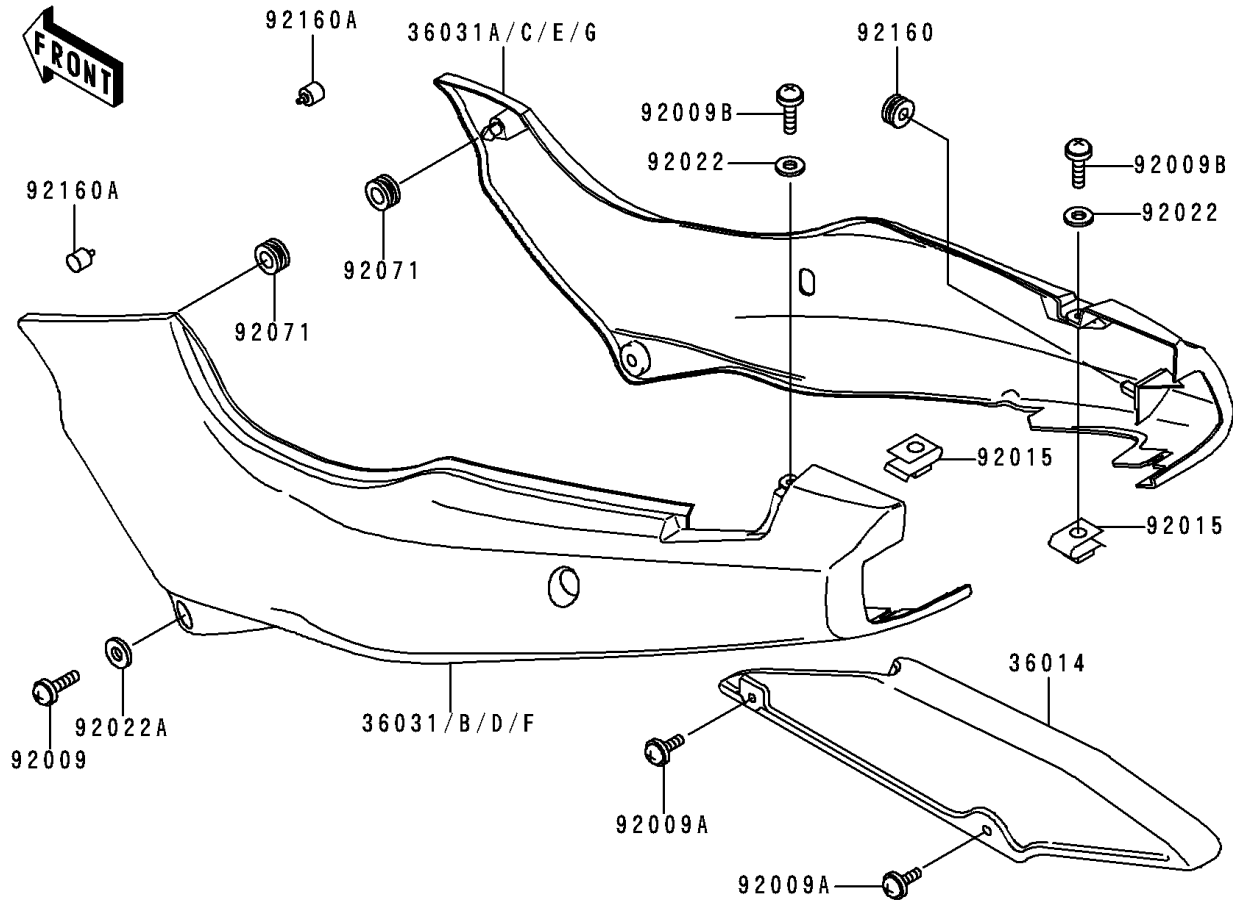

1997 Ninja® 500R PARTS DIAGRAM

Side Covers/Chain Cover

F2610B

WD

WD

WD

WD

1997 Ninja® 500R PARTS LIST

Side Covers/Chain Cover

| ITEM NAME | PART NUMBER | QUANTITY |
|---|---------------|----------|
| CASE-CHAIN (Ref # 36014) | 36014-1164 | 1 |
| COVER-SIDE,LH,F.RED (Ref # 36031D) | 36031-5117-B1 | 1 |
| COVER-SIDE,RH,F.RED (Ref # 36031E) | 36031-5118-B1 | 1 |
| COVER-SIDE,LH,L.P.BLUE (Ref # 36031F) | 36031-5119-35 | 1 |
| COVER-SIDE,RH,L.P.BLUE (Ref # 36031G) | 36031-5120-35 | 1 |
| SCREW,6X14 (Ref # 92009) | 92009-1288 | 2 |
| SCREW,6X10 (Ref # 92009A) | 92009-1402 | 2 |
| SCREW,5X16 (Ref # 92009B) | 92009-1654 | 2 |
| NUT,5MM (Ref # 92015) | 92015-1710 | 2 |
| WASHER,NYLON,5.3X11.5X1.5 (Ref # 92022) | 92022-1521 | 2 |
| WASHER,6.5X16X1.0 (Ref # 92022A) | 92022-1654 | 2 |
| GROMMET (Ref # 92071) | 92071-056 | 2 |
| DAMPER (Ref # 92160) | 92160-1162 | 2 |
| DAMPER (Ref # 92160A) | 92160-1555 | 2 |