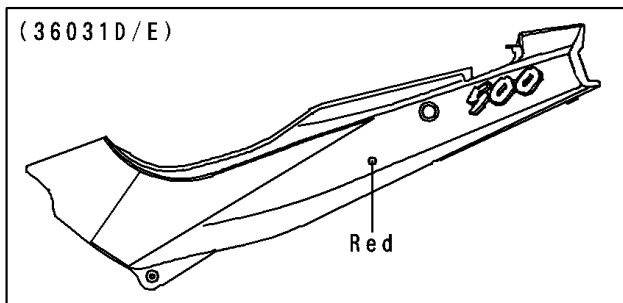

1997 Ninja® 500R PARTS DIAGRAM

Side Covers/Chain Cover

F2610B

WD

WD

WD

WD

1997 Ninja® 500R PARTS LIST

Side Covers/Chain Cover

| ITEM NAME | PART NUMBER | QUANTITY |
|---|---------------|----------|
| CASE-CHAIN (Ref # 36014) | 36014-1164 | 1 |
| COVER-SIDE,LH,F.RED (Ref # 36031D) | 36031-5117-B1 | 1 |
| COVER-SIDE,RH,F.RED (Ref # 36031E) | 36031-5118-B1 | 1 |
| COVER-SIDE,LH,L.P.BLUE (Ref # 36031F) | 36031-5119-35 | 1 |
| COVER-SIDE,RH,L.P.BLUE (Ref # 36031G) | 36031-5120-35 | 1 |
| SCREW,6X14 (Ref # 92009) | 92009-1288 | 2 |
| SCREW,6X10 (Ref # 92009A) | 92009-1402 | 2 |
| SCREW,5X16 (Ref # 92009B) | 92009-1654 | 2 |
| NUT,5MM (Ref # 92015) | 92015-1710 | 2 |
| WASHER,NYLON,5.3X11.5X1.5 (Ref # 92022) | 92022-1521 | 2 |
| WASHER,6.5X16X1.0 (Ref # 92022A) | 92022-1654 | 2 |
| GROMMET (Ref # 92071) | 92071-056 | 2 |
| DAMPER (Ref # 92160) | 92160-1162 | 2 |
| DAMPER (Ref # 92160A) | 92160-1555 | 2 |