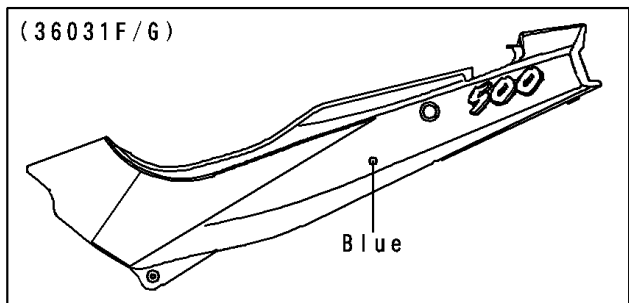

1997 Ninja® 500R PARTS DIAGRAM

Side Covers/Chain Cover

F2610B

WD

WD

WD

WD

1997 Ninja® 500R PARTS LIST

Side Covers/Chain Cover

| ITEM NAME | PART NUMBER | QUANTITY |
|---|---------------|----------|
| CASE-CHAIN (Ref # 36014) | 36014-1164 | 1 |
| COVER-SIDE,LH,F.RED (Ref # 36031D) | 36031-5117-B1 | 1 |
| COVER-SIDE,RH,F.RED (Ref # 36031E) | 36031-5118-B1 | 1 |
| COVER-SIDE,LH,L.P.BLUE (Ref # 36031F) | 36031-5119-35 | 1 |
| COVER-SIDE,RH,L.P.BLUE (Ref # 36031G) | 36031-5120-35 | 1 |
| SCREW,6X14 (Ref # 92009) | 92009-1288 | 2 |
| SCREW,6X10 (Ref # 92009A) | 92009-1402 | 2 |
| SCREW,5X16 (Ref # 92009B) | 92009-1654 | 2 |
| NUT,5MM (Ref # 92015) | 92015-1710 | 2 |
| WASHER,NYLON,5.3X11.5X1.5 (Ref # 92022) | 92022-1521 | 2 |
| WASHER,6.5X16X1.0 (Ref # 92022A) | 92022-1654 | 2 |
| GROMMET (Ref # 92071) | 92071-056 | 2 |
| DAMPER (Ref # 92160) | 92160-1162 | 2 |
| DAMPER (Ref # 92160A) | 92160-1555 | 2 |