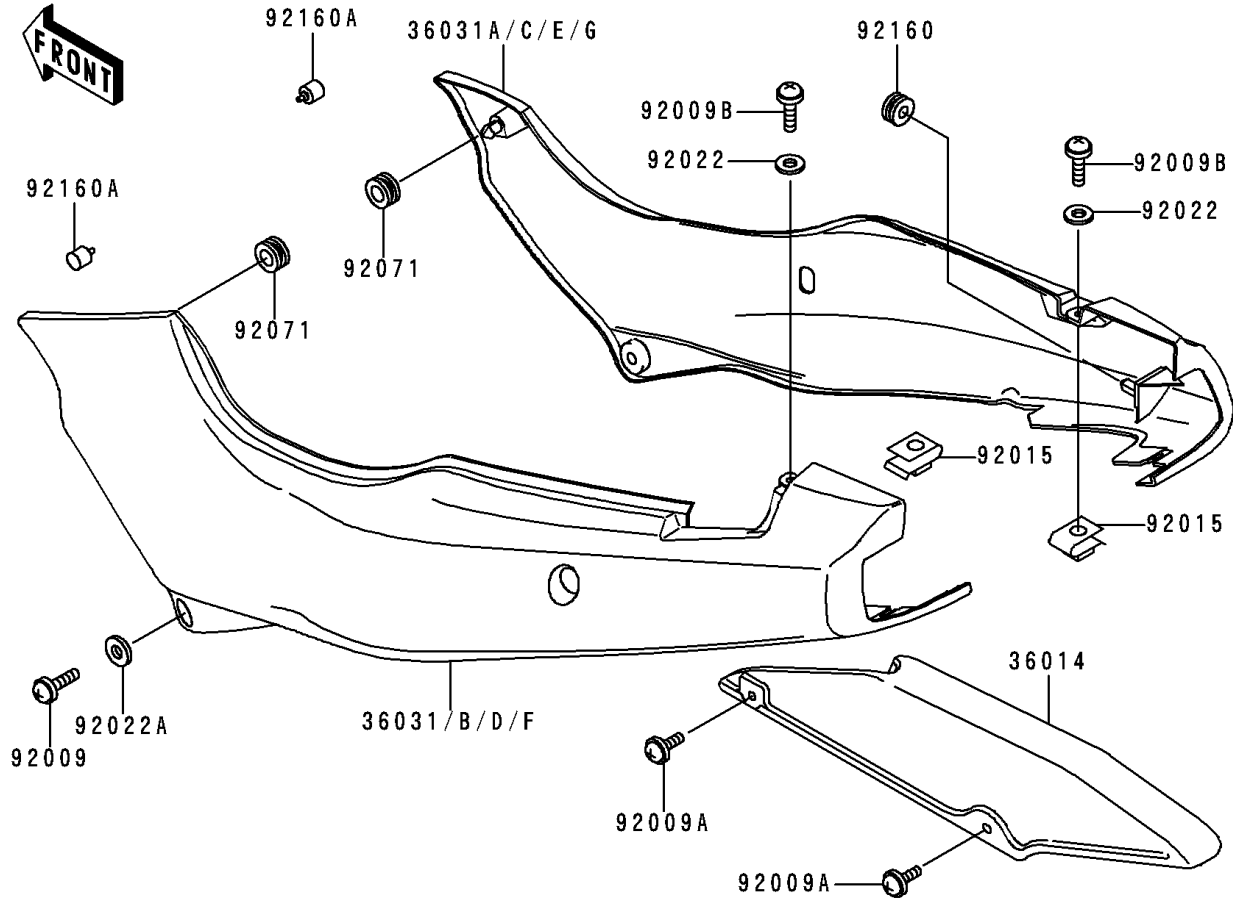

1997 Ninja® 500R PARTS DIAGRAM

Side Covers/Chain Cover

F2610B

WD

WD

WD

WD

1997 Ninja® 500R PARTS LIST

Side Covers/Chain Cover

ITEM NAME	PART NUMBER	QUANTITY
CASE-CHAIN (Ref # 36014)	36014-1164	1
COVER-SIDE,LH,F.RED (Ref # 36031D)	36031-5117-B1	1
COVER-SIDE,RH,F.RED (Ref # 36031E)	36031-5118-B1	1
COVER-SIDE,LH,L.P.BLUE (Ref # 36031F)	36031-5119-35	1
COVER-SIDE,RH,L.P.BLUE (Ref # 36031G)	36031-5120-35	1
SCREW,6X14 (Ref # 92009)	92009-1288	2
SCREW,6X10 (Ref # 92009A)	92009-1402	2
SCREW,5X16 (Ref # 92009B)	92009-1654	2
NUT,5MM (Ref # 92015)	92015-1710	2
WASHER,NYLON,5.3X11.5X1.5 (Ref # 92022)	92022-1521	2
WASHER,6.5X16X1.0 (Ref # 92022A)	92022-1654	2
GROMMET (Ref # 92071)	92071-056	2
DAMPER (Ref # 92160)	92160-1162	2
DAMPER (Ref # 92160A)	92160-1555	2