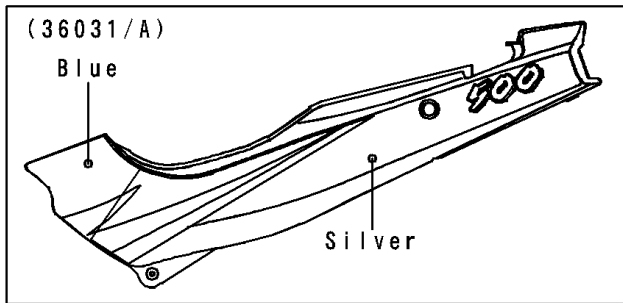

1997 Ninja® 500R PARTS DIAGRAM

Side Covers/Chain Cover

F2610B

WD

WD

WD

WD

1997 Ninja® 500R PARTS LIST

Side Covers/Chain Cover

ITEM NAME	PART NUMBER	QUANTITY
CASE-CHAIN (Ref # 36014)	36014-1164	1
COVER-SIDE,LH,F.RED (Ref # 36031D)	36031-5117-B1	1
COVER-SIDE,RH,F.RED (Ref # 36031E)	36031-5118-B1	1
COVER-SIDE,LH,L.P.BLUE (Ref # 36031F)	36031-5119-35	1
COVER-SIDE,RH,L.P.BLUE (Ref # 36031G)	36031-5120-35	1
SCREW,6X14 (Ref # 92009)	92009-1288	2
SCREW,6X10 (Ref # 92009A)	92009-1402	2
SCREW,5X16 (Ref # 92009B)	92009-1654	2
NUT,5MM (Ref # 92015)	92015-1710	2
WASHER,NYLON,5.3X11.5X1.5 (Ref # 92022)	92022-1521	2
WASHER,6.5X16X1.0 (Ref # 92022A)	92022-1654	2
GROMMET (Ref # 92071)	92071-056	2
DAMPER (Ref # 92160)	92160-1162	2
DAMPER (Ref # 92160A)	92160-1555	2