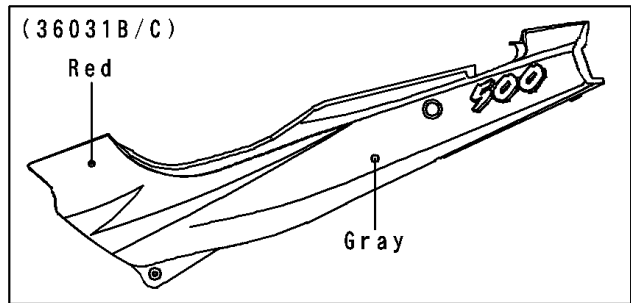

1997 Ninja® 500R PARTS DIAGRAM

Side Covers/Chain Cover

F2610B

WD

WD

WD

WD

1997 Ninja® 500R PARTS LIST

Side Covers/Chain Cover

ITEM NAME	PART NUMBER	QUANTITY
CASE-CHAIN (Ref # 36014)	36014-1164	1
COVER-SIDE,LH,F.RED (Ref # 36031D)	36031-5117-B1	1
COVER-SIDE,RH,F.RED (Ref # 36031E)	36031-5118-B1	1
COVER-SIDE,LH,L.P.BLUE (Ref # 36031F)	36031-5119-35	1
COVER-SIDE,RH,L.P.BLUE (Ref # 36031G)	36031-5120-35	1
SCREW,6X14 (Ref # 92009)	92009-1288	2
SCREW,6X10 (Ref # 92009A)	92009-1402	2
SCREW,5X16 (Ref # 92009B)	92009-1654	2
NUT,5MM (Ref # 92015)	92015-1710	2
WASHER,NYLON,5.3X11.5X1.5 (Ref # 92022)	92022-1521	2
WASHER,6.5X16X1.0 (Ref # 92022A)	92022-1654	2
GROMMET (Ref # 92071)	92071-056	2
DAMPER (Ref # 92160)	92160-1162	2
DAMPER (Ref # 92160A)	92160-1555	2