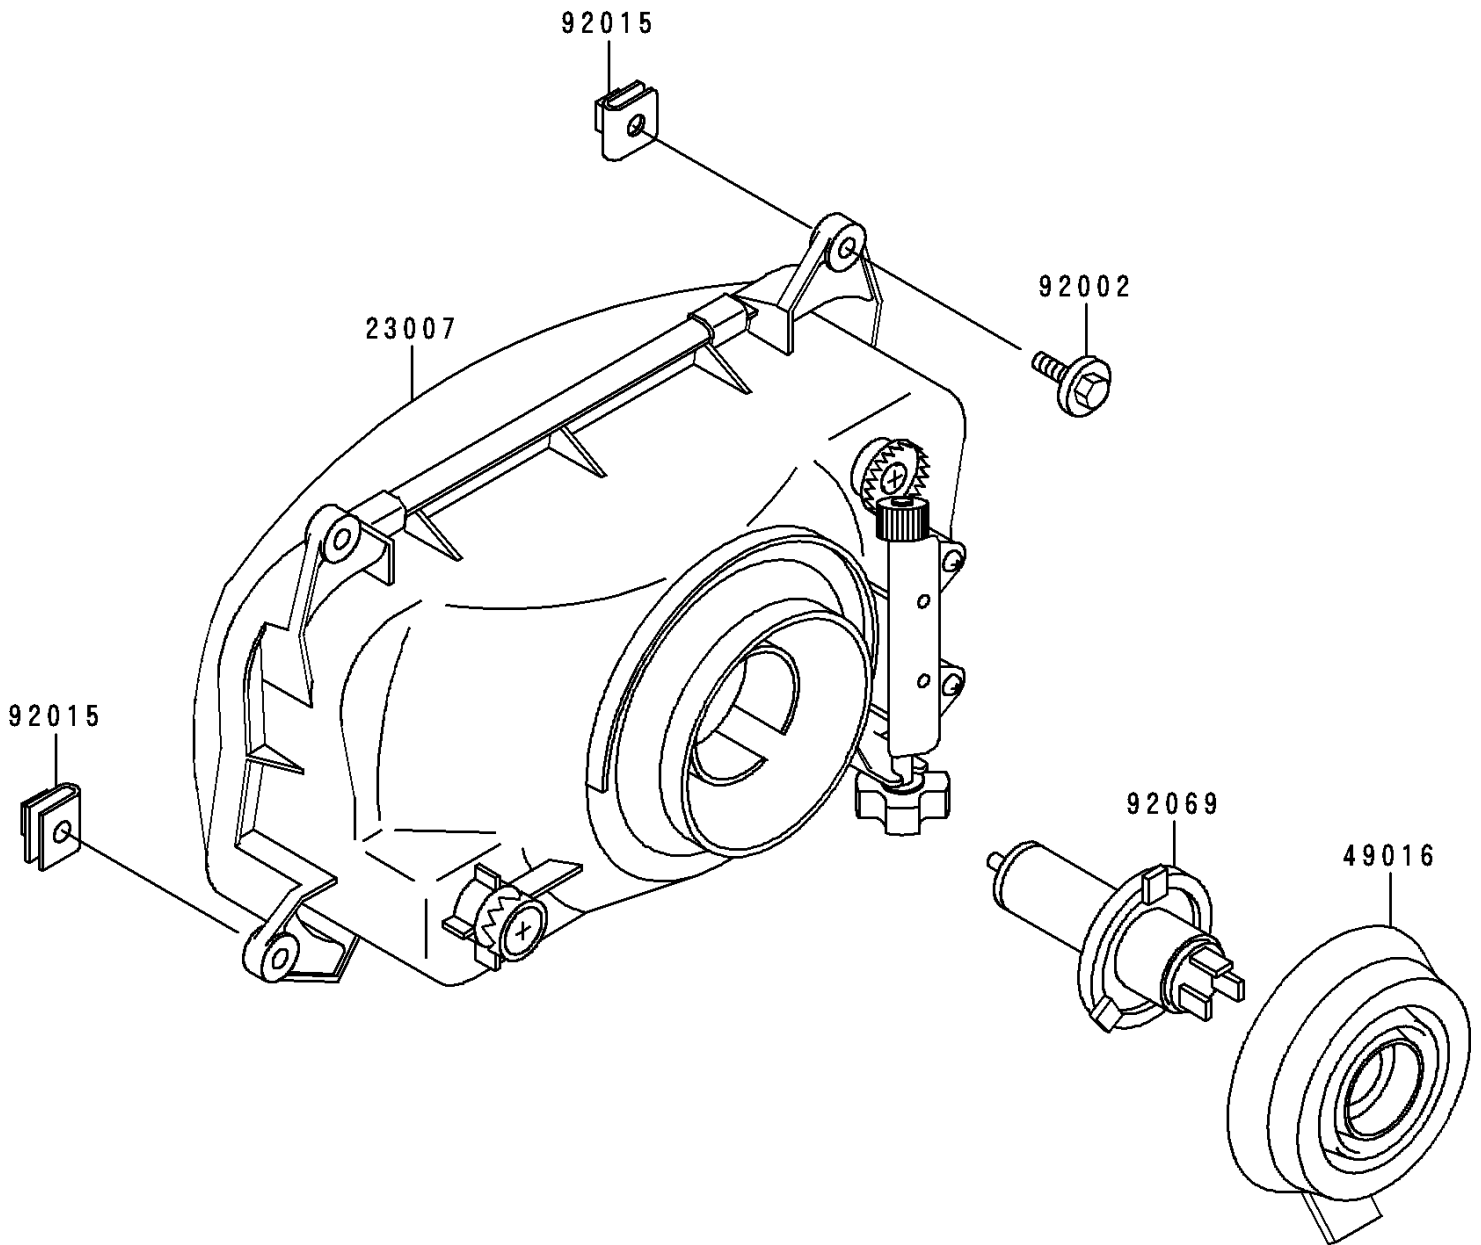

1994 Ninja[®] 500 PARTS DIAGRAM

Headlight(s)

F2710

1994 Ninja® 500 PARTS LIST

Headlight(s)

ITEM NAME	PART NUMBER	QUANTITY
LENS-COMP,HEAD LAMP (Ref # 23007)	23007-1311	1
COVER-SEAL,HEAD LAMP SOCKET (Ref # 49016)	49016-1137	1
BOLT,6X22 (Ref # 92002)	92002-1262	4
NUT,6MM (Ref # 92015)	92015-1602	4
BULB,12V 60/55W,H4 (Ref # 92069)	92069-1002	1