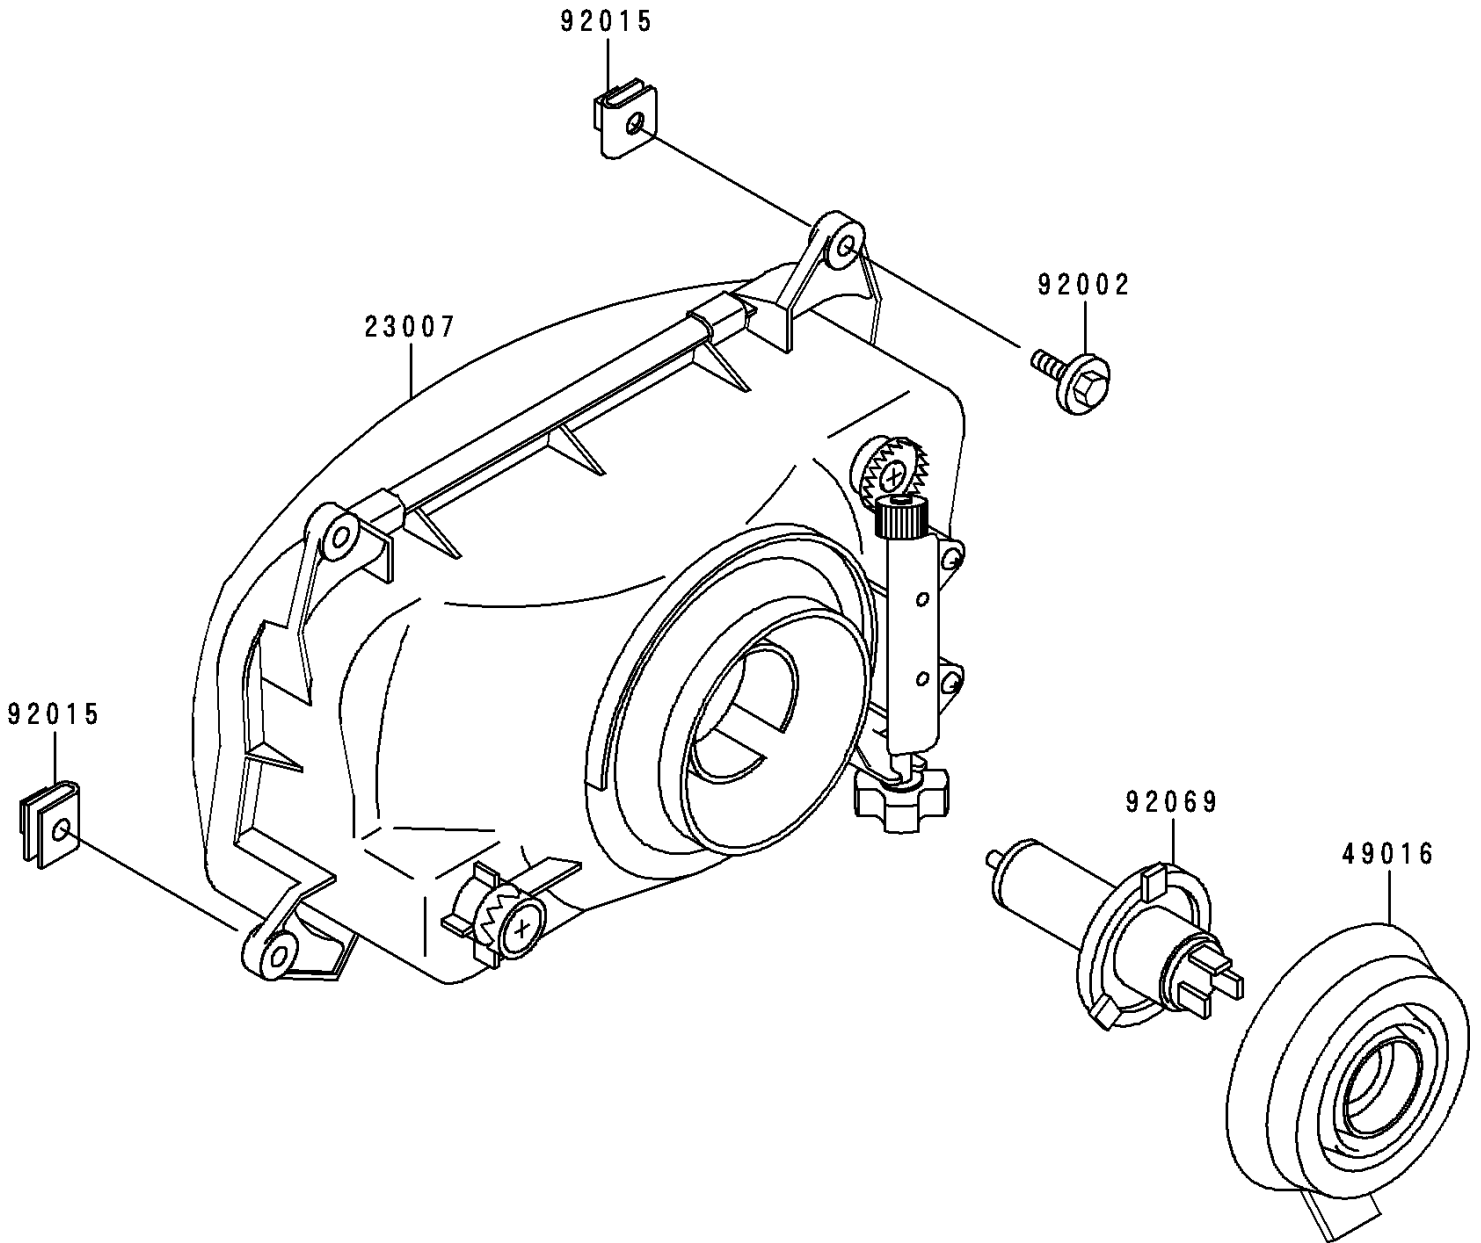

1995 Ninja[®] 500 PARTS DIAGRAM

Headlight(s)

F2710

1995 Ninja® 500 PARTS LIST

Headlight(s)

ITEM NAME	PART NUMBER	QUANTITY
LENS-COMP,HEAD LAMP (Ref # 23007)	23007-1311	1
COVER-SEAL,HEAD LAMP SOCKET (Ref # 49016)	49016-1137	1
BOLT,6X22 (Ref # 92002)	92002-1262	4
NUT,6MM (Ref # 92015)	92015-1602	4
BULB,12V 60/55W,H4 (Ref # 92069)	92069-1002	1