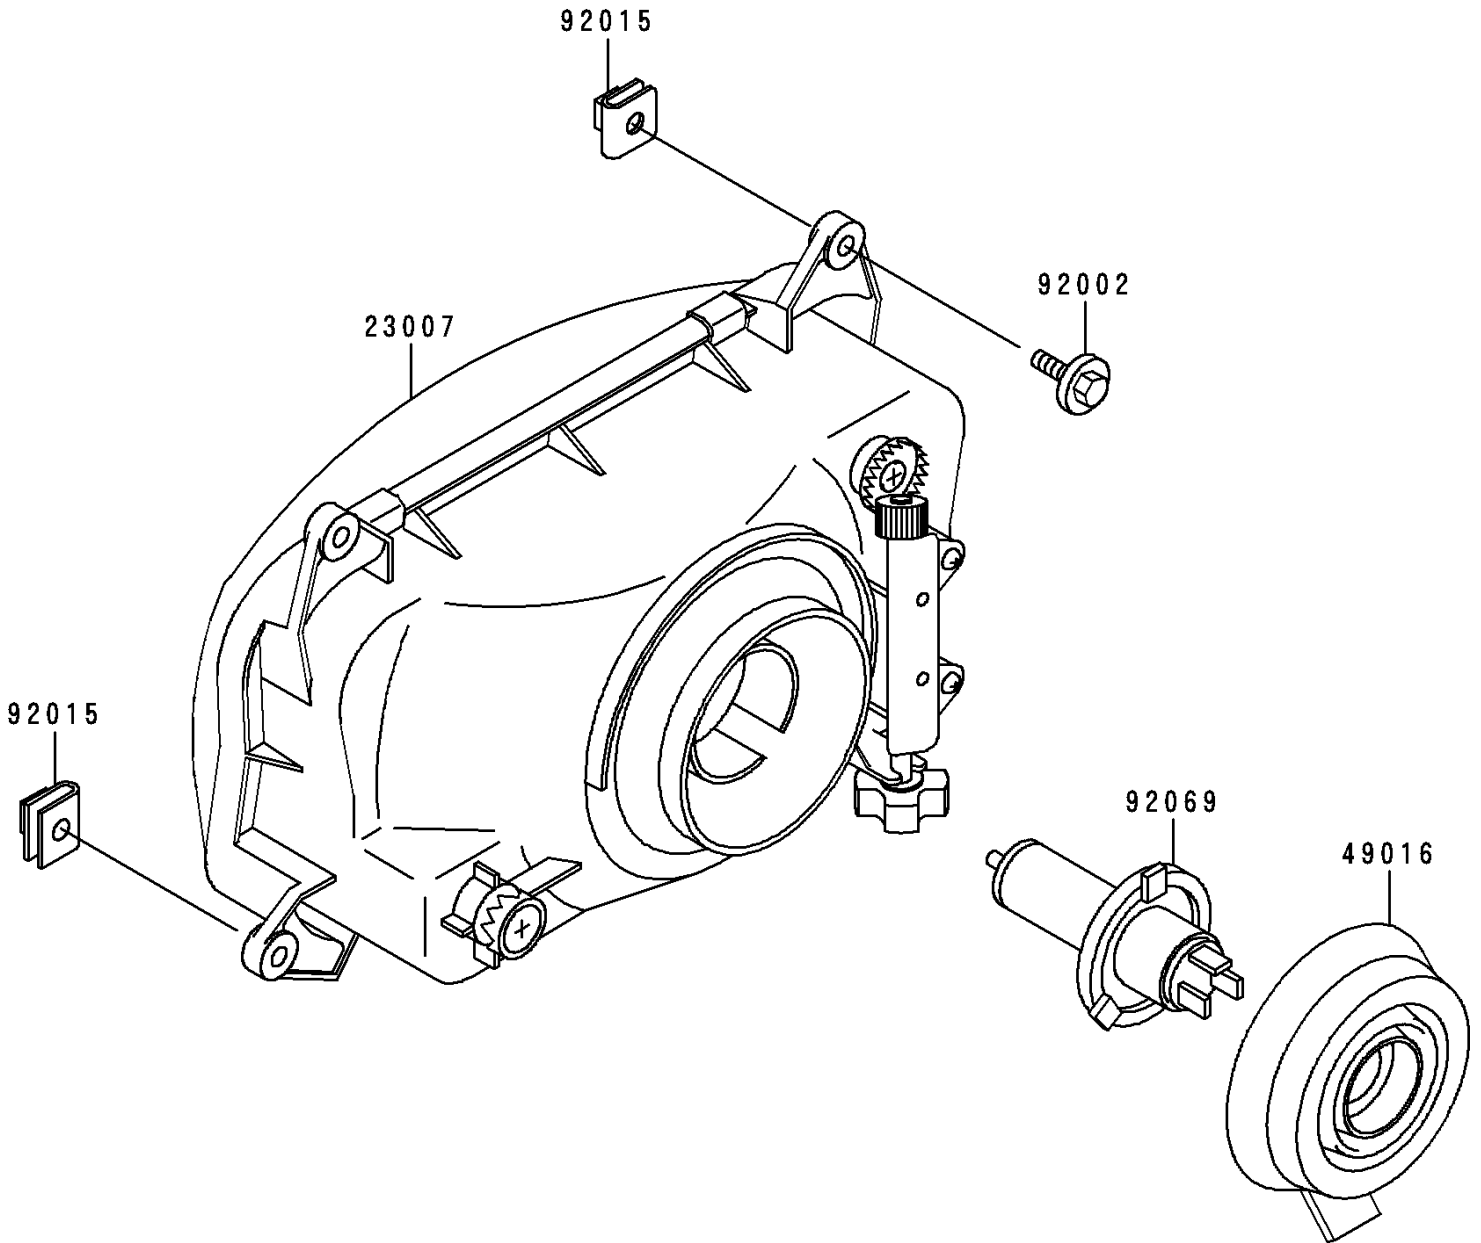

# 1996 Ninja<sup>®</sup> 500 PARTS DIAGRAM

Headlight(s)

F2710

# 1996 Ninja® 500 PARTS LIST

## Headlight(s)

ITEM NAME	PART NUMBER	QUANTITY
LENS-COMP,HEAD LAMP (Ref # 23007)	23007-1311	1
COVER-SEAL,HEAD LAMP SOCKET (Ref # 49016)	49016-1137	1
BOLT,6X22 (Ref # 92002)	92002-1262	4
NUT,6MM (Ref # 92015)	92015-1602	4
BULB,12V 60/55W,H4 (Ref # 92069)	92069-1002	1