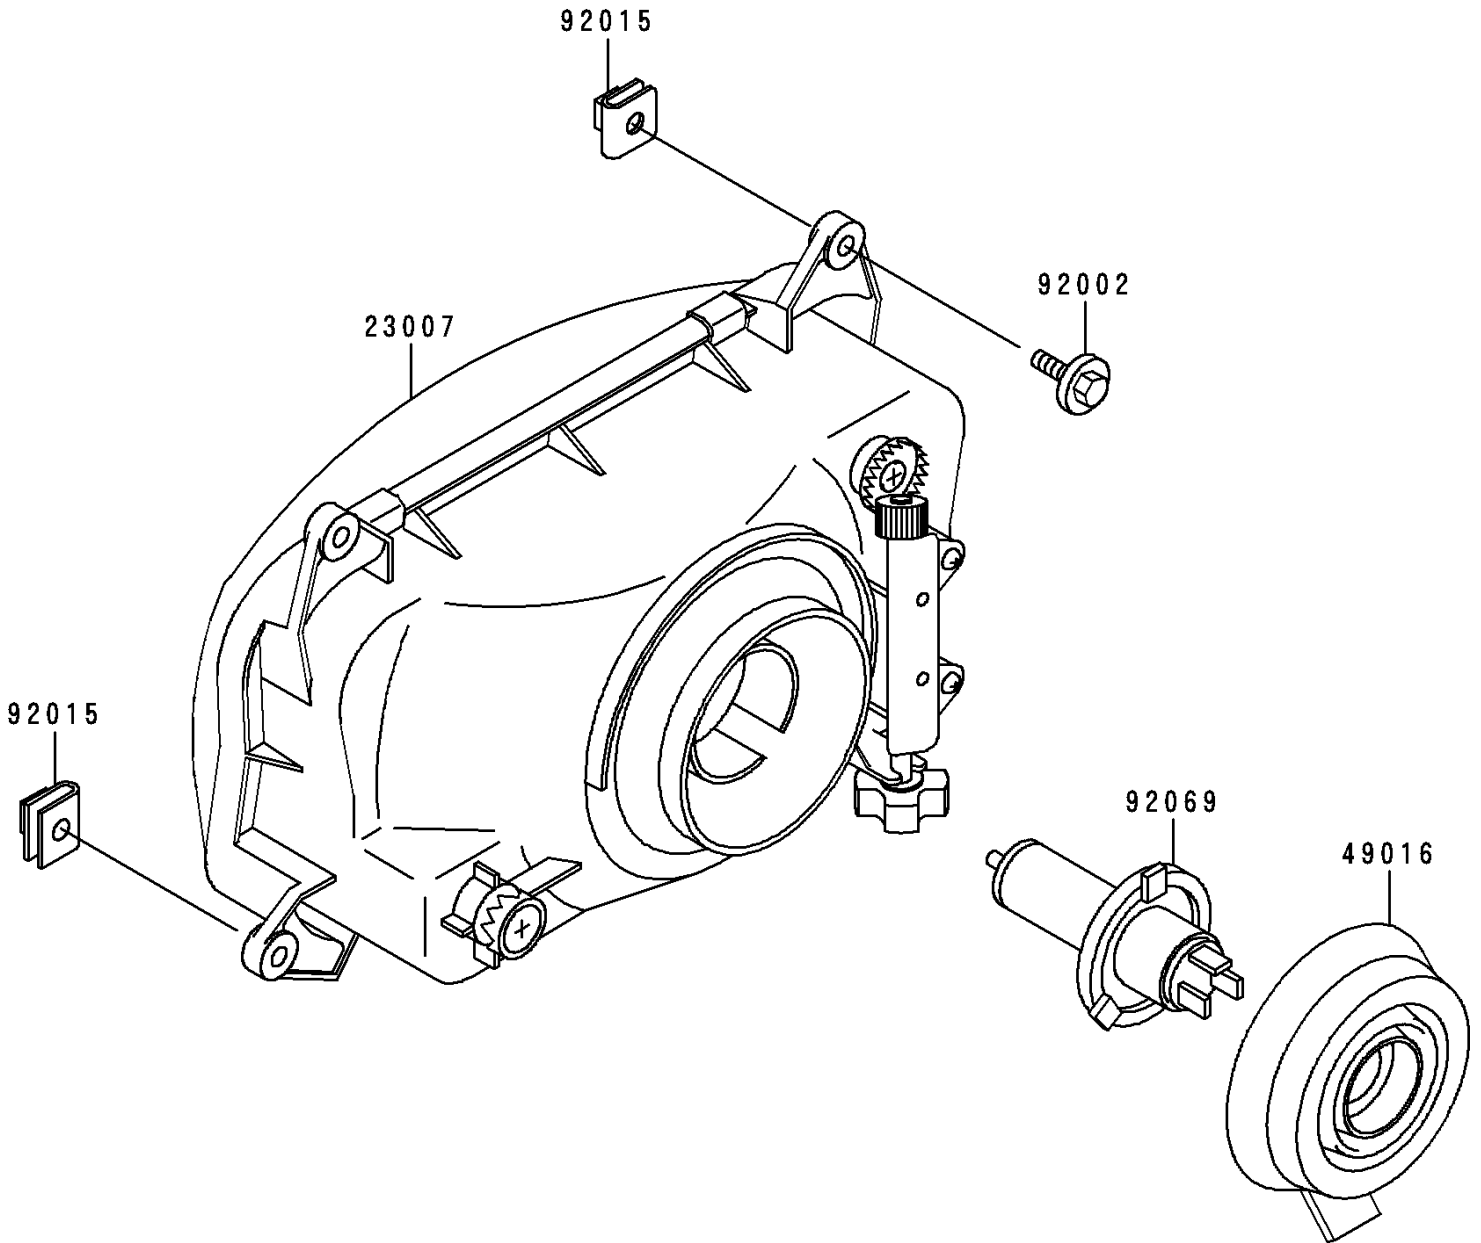

# 1997 Ninja<sup>®</sup> 500R PARTS DIAGRAM

Headlight(s)

F2710

# 1997 Ninja® 500R PARTS LIST

## Headlight(s)

ITEM NAME	PART NUMBER	QUANTITY
LENS-COMP,HEAD LAMP (Ref # 23007)	23007-1311	1
COVER-SEAL,HEAD LAMP SOCKET (Ref # 49016)	49016-1137	1
BOLT,6X22 (Ref # 92002)	92002-1262	4
NUT,6MM (Ref # 92015)	92015-1602	4
BULB,12V 60/55W,H4 (Ref # 92069)	92069-1002	1