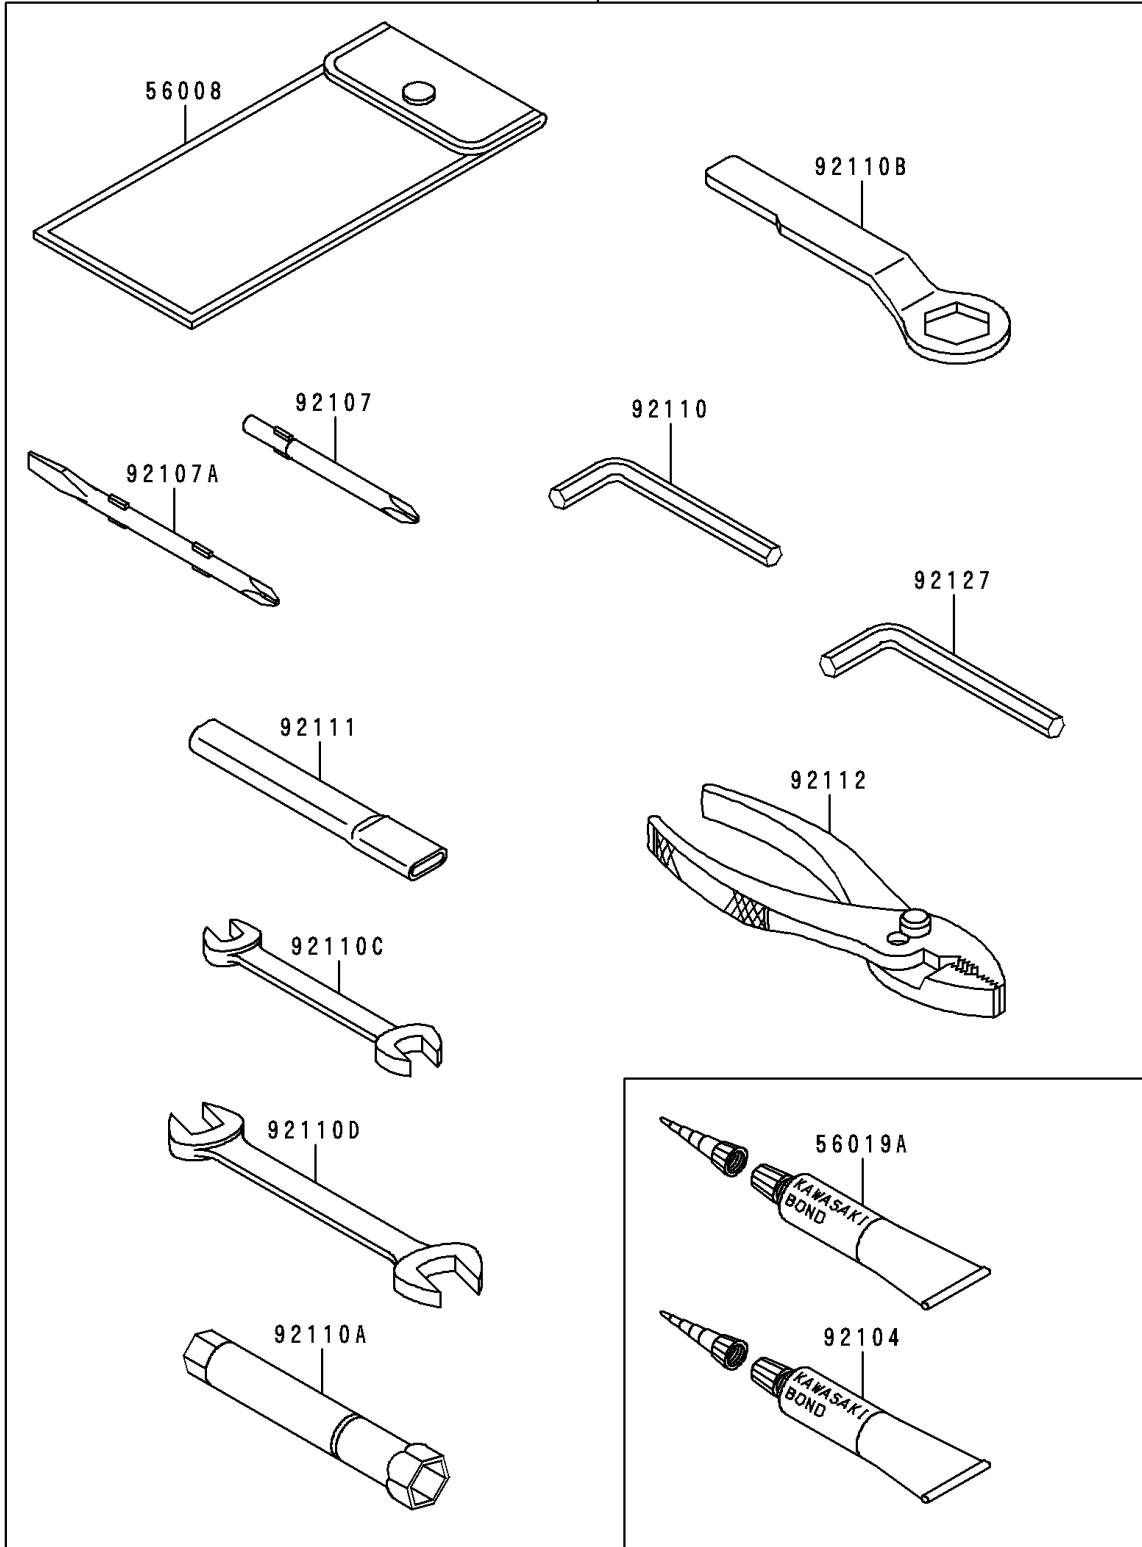

1995 Ninja® 500 PARTS DIAGRAM

Owner's Tools

56007

F2810

1995 Ninja® 500 PARTS LIST

Owner's Tools

ITEM NAME	PART NUMBER	QUANTITY
TOOL-KIT (Ref # 56007)	56007-1386	1
BAG,TOOL (Ref # 56008)	56008-1075	1
THREE BOND TB1211,HT/RS,WHITE (Ref # 56019A)	56019-120	1
GASKET-LIQUID,TUBE,100G,SILVER (Ref # 92104)	92104-002	1
TOOL-DRIVER,#3PHILLIPS (Ref # 92107)	92107-005	1
TOOL-DRIVER,#2PHILLIPS (Ref # 92107A)	92107-1053	1
TOOL-WRENCH,ALLEN,5MM (Ref # 92110)	92110-1015	1
TOOL-WRENCH,BOX,18MM (Ref # 92110A)	92110-1110	1
TOOL-WRENCH,BOX END,24MM (Ref # 92110B)	92110-1150	1
TOOL-WRENCH,OPEN END,10X12 (Ref # 92110C)	92110-1152	1
TOOL-WRENCH,OPEN END,14X17 (Ref # 92110D)	92110-1153	1
TOOL-BAR,BOX END WRENCH (Ref # 92111)	92111-1051	1
TOOL-PLIERS (Ref # 92112)	92112-003	1
TOOL-WRENCH,ALLEN,6MM (Ref # 92127)	92127-003	1