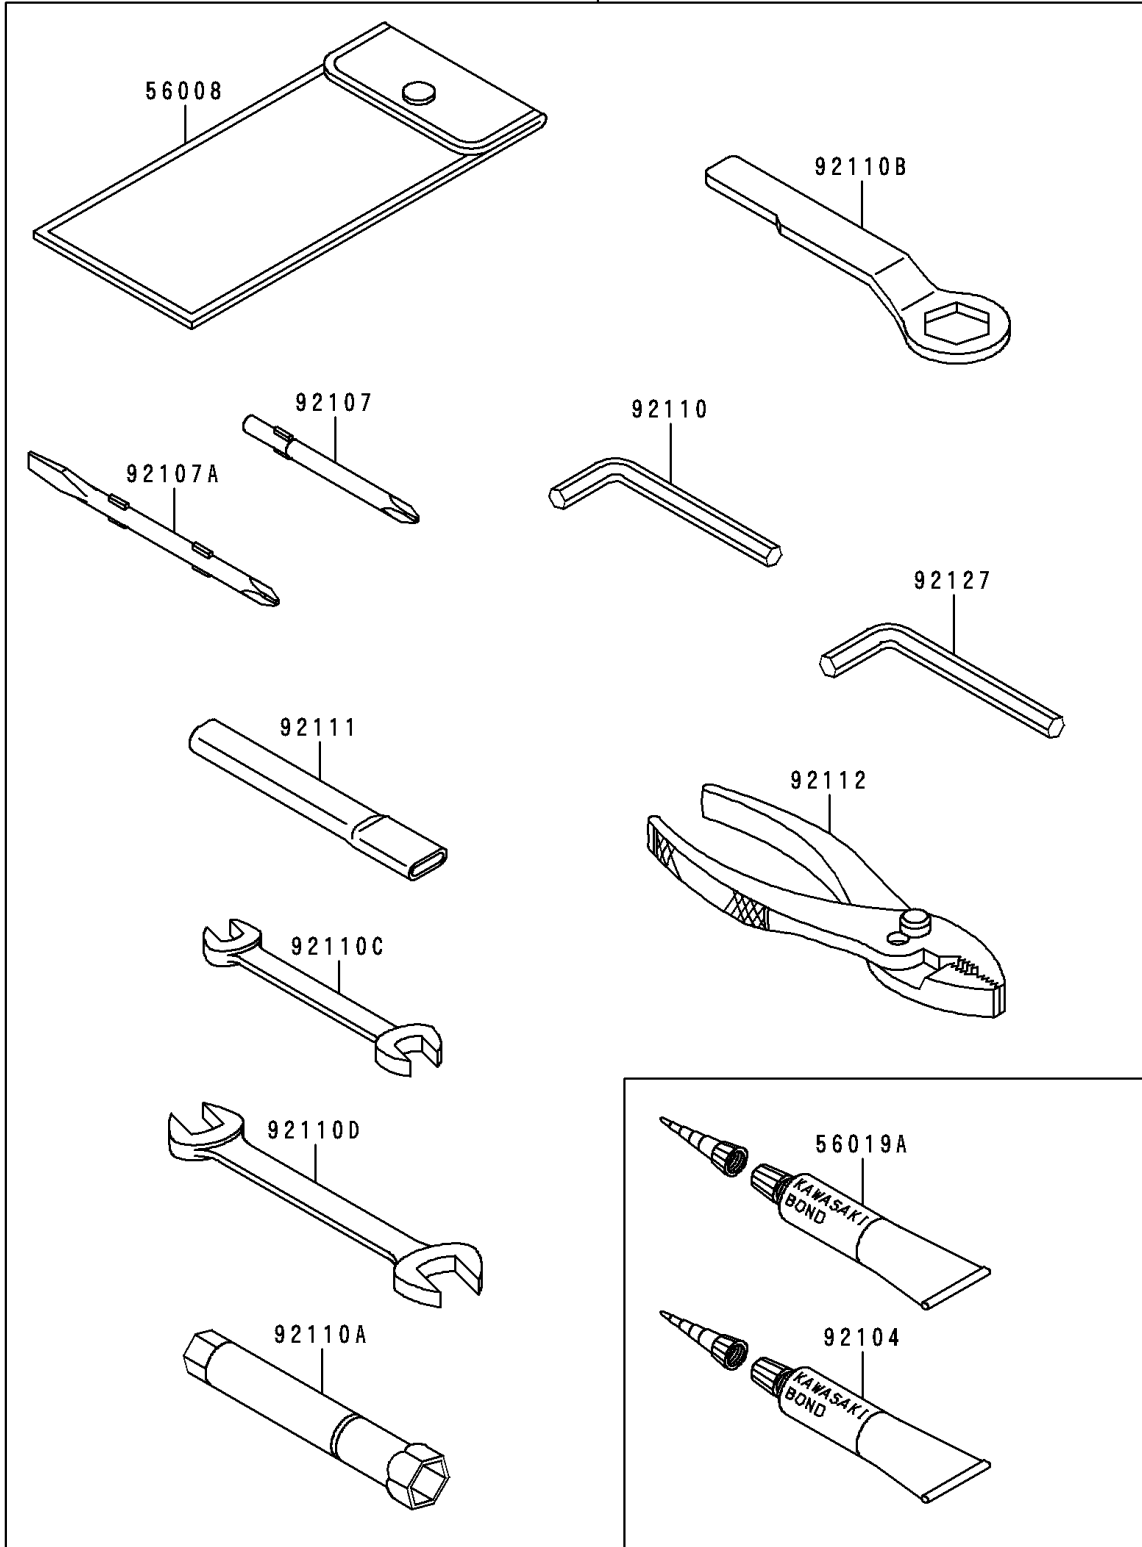

1996 Ninja® 500 PARTS DIAGRAM

Owner's Tools

56007

F2810

1996 Ninja® 500 PARTS LIST

Owner's Tools

ITEM NAME	PART NUMBER	QUANTITY
TOOL-KIT (Ref # 56007)	56007-1386	1
BAG,TOOL (Ref # 56008)	56008-1075	1
THREE BOND TB1211,HT/RS,WHITE (Ref # 56019A)	56019-120	1
GASKET-LIQUID,TUBE,100G,SILVER (Ref # 92104)	92104-002	1
TOOL-DRIVER,#3PHILLIPS (Ref # 92107)	92107-005	1
TOOL-DRIVER,#2PHILLIPS (Ref # 92107A)	92107-1053	1
TOOL-WRENCH,ALLEN,5MM (Ref # 92110)	92110-1015	1
TOOL-WRENCH,BOX,18MM (Ref # 92110A)	92110-1110	1
TOOL-WRENCH,BOX END,24MM (Ref # 92110B)	92110-1150	1
TOOL-WRENCH,OPEN END,10X12 (Ref # 92110C)	92110-1152	1
TOOL-WRENCH,OPEN END,14X17 (Ref # 92110D)	92110-1153	1
TOOL-BAR,BOX END WRENCH (Ref # 92111)	92111-1051	1
TOOL-PLIERS (Ref # 92112)	92112-003	1
TOOL-WRENCH,ALLEN,6MM (Ref # 92127)	92127-003	1