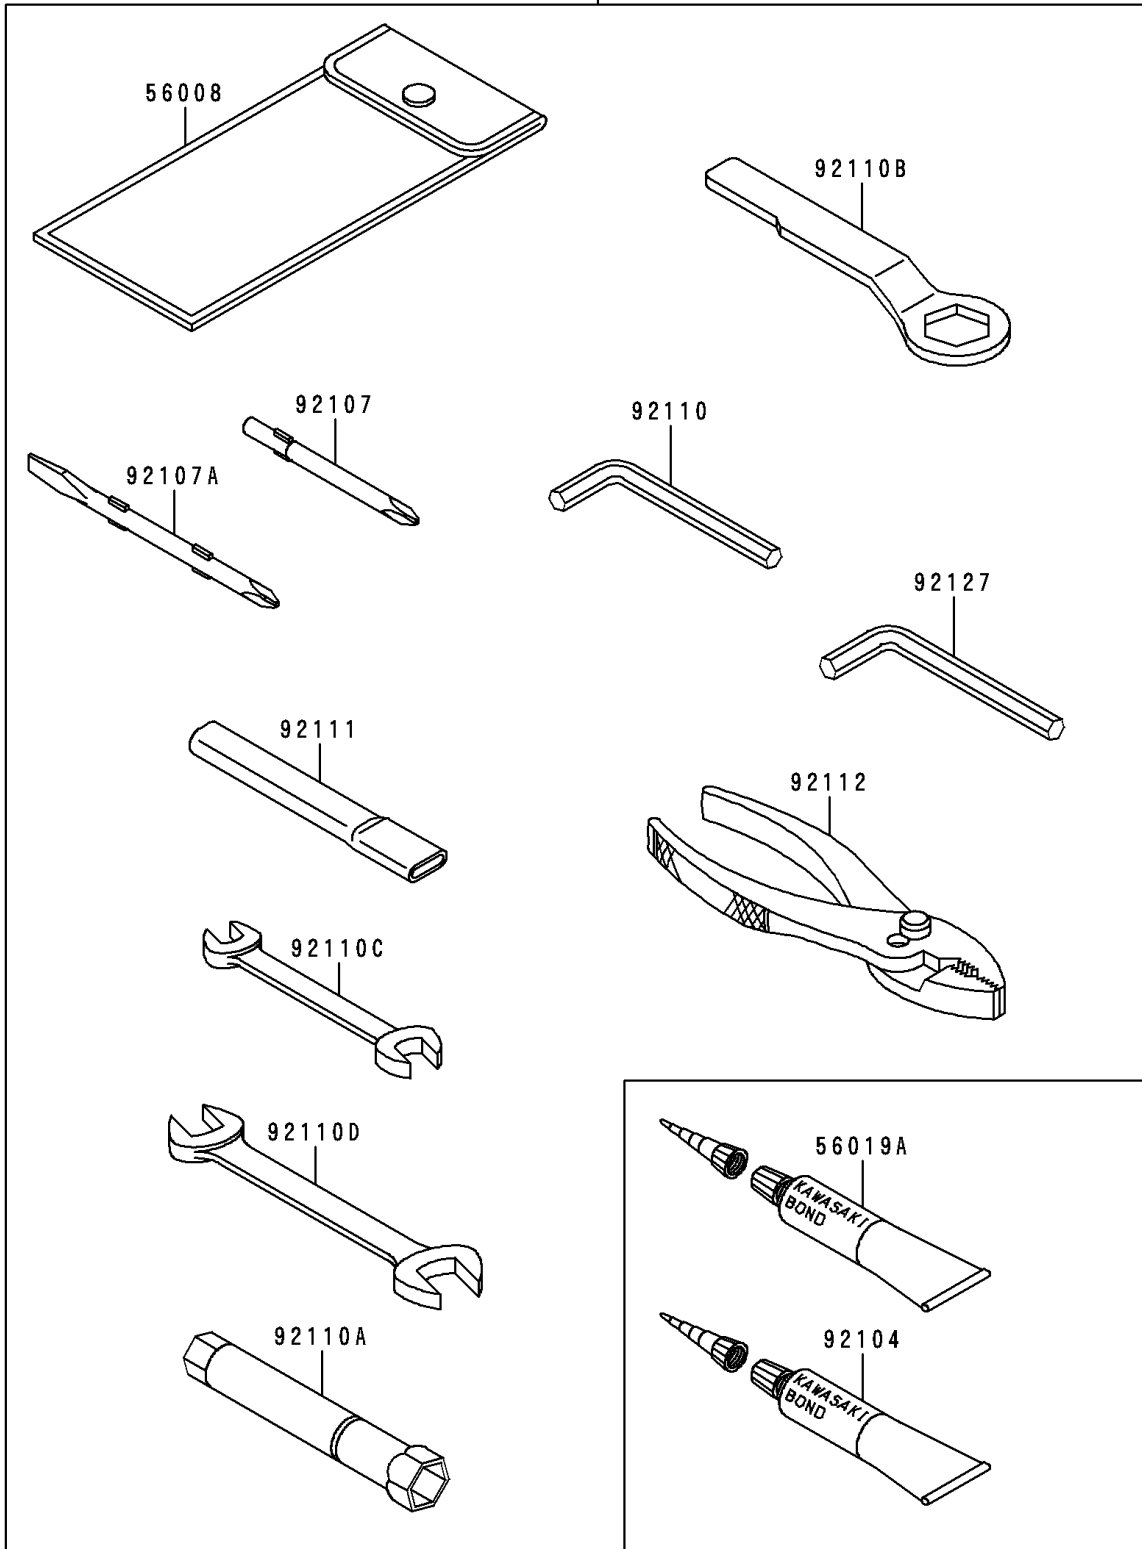

1997 Ninja® 500R PARTS DIAGRAM

Owner's Tools

56007

F2810

1997 Ninja® 500R PARTS LIST

Owner's Tools

ITEM NAME	PART NUMBER	QUANTITY
TOOL-KIT (Ref # 56007)	56007-1386	1
BAG,TOOL (Ref # 56008)	56008-1075	1
THREE BOND TB1211,HT/RS,WHITE (Ref # 56019A)	56019-120	1
GASKET-LIQUID,TUBE,100G,SILVER (Ref # 92104)	92104-002	1
TOOL-DRIVER,#3PHILLIPS (Ref # 92107)	92107-005	1
TOOL-DRIVER,#2PHILLIPS (Ref # 92107A)	92107-1053	1
TOOL-WRENCH,ALLEN,5MM (Ref # 92110)	92110-1015	1
TOOL-WRENCH,BOX,18MM (Ref # 92110A)	92110-1110	1
TOOL-WRENCH,BOX END,24MM (Ref # 92110B)	92110-1150	1
TOOL-WRENCH,OPEN END,10X12 (Ref # 92110C)	92110-1152	1
TOOL-WRENCH,OPEN END,14X17 (Ref # 92110D)	92110-1153	1
TOOL-BAR,BOX END WRENCH (Ref # 92111)	92111-1051	1
TOOL-PLIERS (Ref # 92112)	92112-003	1
TOOL-WRENCH,ALLEN,6MM (Ref # 92127)	92127-003	1