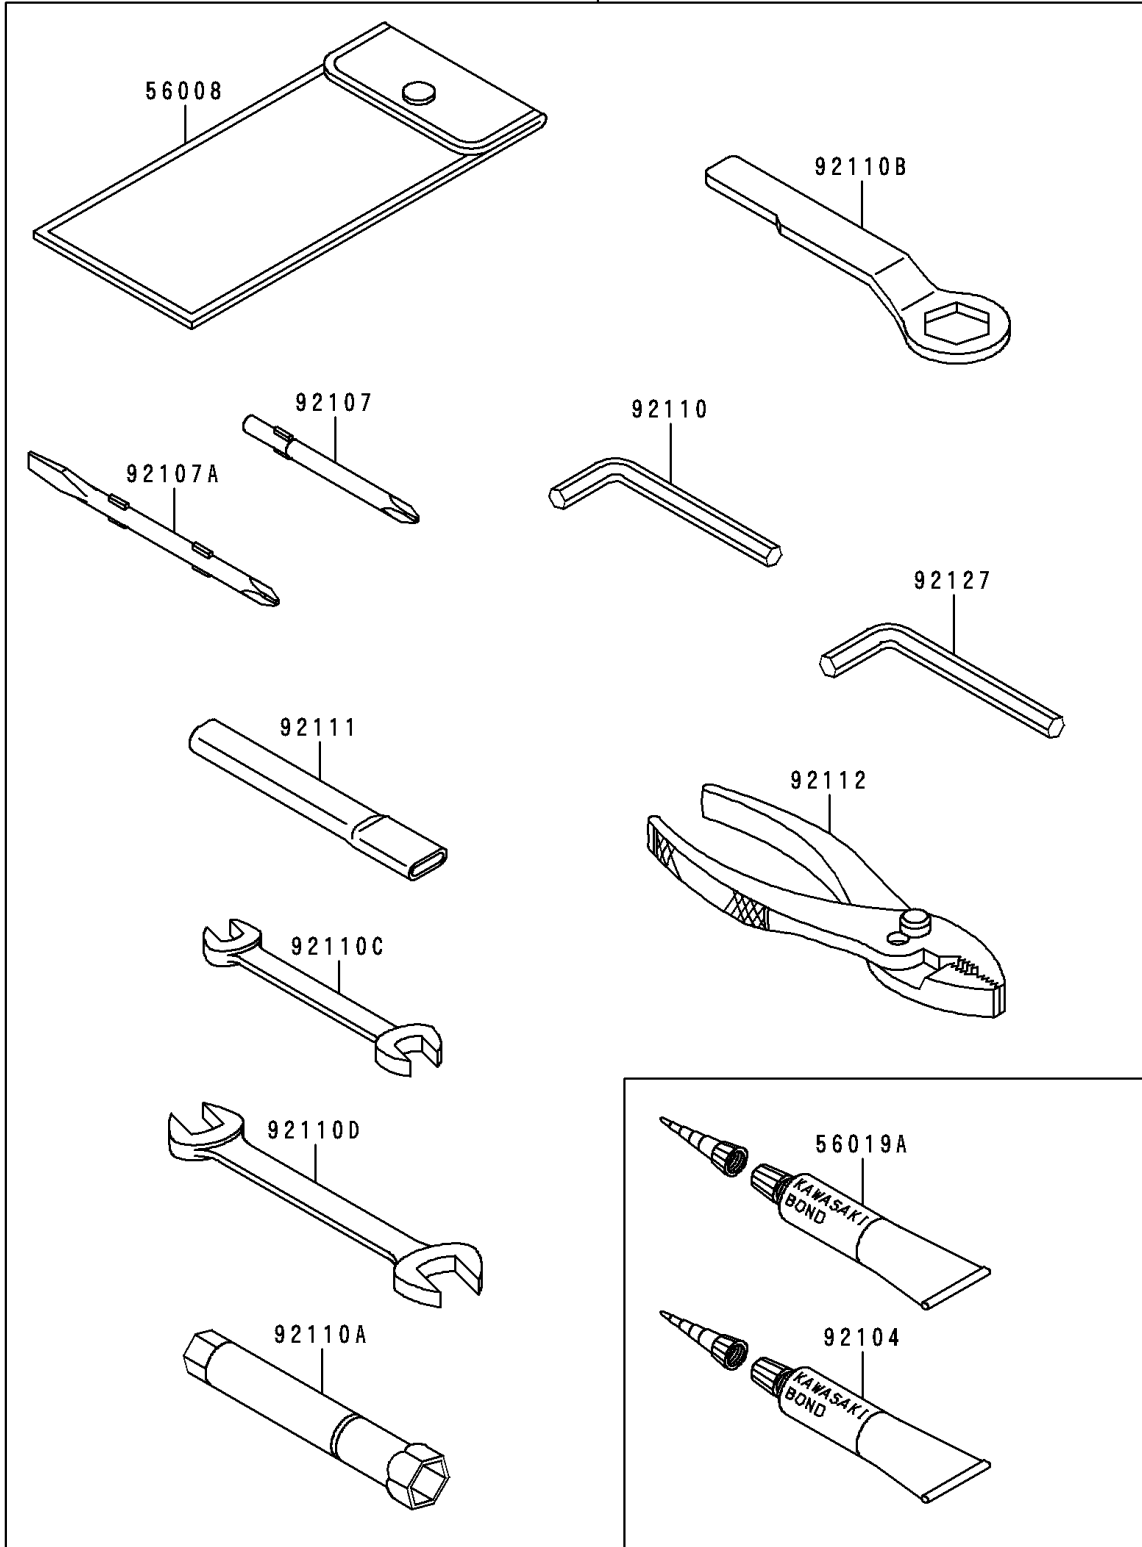

# 1998 Ninja® 500R PARTS DIAGRAM

Owner's Tools

56007

F2810

## 1998 Ninja® 500R PARTS LIST

### Owner's Tools

ITEM NAME	PART NUMBER	QUANTITY
TOOL-KIT (Ref # 56007)	56007-1386	1
BAG,TOOL (Ref # 56008)	56008-1075	1
THREE BOND TB1211,HT/RS,WHITE (Ref # 56019A)	56019-120	1
GASKET-LIQUID,TUBE,100G,SILVER (Ref # 92104)	92104-002	1
TOOL-DRIVER,#3PHILLIPS (Ref # 92107)	92107-005	1
TOOL-DRIVER,#2PHILLIPS (Ref # 92107A)	92107-1053	1
TOOL-WRENCH,ALLEN,5MM (Ref # 92110)	92110-1015	1
TOOL-WRENCH,BOX,18MM (Ref # 92110A)	92110-1110	1
TOOL-WRENCH,BOX END,24MM (Ref # 92110B)	92110-1150	1
TOOL-WRENCH,OPEN END,10X12 (Ref # 92110C)	92110-1152	1
TOOL-WRENCH,OPEN END,14X17 (Ref # 92110D)	92110-1153	1
TOOL-BAR,BOX END WRENCH (Ref # 92111)	92111-1051	1
TOOL-PLIERS (Ref # 92112)	92112-003	1
TOOL-WRENCH,ALLEN,6MM (Ref # 92127)	92127-003	1