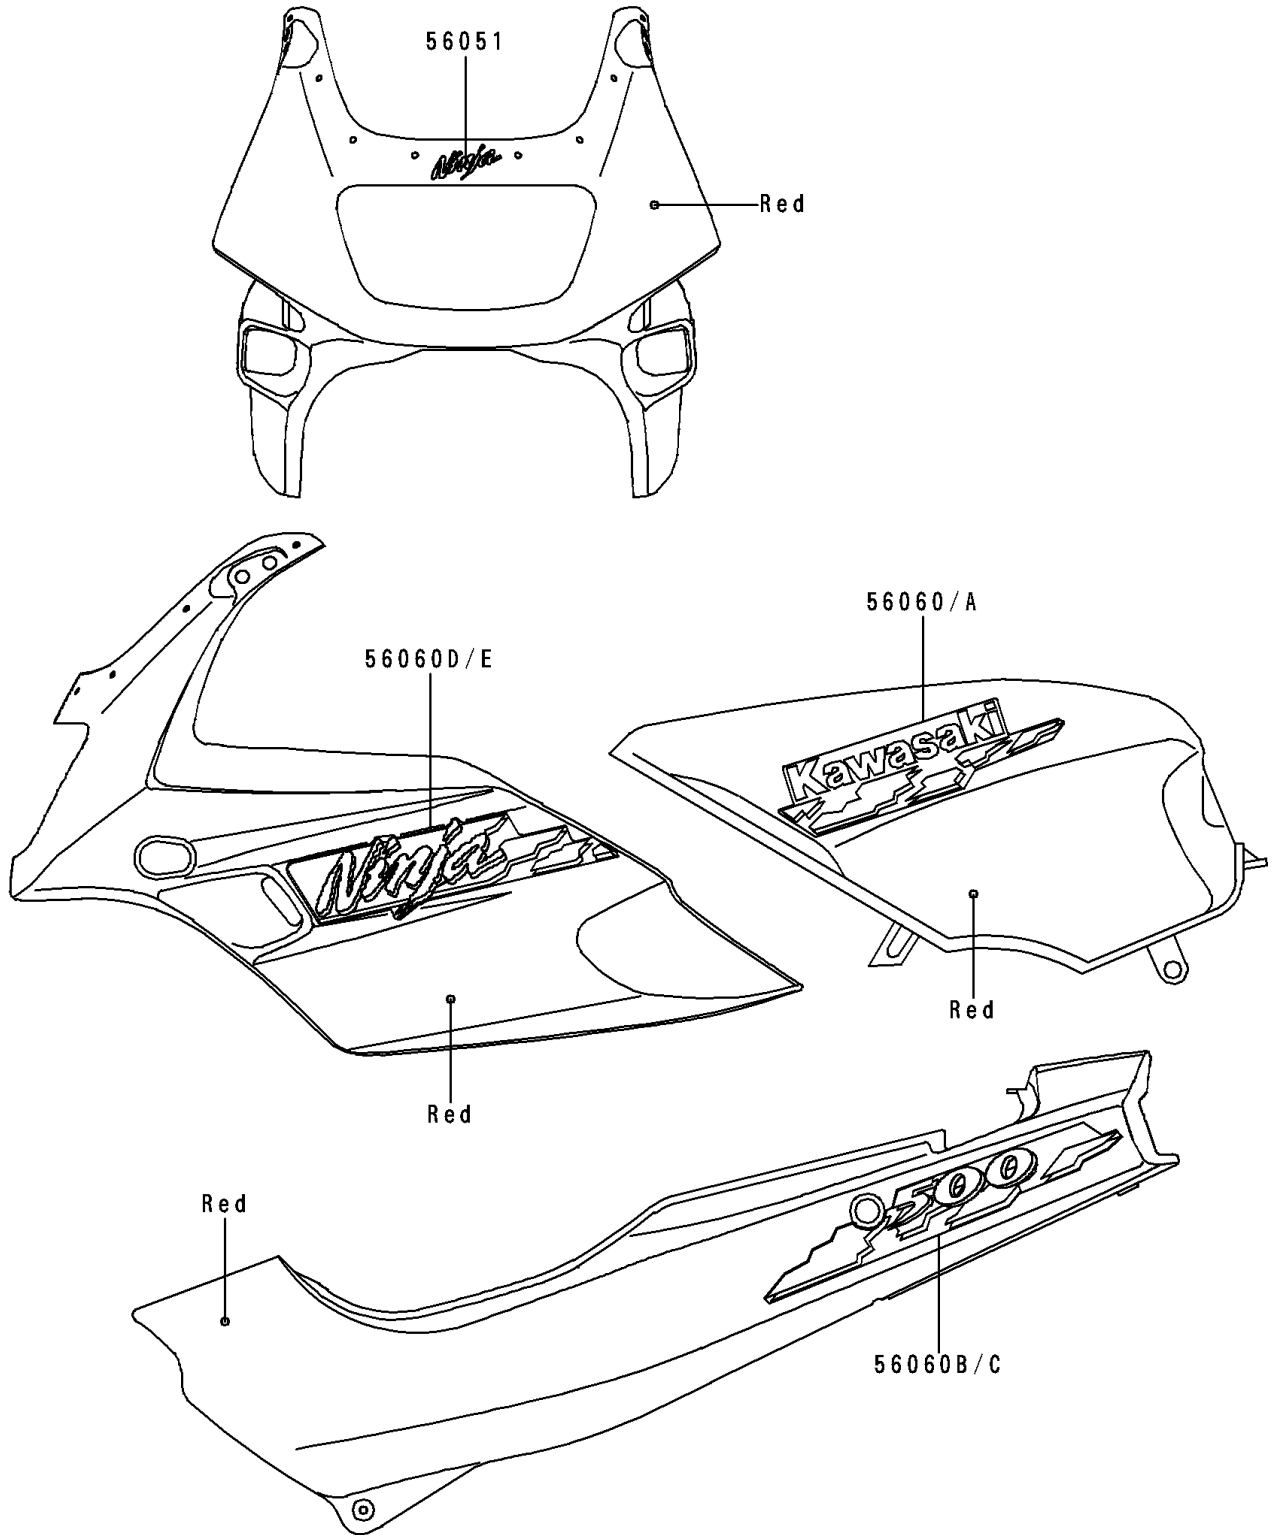

1994 Ninja® 500 PARTS DIAGRAM

Decals(Red)(EX500-D1)

F 28 6 1

1994 Ninja® 500 PARTS LIST

Decals(Red)(EX500-D1)

ITEM NAME	PART NUMBER	QUANTITY
MARK,NINJA (Ref # 56051)	56051-1139	1
PATTERN,FUEL TANK,LH (Ref # 56060)	56060-1844	1
PATTERN,FUEL TANK,RH (Ref # 56060A)	56060-1845	1
PATTERN,SIDE COVER,LH (Ref # 56060B)	56060-1846	1
PATTERN,SIDE COVER,RH (Ref # 56060C)	56060-1847	1
PATTERN,UPP COWLING,LH (Ref # 56060D)	56060-1848	1
PATTERN,UPP COWLING,RH (Ref # 56060E)	56060-1849	1