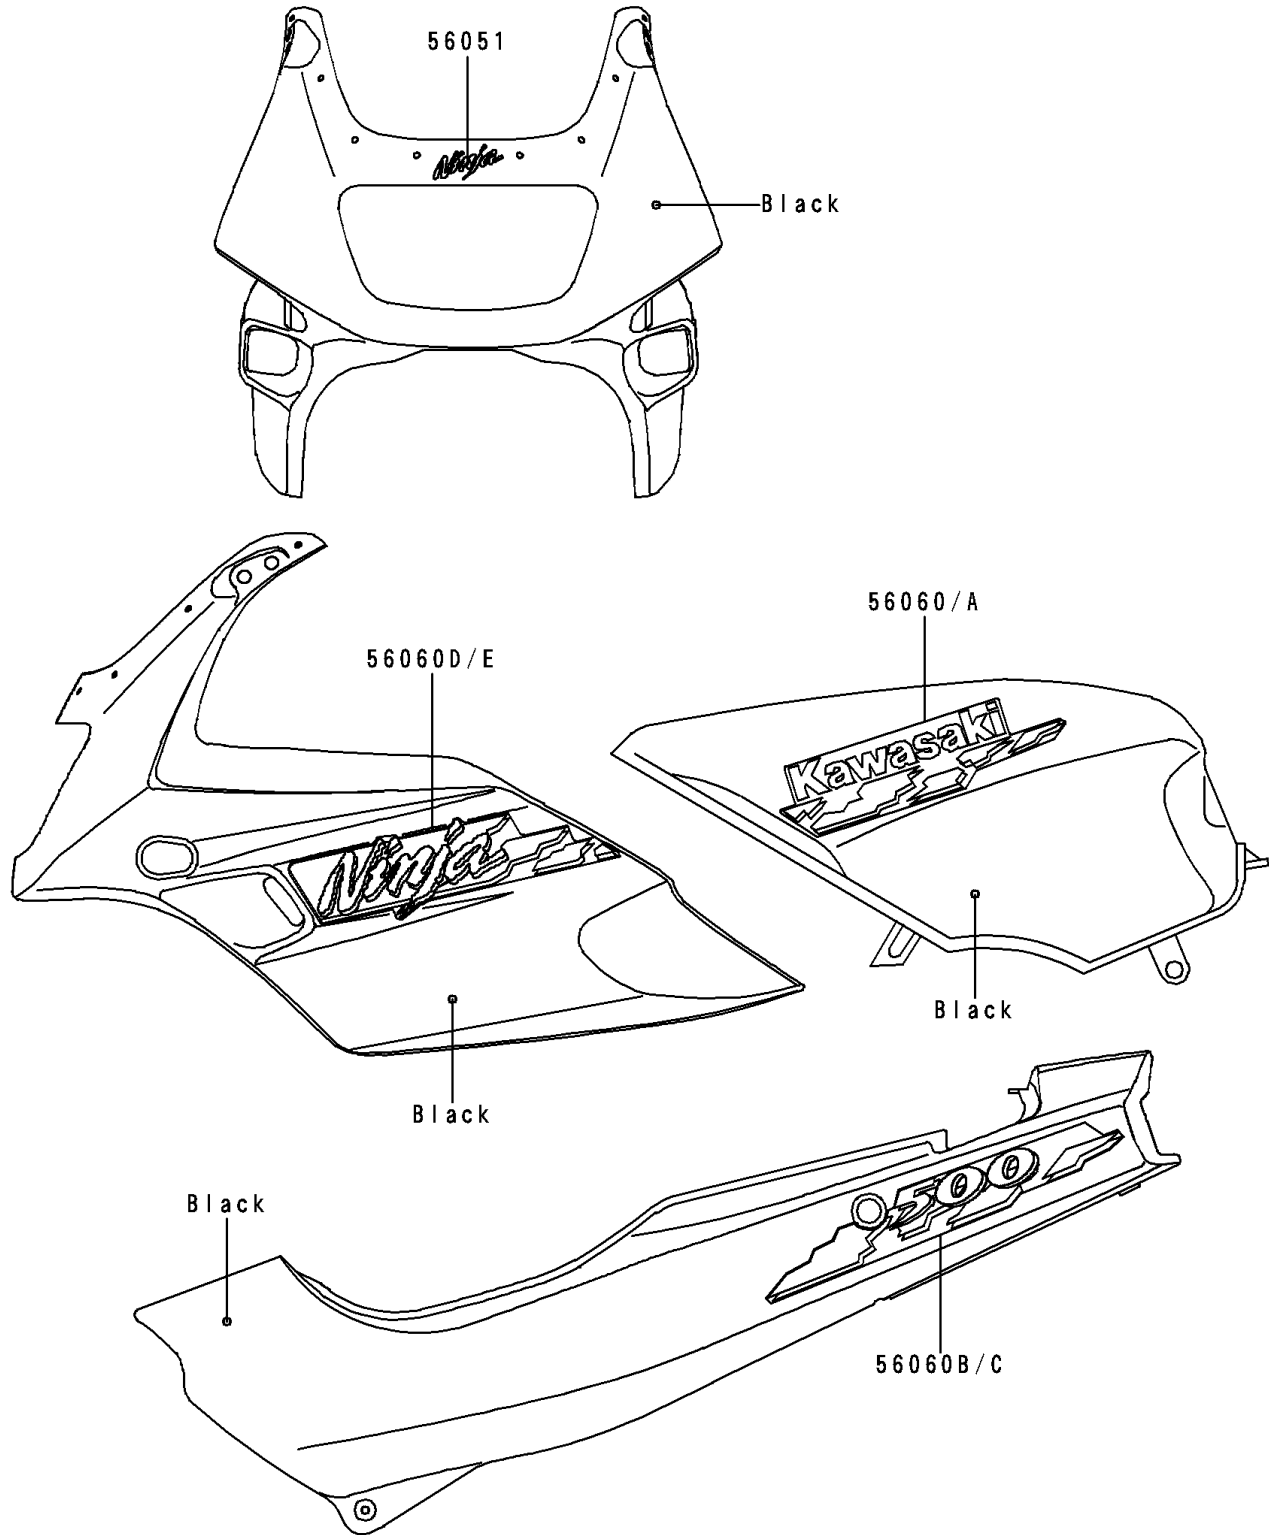

1994 Ninja® 500 PARTS DIAGRAM

Decals(Black)(EX500-D1)

F2861A

1994 Ninja® 500 PARTS LIST

Decals(Black)(EX500-D1)

ITEM NAME	PART NUMBER	QUANTITY
MARK,NINJA (Ref # 56051)	56051-1138	1
PATTERN,FUEL TANK,LH (Ref # 56060)	56060-1838	1
PATTERN,FUEL TANK,RH (Ref # 56060A)	56060-1839	1
PATTERN,SIDE COVER,LH (Ref # 56060B)	56060-1840	1
PATTERN,SIDE COVER,RH (Ref # 56060C)	56060-1841	1
PATTERN,UPP COWLING,LH (Ref # 56060D)	56060-1842	1
PATTERN,UPP COWLING,RH (Ref # 56060E)	56060-1843	1