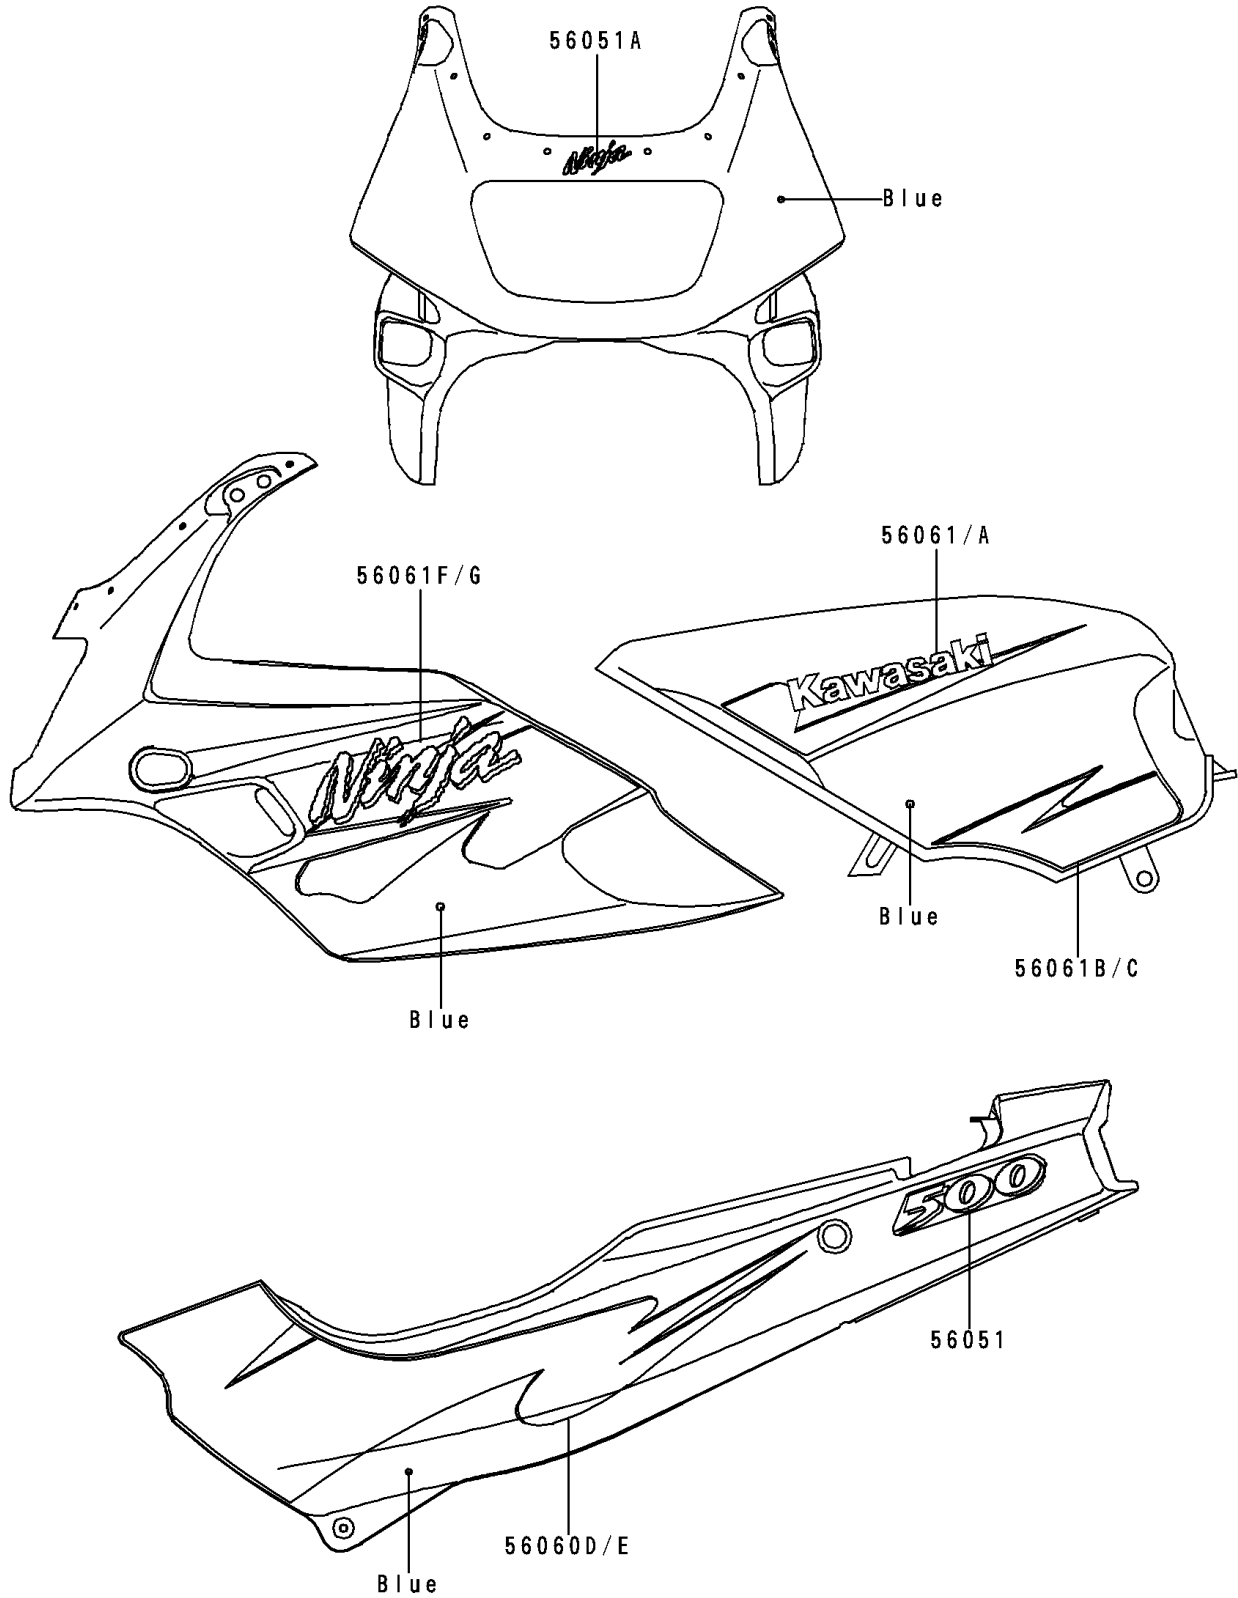

1995 Ninja® 500 PARTS DIAGRAM

Decals(Blue)(EX500-D2)

F2861C

1995 Ninja® 500 PARTS LIST

Decals(Blue)(EX500-D2)

ITEM NAME	PART NUMBER	QUANTITY
MARK,500 (Ref # 56051)	56051-1200	2
MARK,NINJA (Ref # 56051A)	56051-1202	1
PATTERN,FUEL TANK,LH,UPP (Ref # 56061)	56061-1149	1
PATTERN,FUEL TANK,RH,UPP (Ref # 56061A)	56061-1150	1
PATTERN,FUEL TANK,LH,LWR (Ref # 56061B)	56061-1151	1
PATTERN,FUEL TANK,RH,LWR (Ref # 56061C)	56061-1152	1
PATTERN,UPP COWLING,LH (Ref # 56061F)	56061-1155	1
PATTERN,UPP COWLING,RH (Ref # 56061G)	56061-1156	1
PATTERN,SIDE COVER,LH (Ref # 56061D)	56061-1153	1
PATTERN,SIDE COVER,RH (Ref # 56061E)	56061-1154	1