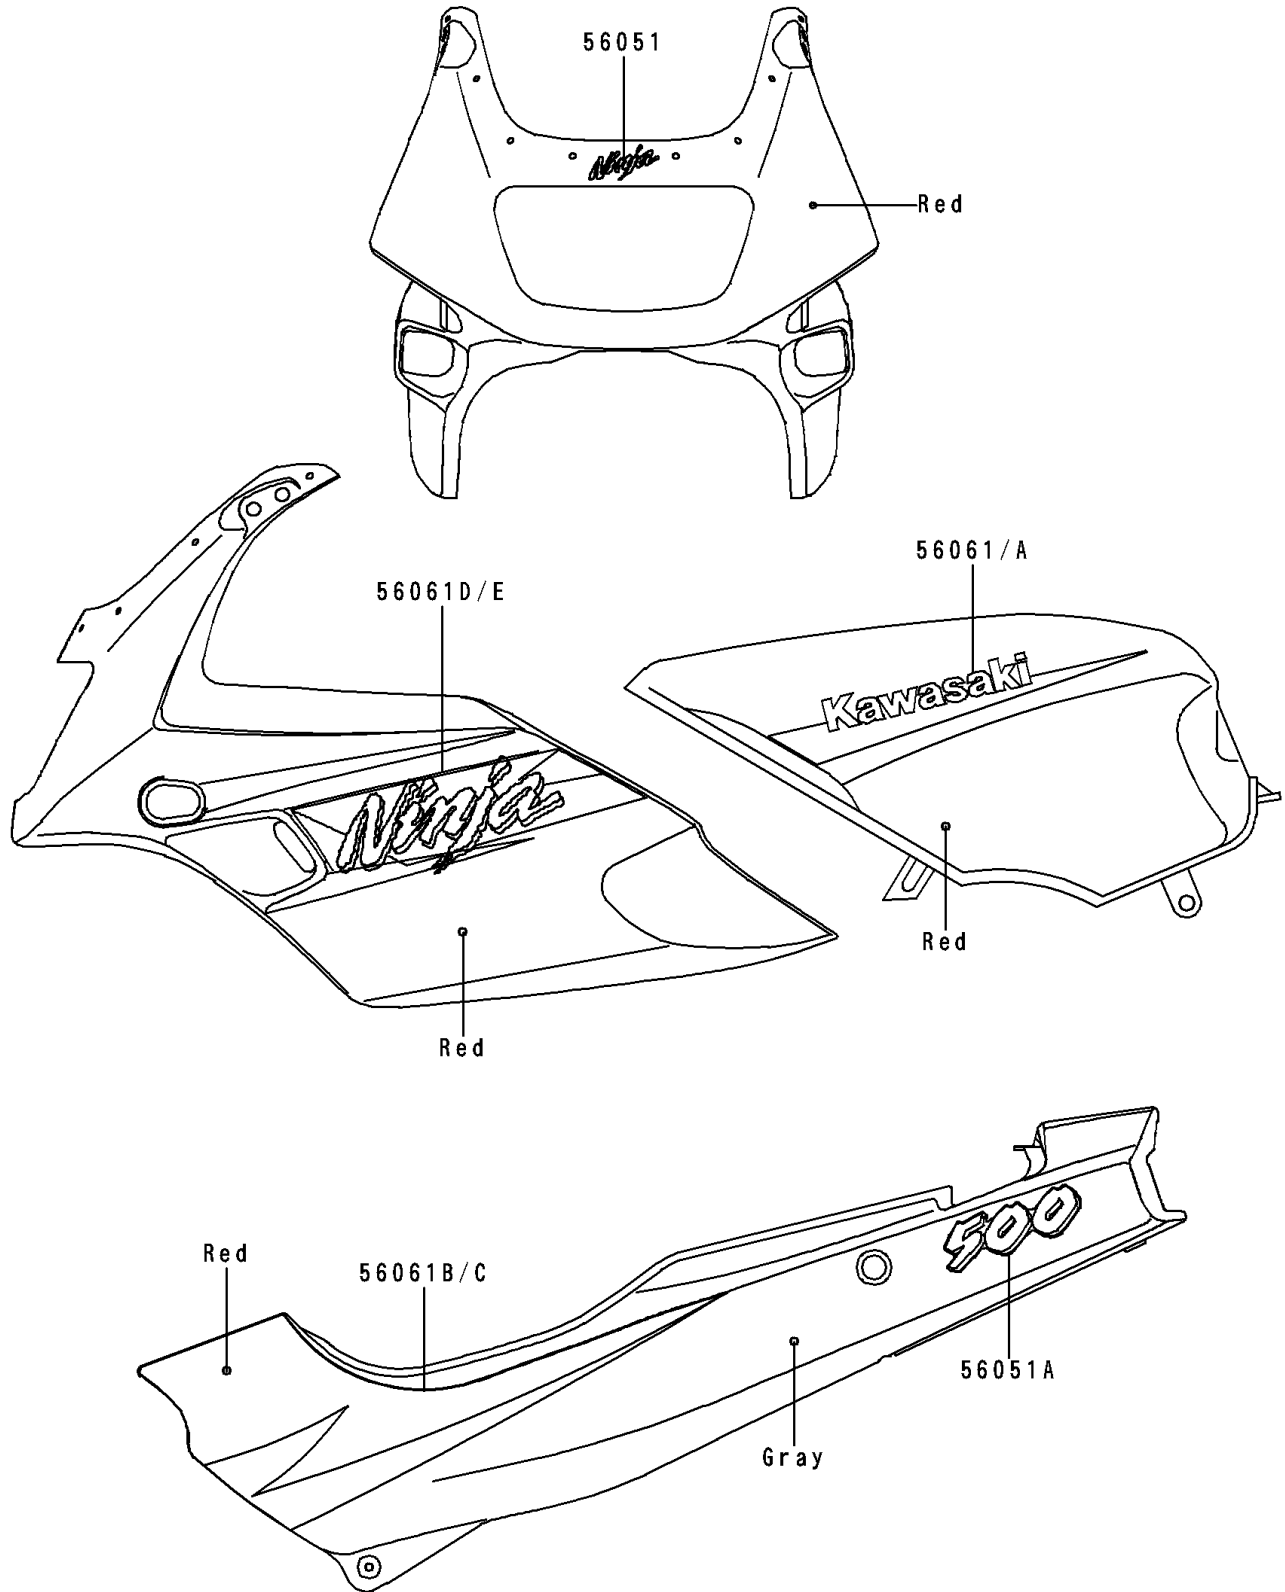

# 1996 Ninja® 500 PARTS DIAGRAM

Decals(Red)(EX500-D3)

F2861D

# 1996 Ninja® 500 PARTS LIST

Decals(Red)(EX500-D3)

ITEM NAME	PART NUMBER	QUANTITY
MARK,NINJA (Ref # 56051)	56051-1139	1
MARK,SIDE COVER,500 (Ref # 56051A)	56051-1330	2
PATTERN,FUEL TANK,LH (Ref # 56061)	56061-1490	1
PATTERN,FUEL TANK,RH (Ref # 56061A)	56061-1491	1
PATTERN,SIDE COVER,LH (Ref # 56061B)	56061-1492	1
PATTERN,SIDE COVER,RH (Ref # 56061C)	56061-1493	1
PATTERN,UPP COWLING,LH (Ref # 56061D)	56061-1494	1
PATTERN,UPP COWLING,RH (Ref # 56061E)	56061-1495	1