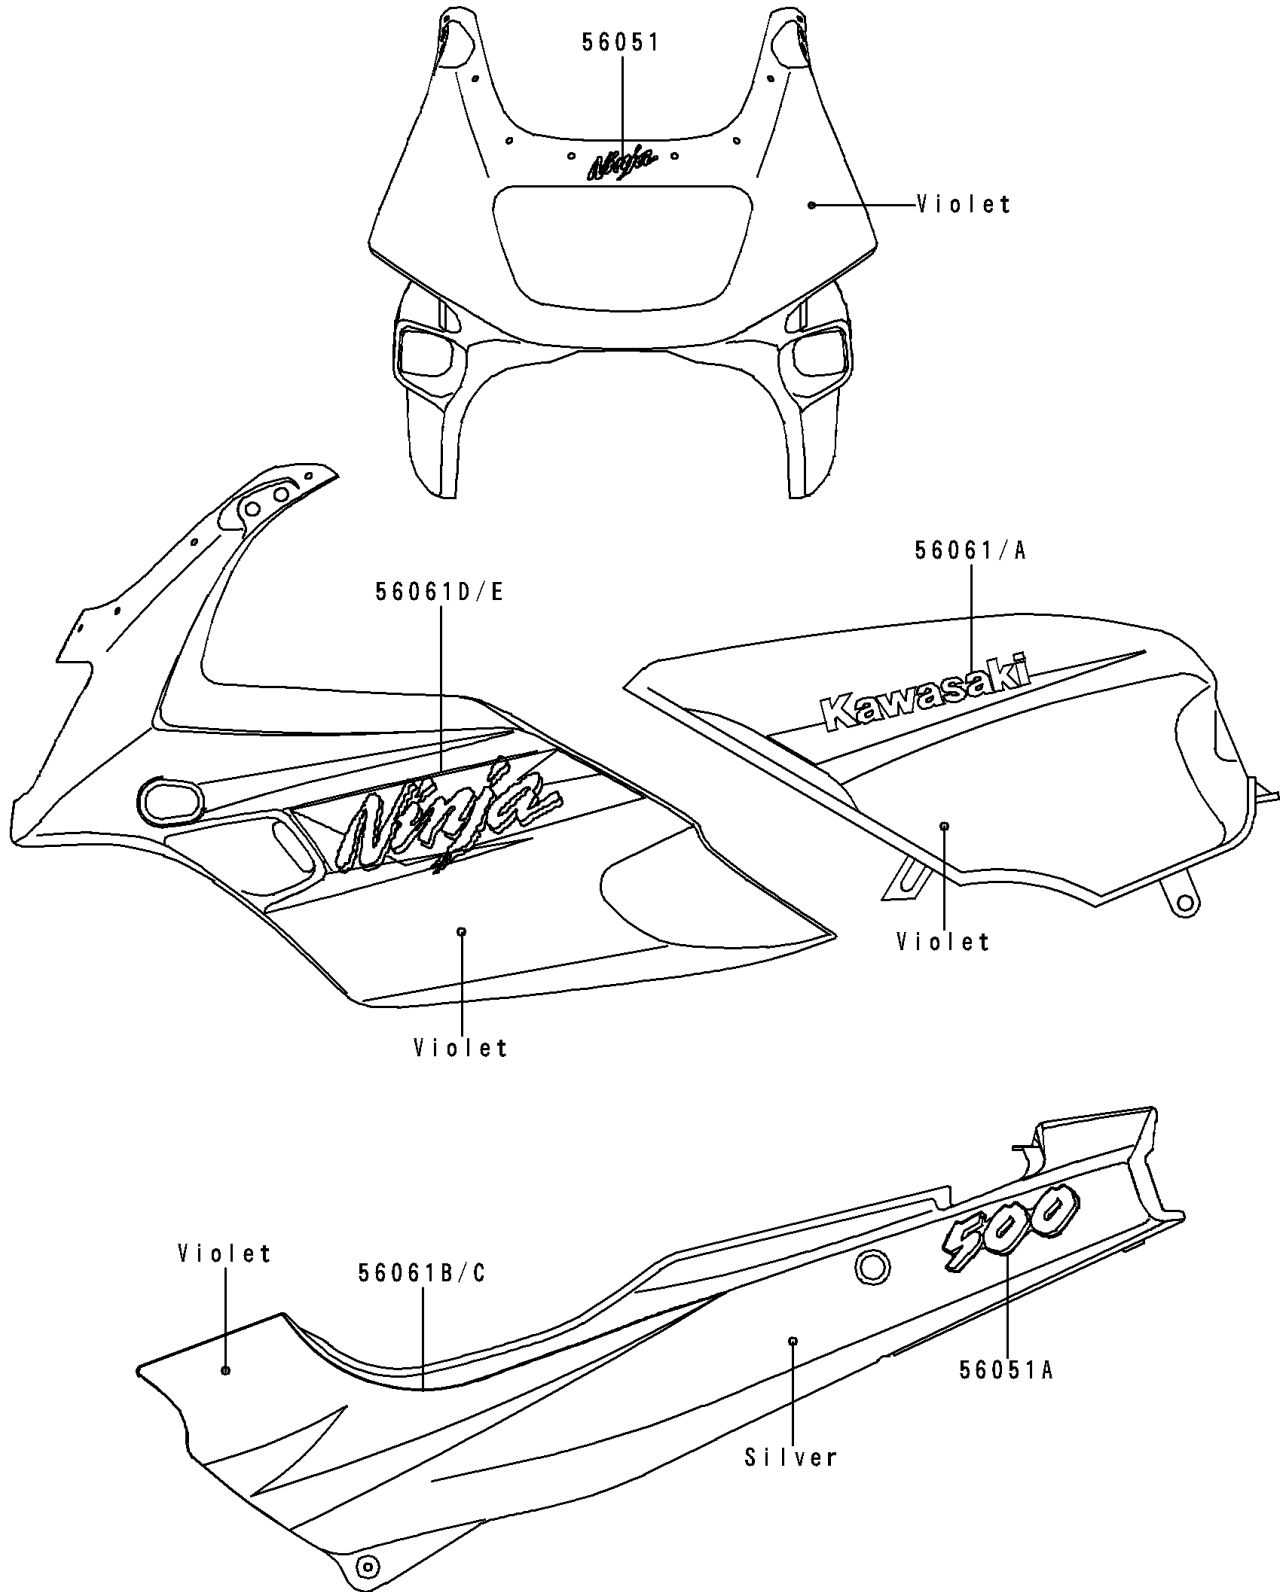

1996 Ninja® 500 PARTS DIAGRAM

Decals(Violet)(EX500-D3)

F2861E

1996 Ninja® 500 PARTS LIST

Decals(Violet)(EX500-D3)

ITEM NAME	PART NUMBER	QUANTITY
MARK,UPP COWLING,NINJA (Ref # 56051)	56051-1331	1
MARK,SIDE COVER,500 (Ref # 56051A)	56051-1332	2
PATTERN,FUEL TANK,LH (Ref # 56061)	56061-1496	1
PATTERN,FUEL TANK,RH (Ref # 56061A)	56061-1497	1
PATTERN,SIDE COVER,LH (Ref # 56061B)	56061-1498	1
PATTERN,SIDE COVER,RH (Ref # 56061C)	56061-1499	1
PATTERN,UPP COWLING,LH (Ref # 56061D)	56061-1500	1
PATTERN,UPP COWLING,RH (Ref # 56061E)	56061-1501	1