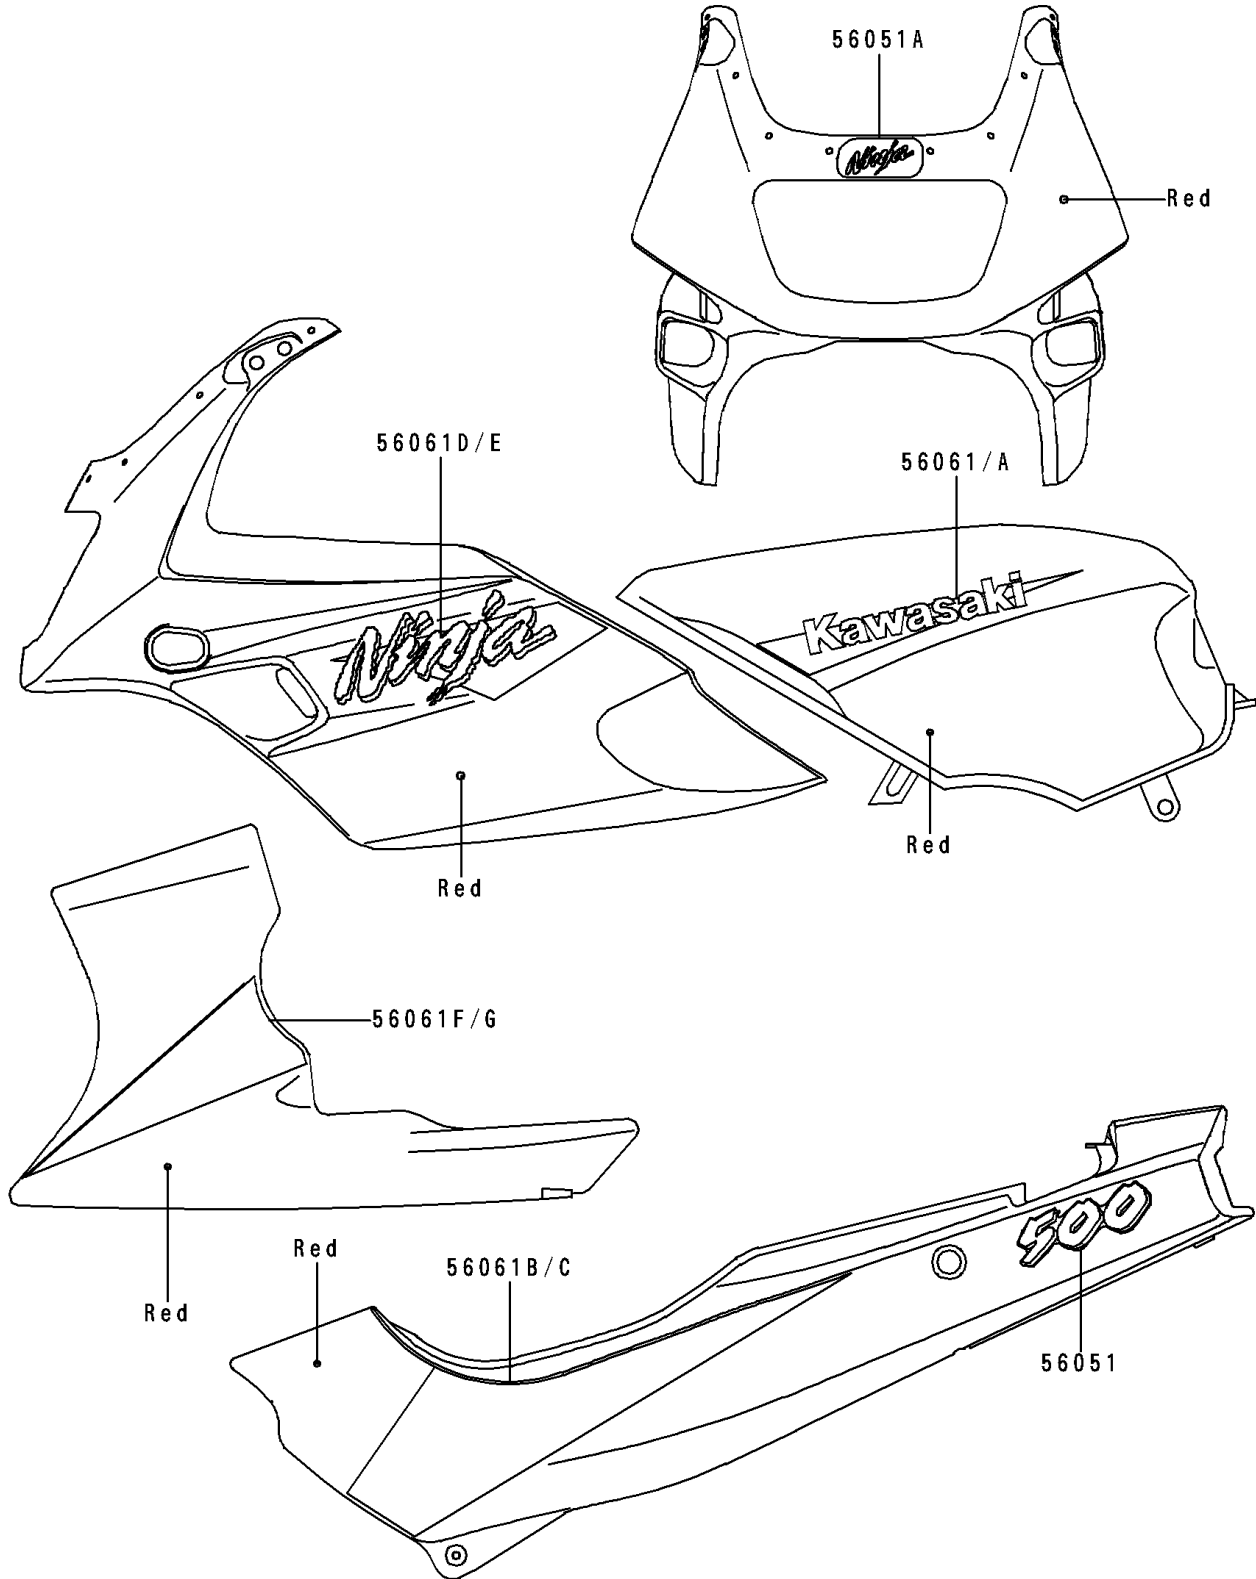

# 1997 Ninja® 500R PARTS DIAGRAM

Decals(Red)(EX500-D4)

F2861F

# 1997 Ninja® 500R PARTS LIST

Decals(Red)(EX500-D4)

ITEM NAME	PART NUMBER	QUANTITY
MARK,SIDE COVER,500 (Ref # 56051)	56051-1560	2
MARK,UPP COWLING,NINJA (Ref # 56051A)	56051-1561	1
PATTERN,FUEL TANK,LH (Ref # 56061)	56061-1843	1
PATTERN,FUEL TANK,RH (Ref # 56061A)	56061-1844	1
PATTERN,SIDE COVER,LH (Ref # 56061B)	56061-1845	1
PATTERN,SIDE COVER,RH (Ref # 56061C)	56061-1846	1
PATTERN,UPP COWLING,LH (Ref # 56061D)	56061-1847	1
PATTERN,UPP COWLING,RH (Ref # 56061E)	56061-1848	1
PATTERN,LWR COWLING,LH (Ref # 56061F)	56061-1849	1
PATTERN,LWR COWLING,RH (Ref # 56061G)	56061-1850	1