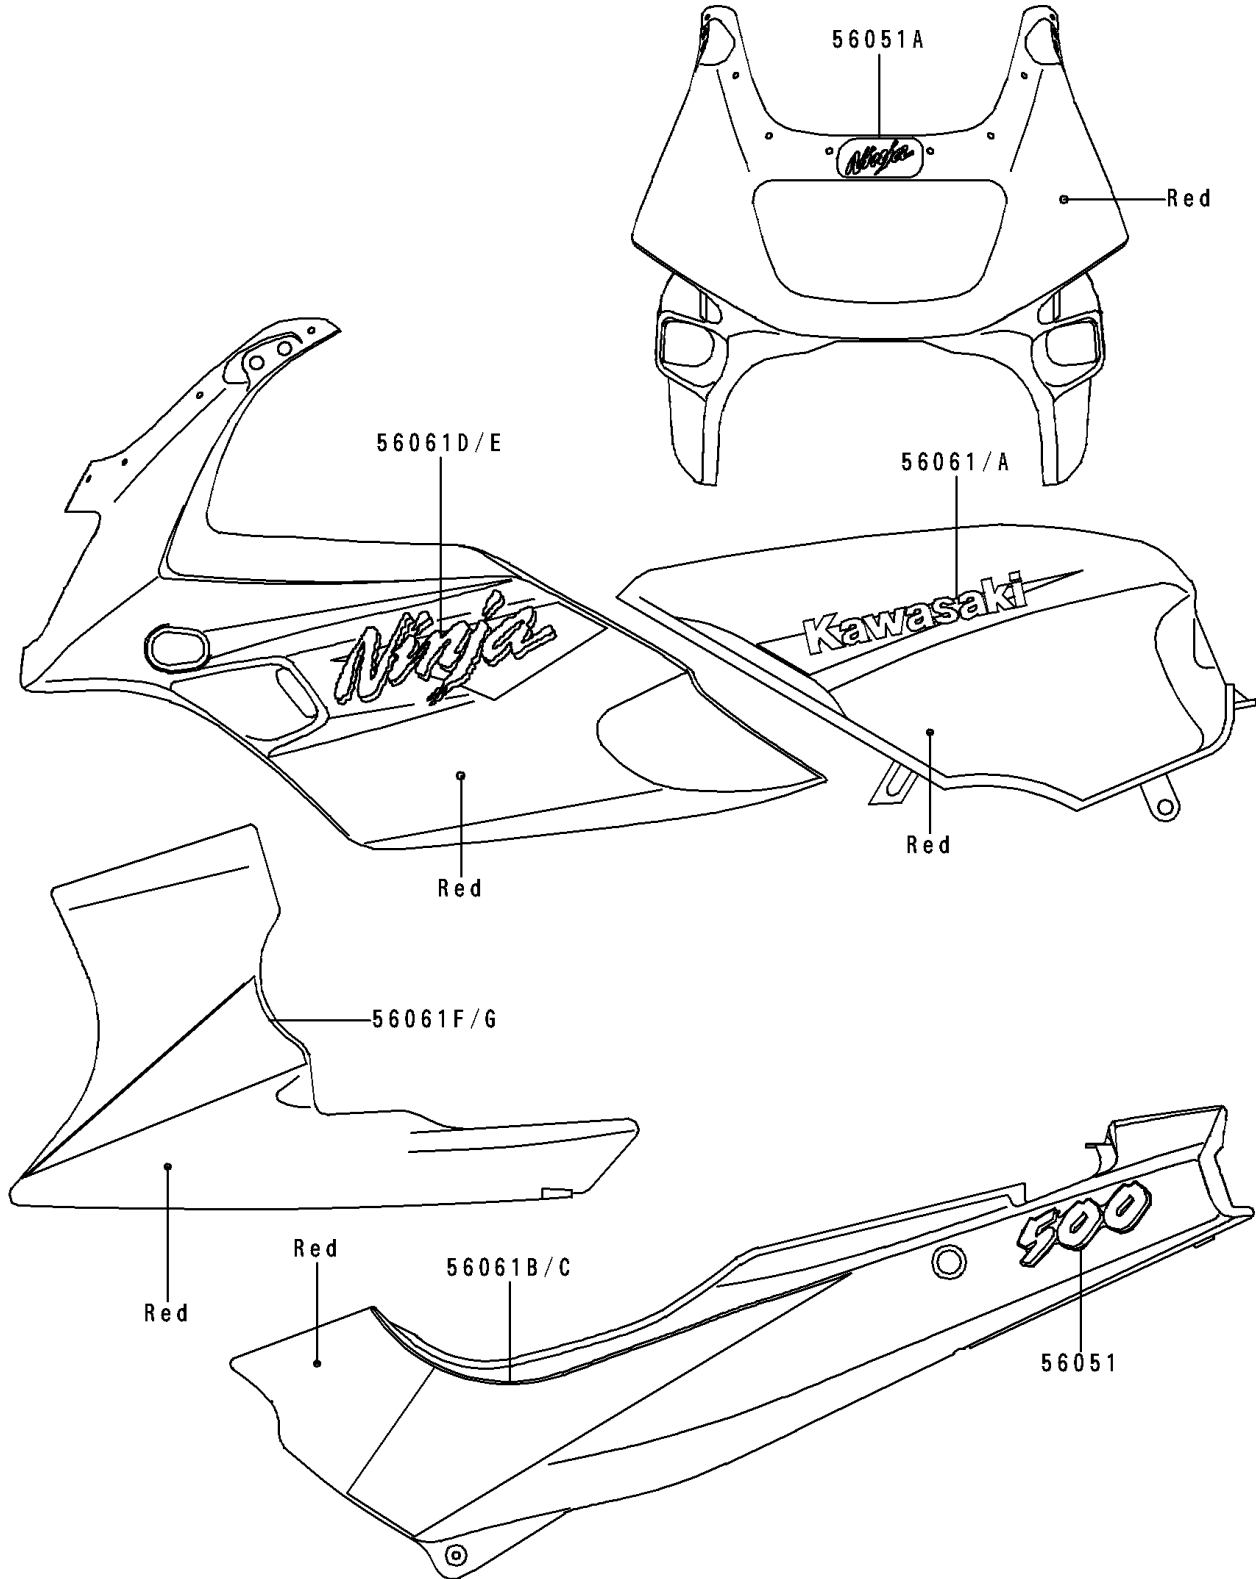

1997 Ninja® 500R PARTS DIAGRAM

Decals(Red)(EX500-D4)

F2861F

1997 Ninja® 500R PARTS LIST

Decals(Red)(EX500-D4)

ITEM NAME	PART NUMBER	QUANTITY
MARK,SIDE COVER,500 (Ref # 56051)	56051-1560	2
MARK,UPP COWLING,NINJA (Ref # 56051A)	56051-1561	1
PATTERN,FUEL TANK,LH (Ref # 56061)	56061-1843	1
PATTERN,FUEL TANK,RH (Ref # 56061A)	56061-1844	1
PATTERN,SIDE COVER,LH (Ref # 56061B)	56061-1845	1
PATTERN,SIDE COVER,RH (Ref # 56061C)	56061-1846	1
PATTERN,UPP COWLING,LH (Ref # 56061D)	56061-1847	1
PATTERN,UPP COWLING,RH (Ref # 56061E)	56061-1848	1
PATTERN,LWR COWLING,LH (Ref # 56061F)	56061-1849	1
PATTERN,LWR COWLING,RH (Ref # 56061G)	56061-1850	1