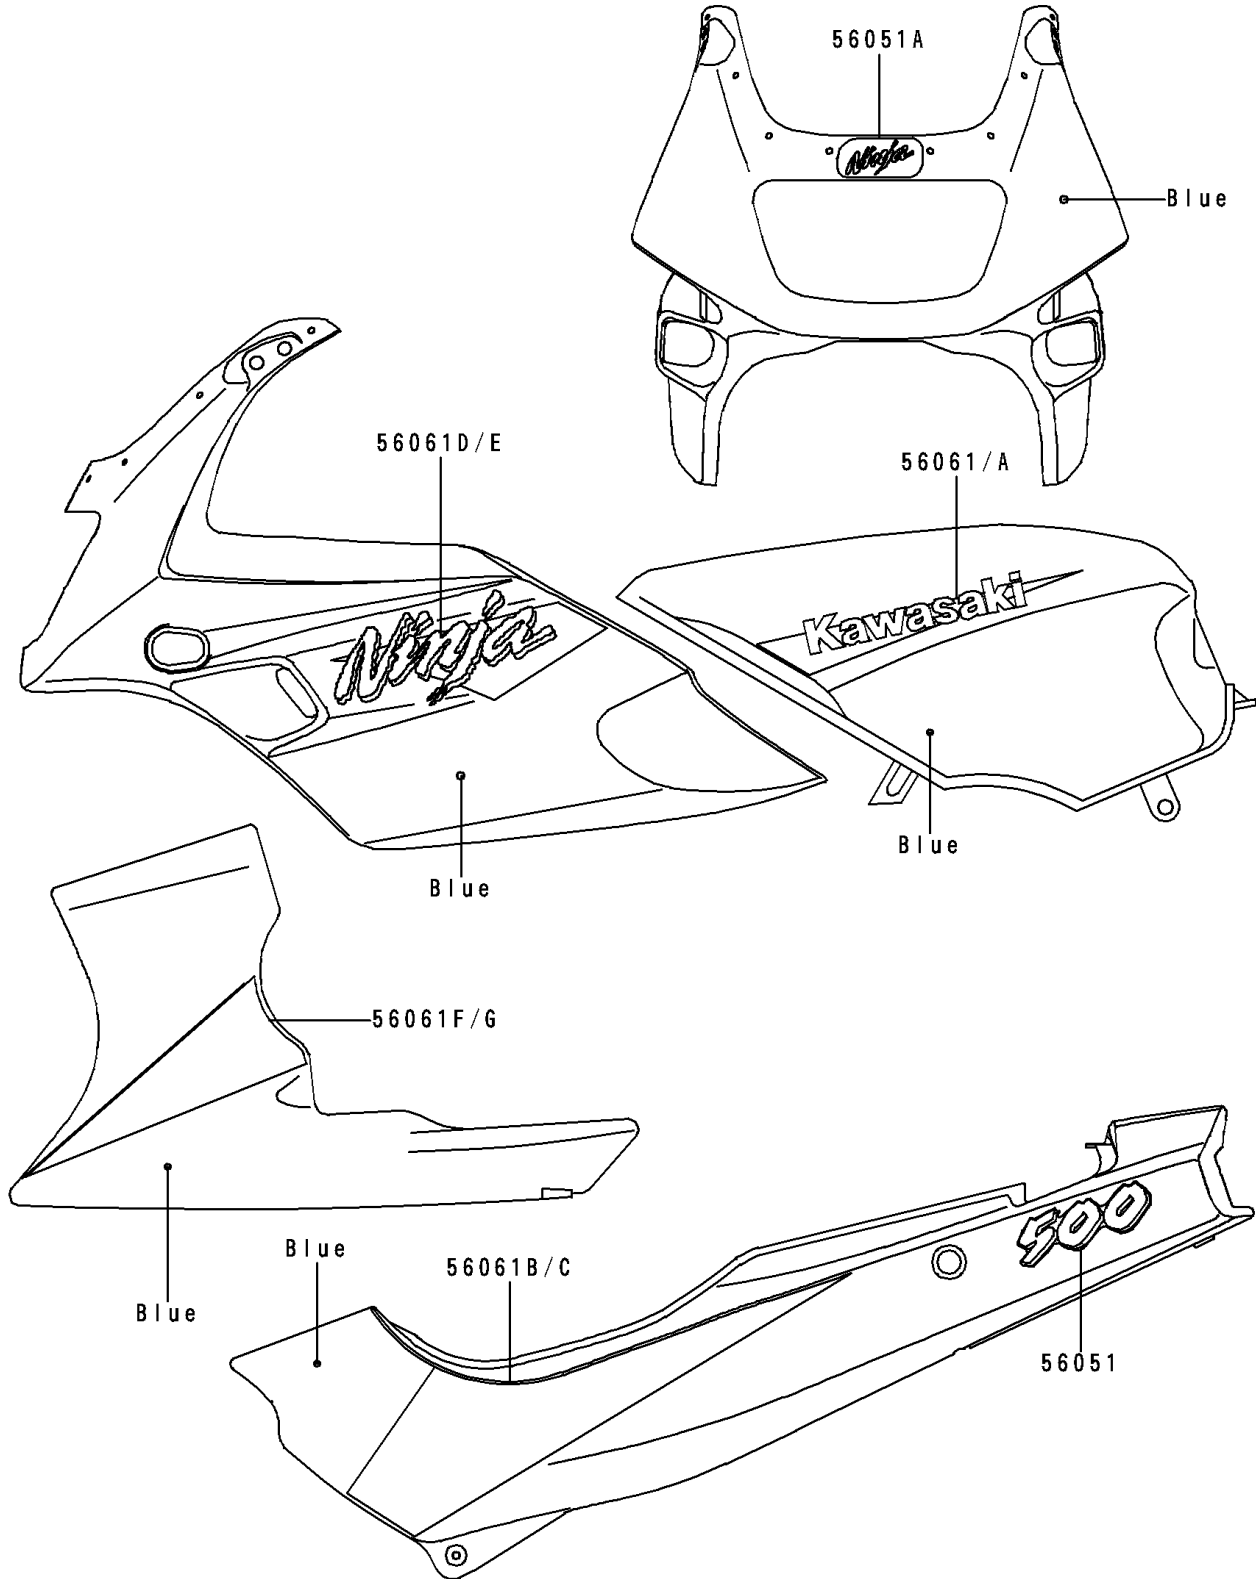

1997 Ninja® 500R PARTS DIAGRAM

Decals(Blue)(EX500-D4)

F28616

1997 Ninja® 500R PARTS LIST

Decals(Blue)(EX500-D4)

ITEM NAME	PART NUMBER	QUANTITY
MARK,SIDE COVER,500 (Ref # 56051)	56051-1562	2
MARK,UPP COWLING,NINJA (Ref # 56051A)	56051-1563	1
PATTERN,FUEL TANK,LH (Ref # 56061)	56061-1851	1
PATTERN,FUEL TANK,RH (Ref # 56061A)	56061-1852	1
PATTERN,SIDE COVER,LH (Ref # 56061B)	56061-1853	1
PATTERN,SIDE COVER,RH (Ref # 56061C)	56061-1854	1
PATTERN,UPP COWLING,LH (Ref # 56061D)	56061-1855	1
PATTERN,UPP COWLING,RH (Ref # 56061E)	56061-1856	1
PATTERN,LWR COWLING,LH (Ref # 56061F)	56061-1857	1
PATTERN,LWR COWLING,RH (Ref # 56061G)	56061-1858	1