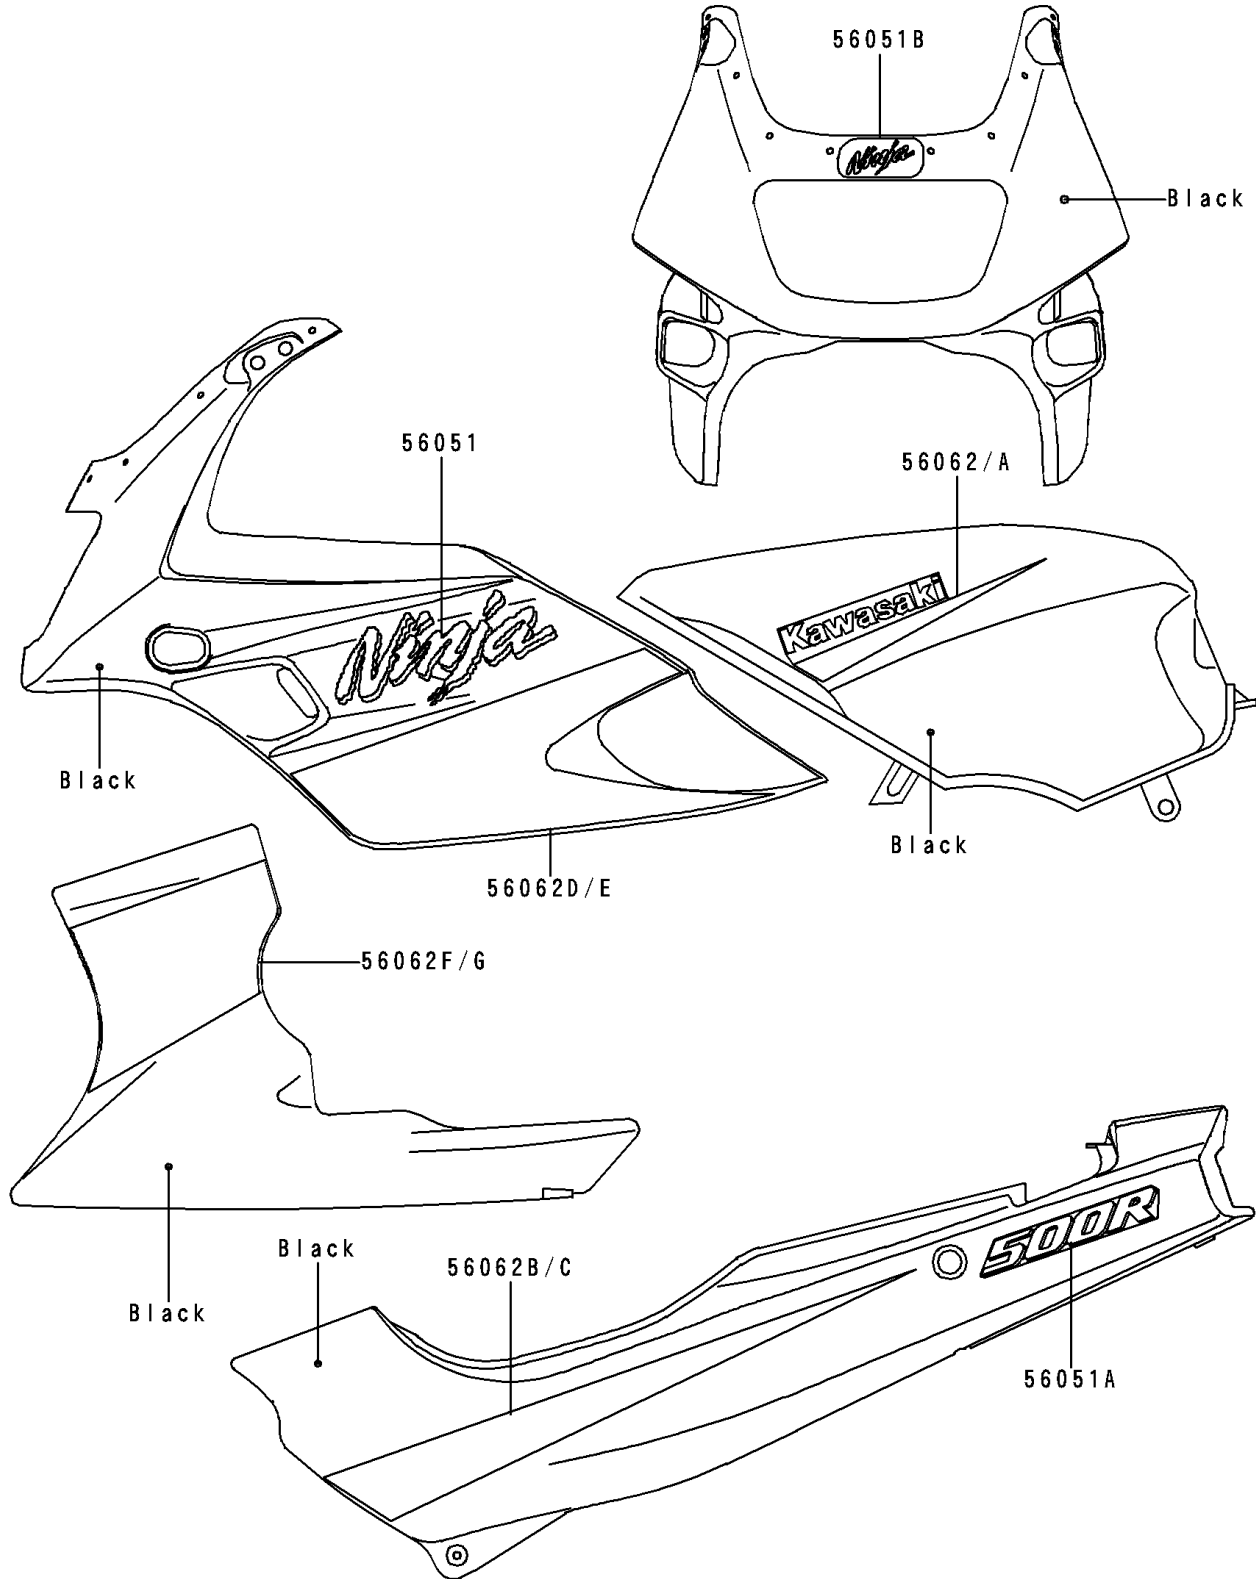

# 1998 Ninja® 500R PARTS DIAGRAM

Decals(Black)(EX500-D5)

F28611

# 1998 Ninja® 500R PARTS LIST

Decals(Black)(EX500-D5)

ITEM NAME	PART NUMBER	QUANTITY
MARK,UPP COWLING,NINJA (Ref # 56051)	56051-1766	2
MARK,SIDE COVER,500R (Ref # 56051A)	56051-1767	2
MARK,UPP COWLING,NINJA (Ref # 56051B)	56051-1768	1
PATTERN,FUEL TANK,LH (Ref # 56062)	56062-1223	1
PATTERN,FUEL TANK,RH (Ref # 56062A)	56062-1224	1
PATTERN,SIDE COVER,LH (Ref # 56062B)	56062-1225	1
PATTERN,SIDE COVER,RH (Ref # 56062C)	56062-1226	1
PATTERN,UPP COWLING,LH (Ref # 56062D)	56062-1227	1
PATTERN,UPP COWLING,RH (Ref # 56062E)	56062-1228	1
PATTERN,LWR COWLING,LH (Ref # 56062F)	56062-1229	1
PATTERN,LWR COWLING,RH (Ref # 56062G)	56062-1230	1