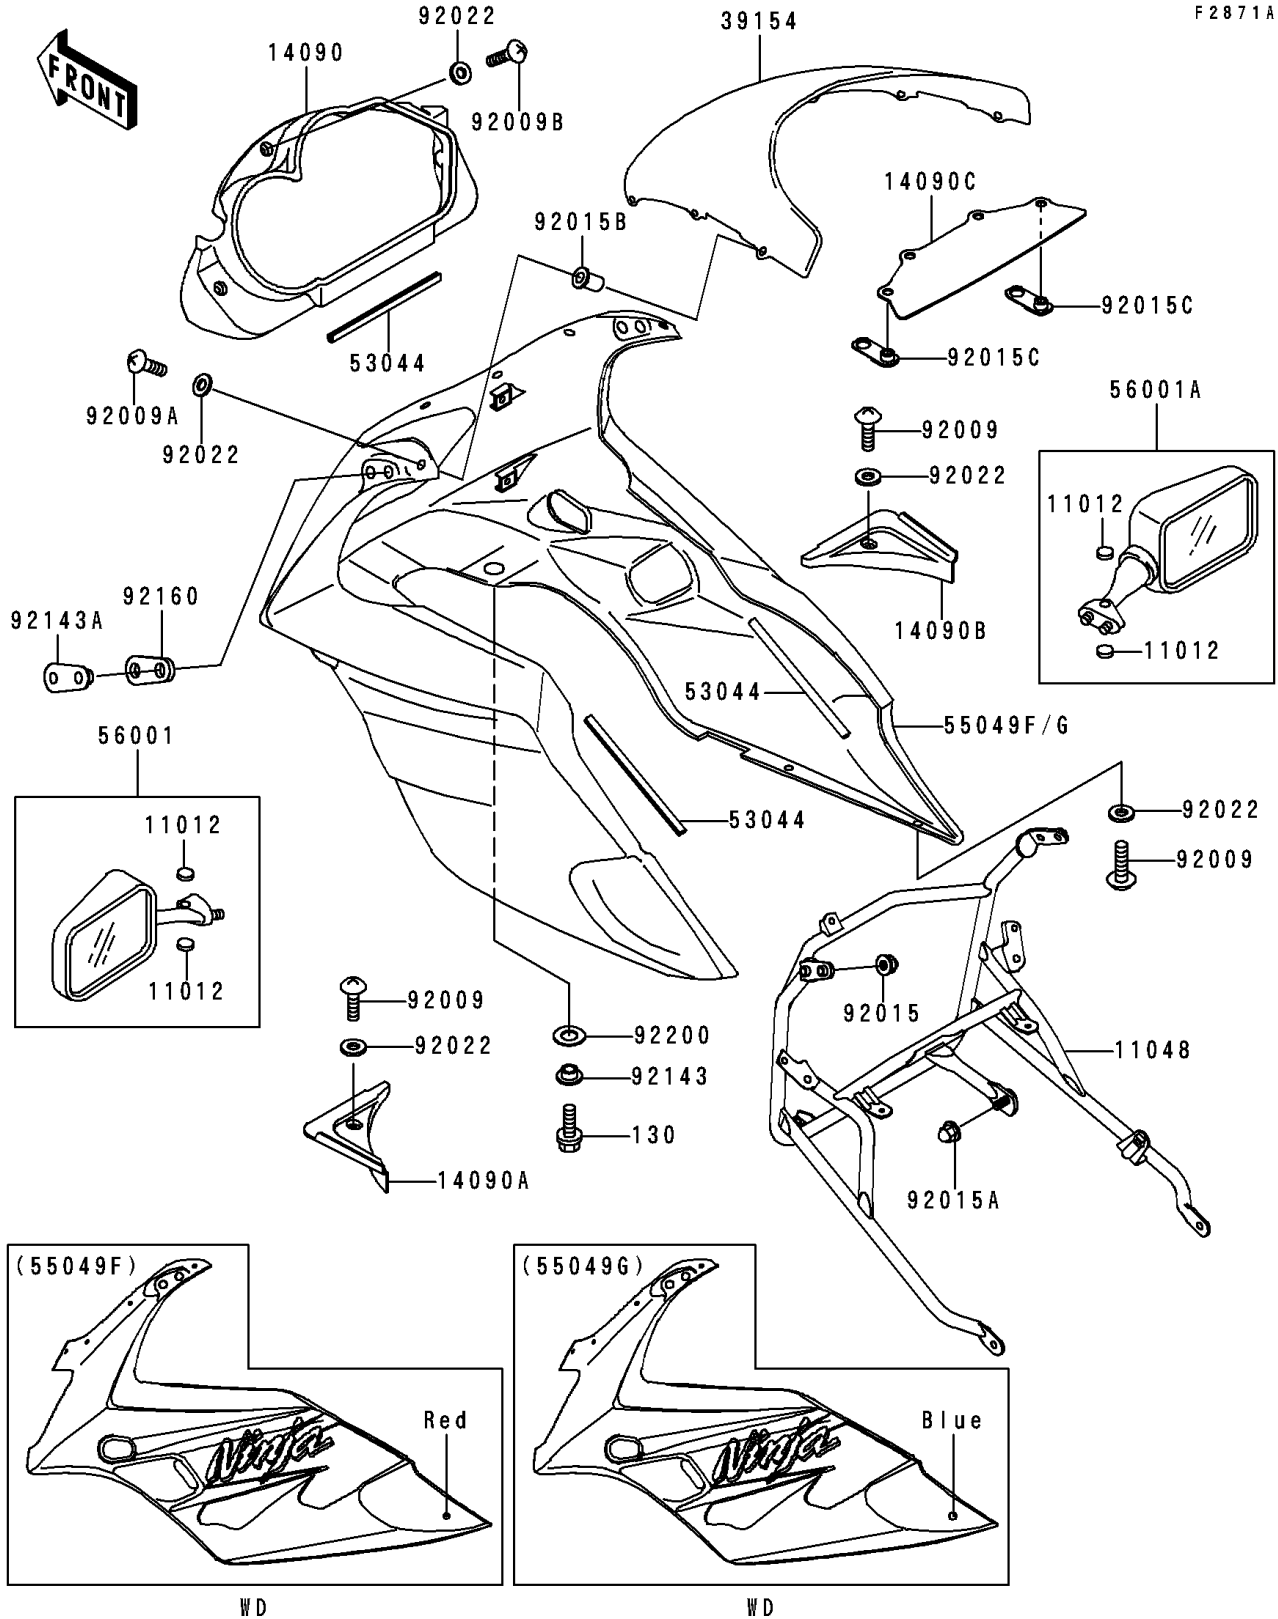

1995 Ninja® 500 PARTS DIAGRAM

Cowling(EX500-D2)

F2871A

1995 Ninja® 500 PARTS LIST

Cowling(EX500-D2)

ITEM NAME	PART NUMBER	QUANTITY
BOLT-FLANGED (Ref # 130)	130J0620	2
CAP,MIRROR (Ref # 11012)	11012-1818	4
BRACKET,UPP COWLING (Ref # 11048)	11048-1368	1
COVER,INNER COWLING,CNT (Ref # 14090)	14090-1397	1
COVER,INNER COWLING,LH (Ref # 14090A)	14090-1398	1
COVER,INNER COWLING,RH (Ref # 14090B)	14090-1399	1
COVER,WINDSHIELD (Ref # 14090C)	14090-1488	1
WINDSHIELD (Ref # 39154)	39154-1125	1
TRIM,L=157 (Ref # 53044)	53044-1276	3
COWLING.,UPP,C.P.RED (Ref # 55049F)	55049-5335-A5	1
COWLING.,UPP,M.N.BLUE (Ref # 55049G)	55049-5336-C6	1
MIRROR-ASSY,LH,EBONY (Ref # 56001)	56001-1376-6C	1
MIRROR-ASSY,RH,EBONY (Ref # 56001A)	56001-1377-6C	1
SCREW,TAPPING,5X15 (Ref # 92009)	92009-1479	4
SCREW,5X16 (Ref # 92009A)	92009-1654	8
SCREW,5X22 (Ref # 92009B)	92009-1660	3
NUT,CAP,6MM,BLACK (Ref # 92015)	92015-1170	4
NUT,CAP,8MM,BLACK (Ref # 92015A)	92015-1174	1
NUT,WELL,5MM (Ref # 92015B)	92015-1757	6
NUT (Ref # 92015C)	92015-1949	2
WASHER,NYLON,5.3X11.5X1.5 (Ref # 92022)	92022-1521	15
COLLAR,L=6.6 (Ref # 92143)	92143-1088	2
COLLAR (Ref # 92143A)	92143-1699	2
DAMPER,MIRROR (Ref # 92160)	92160-1089	2
WASHER,10.3X20X1 (Ref # 92200)	92200-1013	2