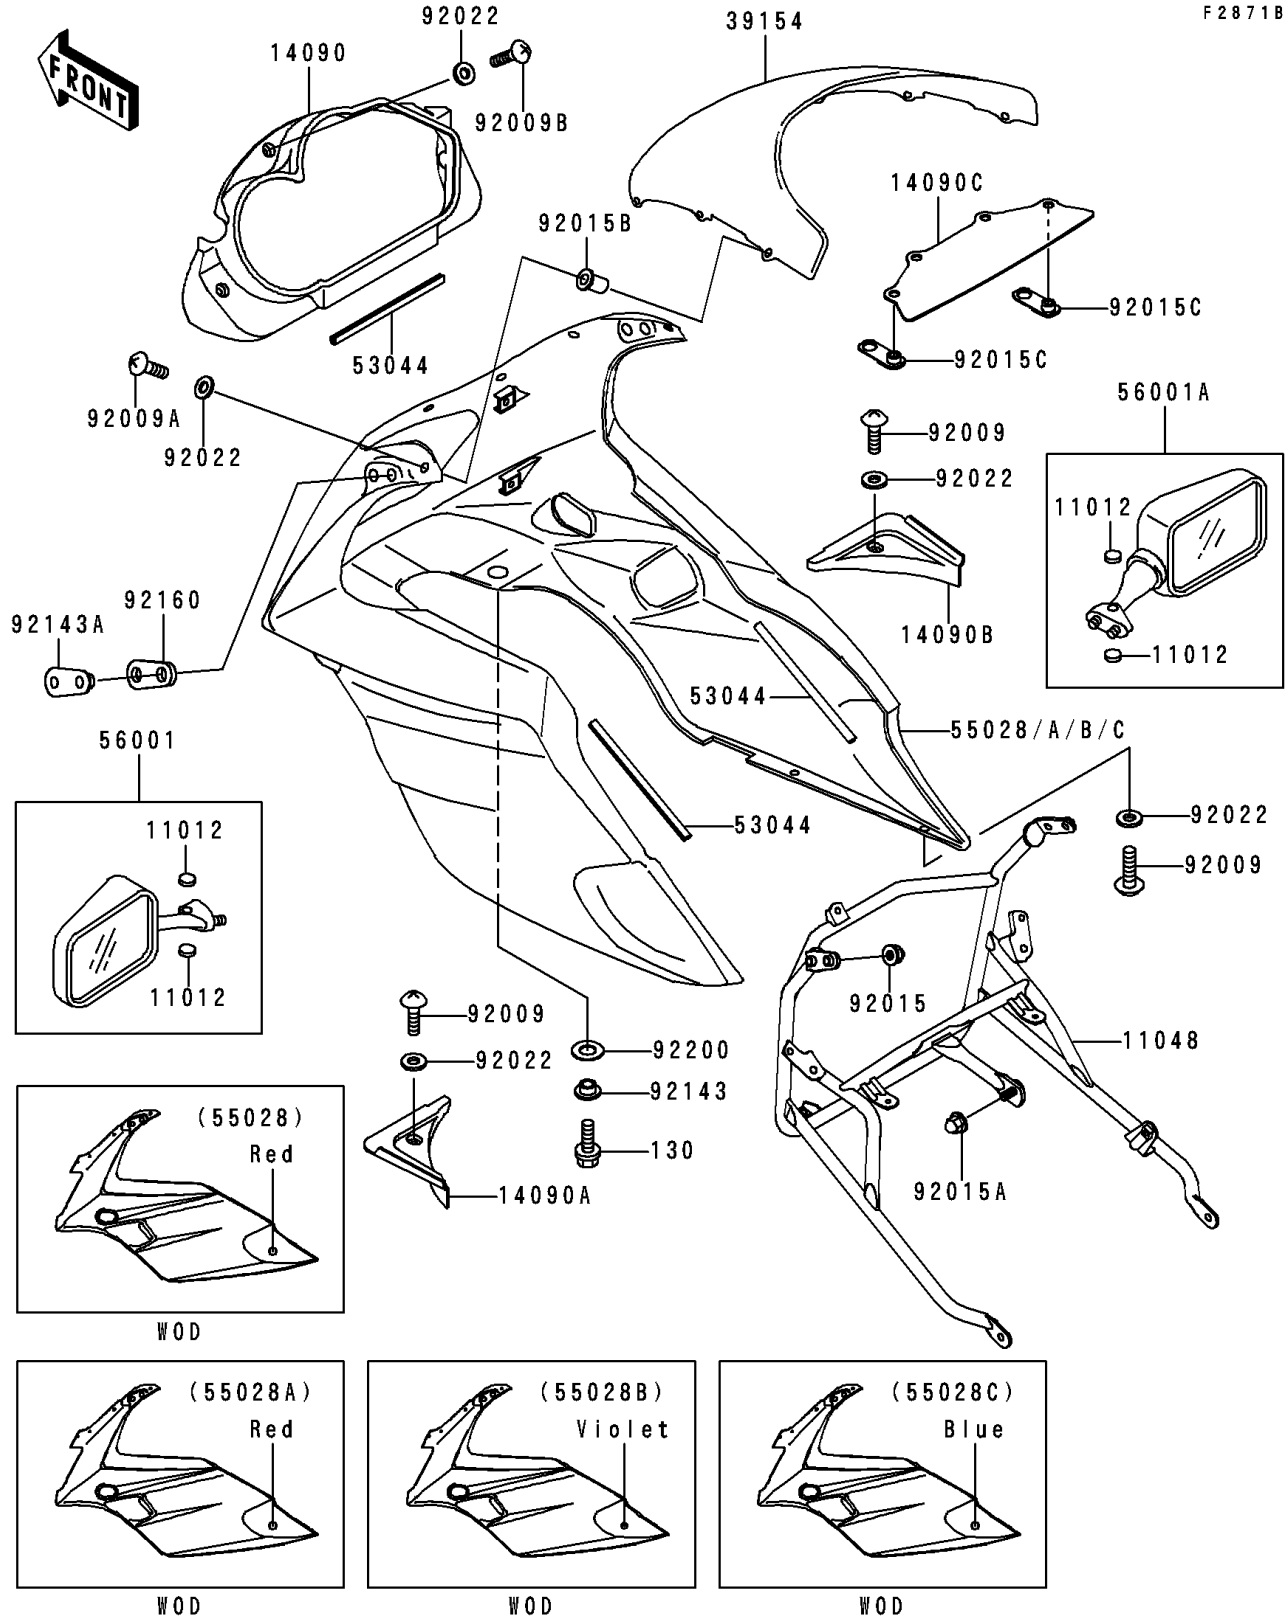

1996 Ninja® 500 PARTS DIAGRAM

Cowling(EX500-D3/D4)

F2871B

1996 Ninja® 500 PARTS LIST

Cowling(EX500-D3/D4)

ITEM NAME	PART NUMBER	QUANTITY
BOLT-FLANGED (Ref # 130)	130J0620	2
CAP,MIRROR (Ref # 11012)	11012-1818	4
BRACKET,UPP COWLING (Ref # 11048)	11048-1368	1
COVER,INNER COWLING,CNT (Ref # 14090)	14090-1397	1
COVER,INNER COWLING,LH (Ref # 14090A)	14090-1398	1
COVER,INNER COWLING,RH (Ref # 14090B)	14090-1399	1
COVER,WINDSHIELD (Ref # 14090C)	14090-1488	1
WINDSHIELD (Ref # 39154)	39154-1125	1
TRIM,L=157 (Ref # 53044)	53044-1276	3
COWLING,UPP,C.W.RED (Ref # 55028A)	55028-1318-H3	1
COWLING,UPP,M.B.VIOLET (Ref # 55028B)	55028-1318-SD	1
MIRROR-ASSY,LH,EBONY (Ref # 56001)	56001-1376-6C	1
MIRROR-ASSY,RH,EBONY (Ref # 56001A)	56001-1377-6C	1
SCREW,TAPPING,5X15 (Ref # 92009)	92009-1479	4
SCREW,5X16 (Ref # 92009A)	92009-1654	8
SCREW,5X22 (Ref # 92009B)	92009-1660	3
NUT,CAP,6MM,BLACK (Ref # 92015)	92015-1170	4
NUT,CAP,8MM,BLACK (Ref # 92015A)	92015-1174	1
NUT,WELL,5MM (Ref # 92015B)	92015-1757	6
NUT (Ref # 92015C)	92015-1949	2
WASHER,NYLON,5.3X11.5X1.5 (Ref # 92022)	92022-1521	15
COLLAR,L=6.6 (Ref # 92143)	92143-1088	2
COLLAR (Ref # 92143A)	92143-1699	2
DAMPER,MIRROR (Ref # 92160)	92160-1089	2
WASHER,10.3X20X1 (Ref # 92200)	92200-1013	2