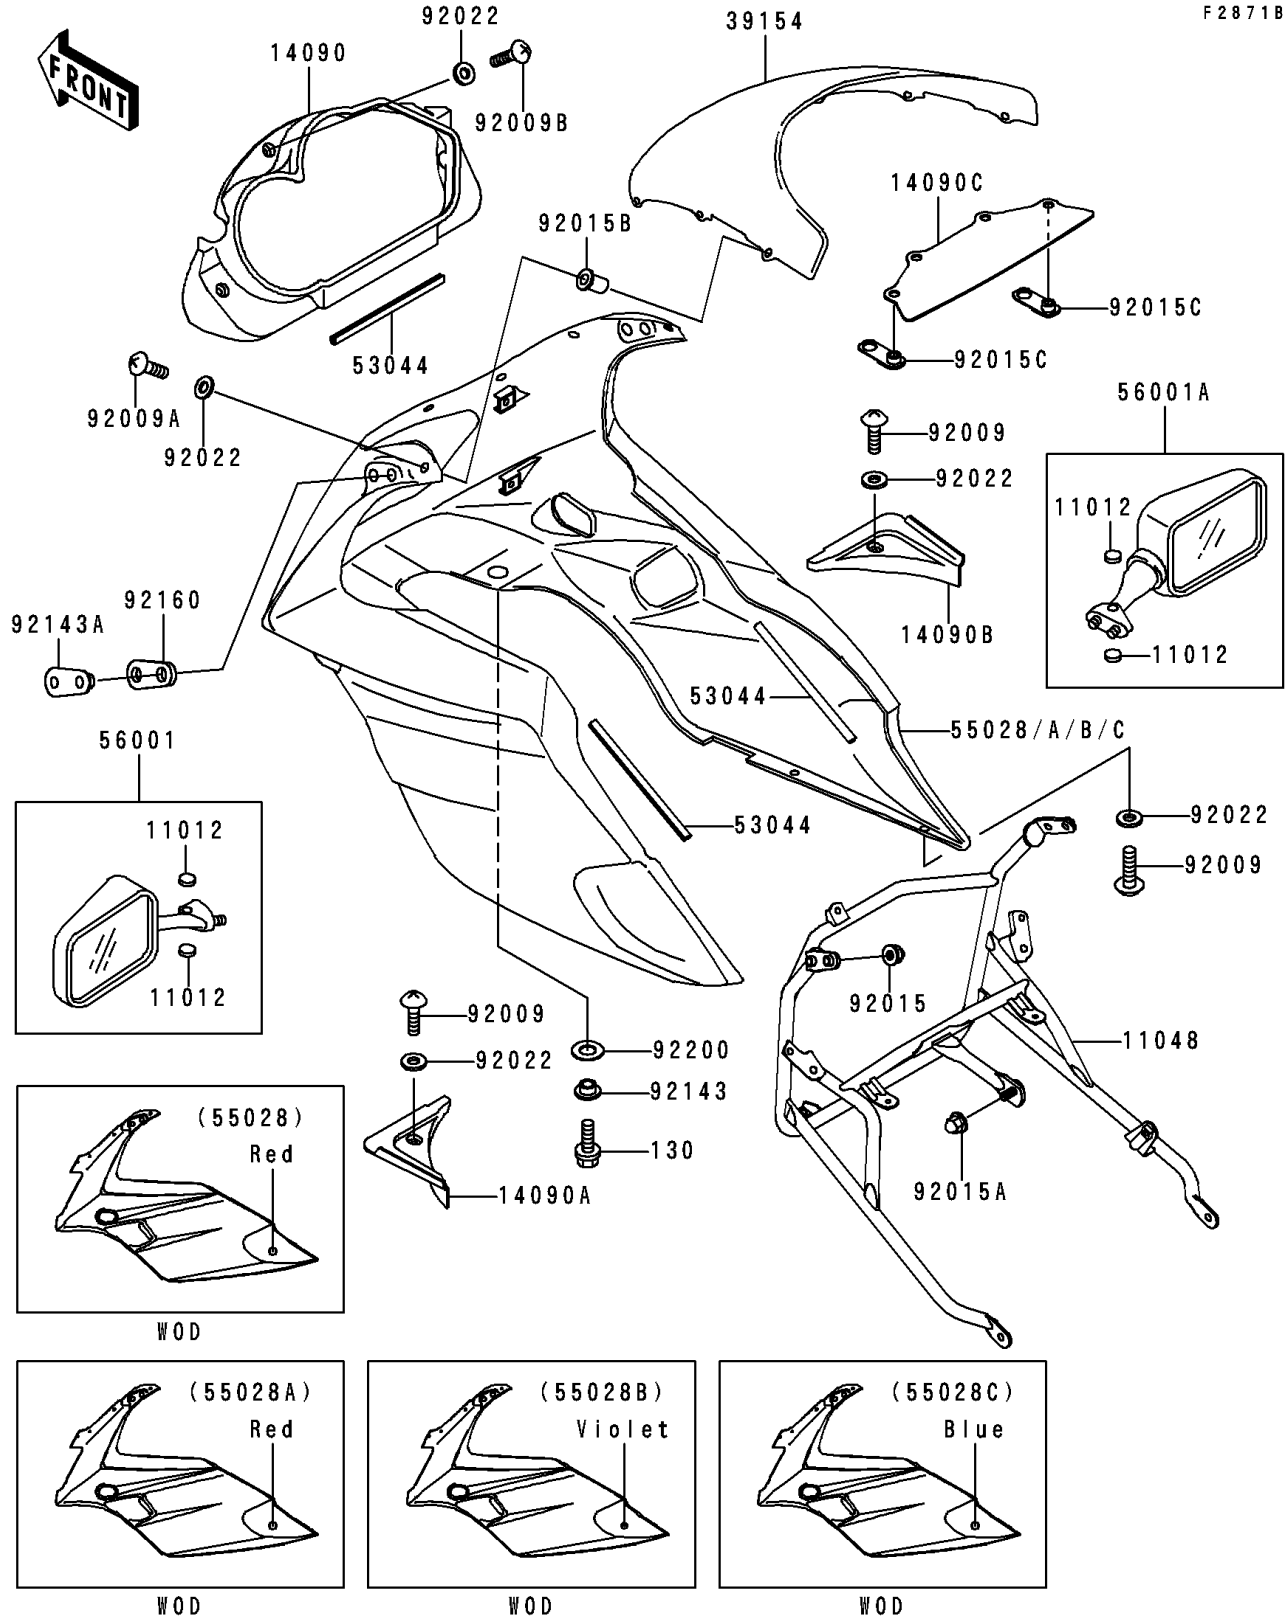

1997 Ninja® 500R PARTS DIAGRAM

Cowling(EX500-D3/D4)

F2871B

1997 Ninja® 500R PARTS LIST

Cowling(EX500-D3/D4)

ITEM NAME	PART NUMBER	QUANTITY
BOLT-FLANGED (Ref # 130)	130J0620	2
CAP,MIRROR (Ref # 11012)	11012-1818	4
BRACKET,UPP COWLING (Ref # 11048)	11048-1368	1
COVER,INNER COWLING,CNT (Ref # 14090)	14090-1397	1
COVER,INNER COWLING,LH (Ref # 14090A)	14090-1398	1
COVER,INNER COWLING,RH (Ref # 14090B)	14090-1399	1
COVER,WINDSHIELD (Ref # 14090C)	14090-1488	1
WINDSHIELD (Ref # 39154)	39154-1125	1
TRIM,L=157 (Ref # 53044)	53044-1276	3
COWLING,UPP,F.RED (Ref # 55028)	55028-1318-B1	1
COWLING,UPP,L.P.BLUE (Ref # 55028C)	55028-1318-35	1
MIRROR-ASSY,LH,EBONY (Ref # 56001)	56001-1376-6C	1
MIRROR-ASSY,RH,EBONY (Ref # 56001A)	56001-1377-6C	1
SCREW,TAPPING,5X15 (Ref # 92009)	92009-1479	4
SCREW,5X16 (Ref # 92009A)	92009-1654	8
SCREW,5X22 (Ref # 92009B)	92009-1660	3
NUT,CAP,6MM,BLACK (Ref # 92015)	92015-1170	4
NUT,CAP,8MM,BLACK (Ref # 92015A)	92015-1174	1
NUT,WELL,5MM (Ref # 92015B)	92015-1757	6
NUT (Ref # 92015C)	92015-1949	2
WASHER,NYLON,5.3X11.5X1.5 (Ref # 92022)	92022-1521	15
COLLAR,L=6.6 (Ref # 92143)	92143-1088	2
COLLAR (Ref # 92143A)	92143-1699	2
DAMPER,MIRROR (Ref # 92160)	92160-1089	2
WASHER,10.3X20X1 (Ref # 92200)	92200-1013	2