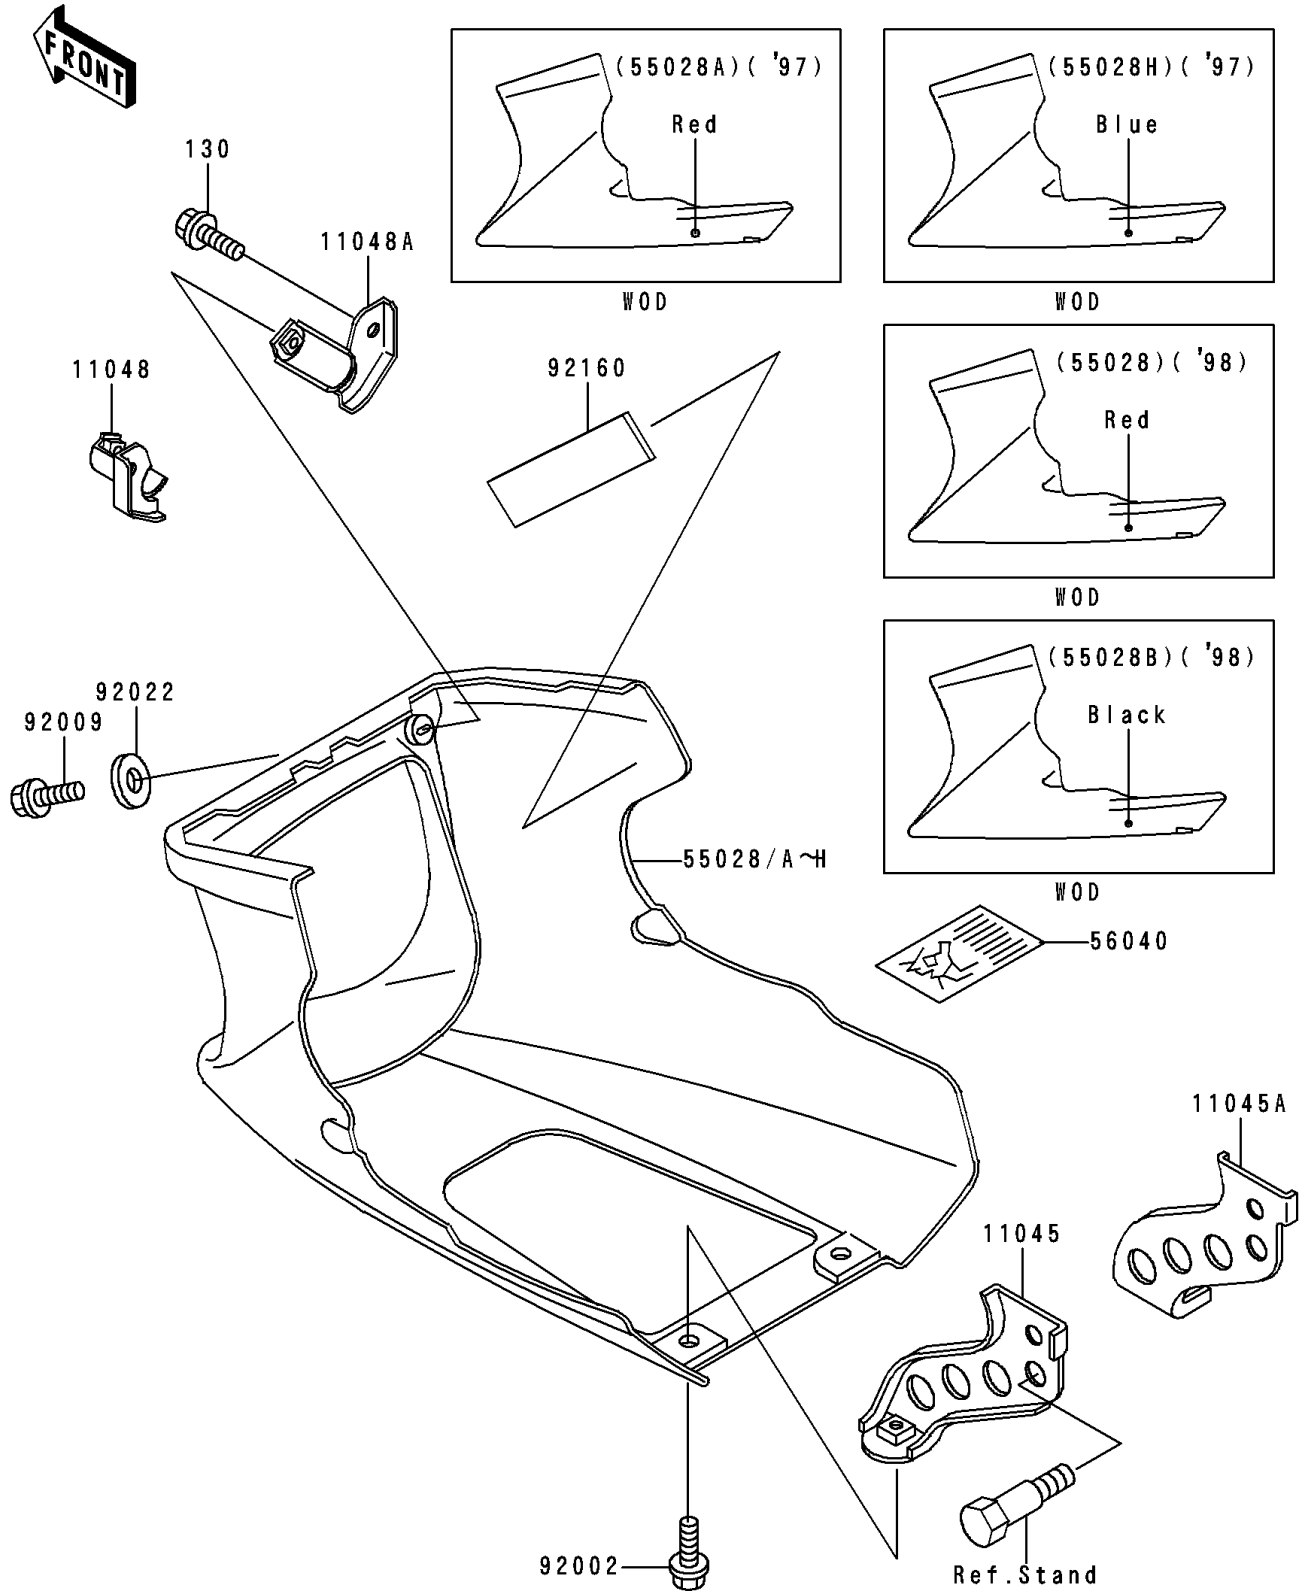

# 1994 Ninja® 500 PARTS DIAGRAM

Cowling Lower

F2872

# 1994 Ninja® 500 PARTS LIST

## Cowling Lowers

ITEM NAME	PART NUMBER	QUANTITY
BRACKET,LOWER COWLING,RR,LH (Ref # 11045)	11045-1573	1
BRACKET,LOWER COWLING,RR,RH (Ref # 11045A)	11045-1574	1
BRACKET,LOWER COWLING,FR,LH (Ref # 11048)	11048-1685	1
BRACKET,LOWER COWLING,FR,RH (Ref # 11048A)	11048-1686	1
COWLING,LWR,C.W.RED (Ref # 55028E)	55028-1161-H3	1
COWLING,LWR,P.P.BLACK MICA (Ref # 55028G)	55028-1161-20	1
BOLT-FLANGED,6X10 (Ref # 130)	130B0610	2
LABEL-WARNING,LOWER COWLING (Ref # 56040)	56040-1251	1
BOLT,6X16 (Ref # 92002)	92002-1188	2
SCREW,6X14,WHITE (Ref # 92009)	92009-1287	2
WASHER,6.5X16X1.0 (Ref # 92022)	92022-1654	2
DAMPER (Ref # 92160)	92160-1323	1