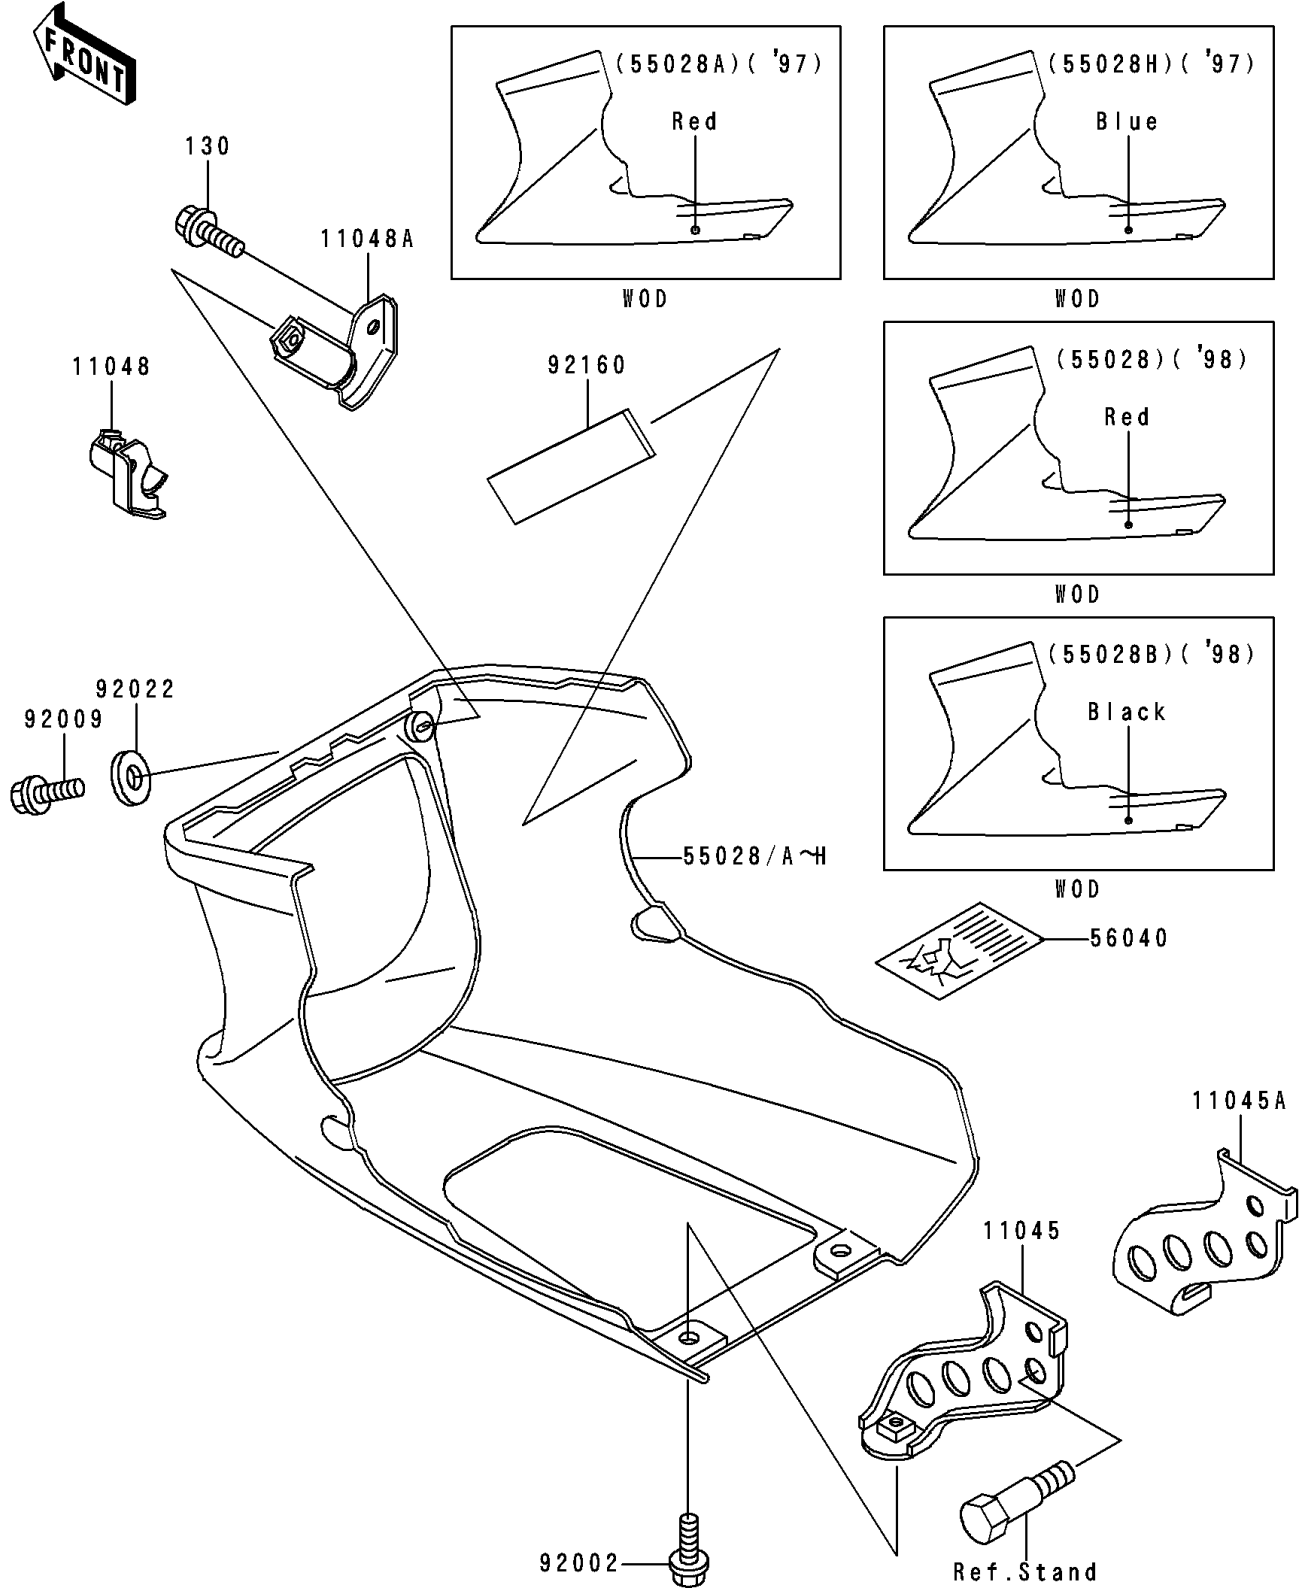

1995 Ninja® 500 PARTS DIAGRAM

Cowling Lower

F2872

1995 Ninja® 500 PARTS LIST

Cowling Lowers

ITEM NAME	PART NUMBER	QUANTITY
BRACKET,LOWER COWLING,RR,LH (Ref # 11045)	11045-1573	1
BRACKET,LOWER COWLING,RR,RH (Ref # 11045A)	11045-1574	1
BRACKET,LOWER COWLING,FR,LH (Ref # 11048)	11048-1685	1
BRACKET,LOWER COWLING,FR,RH (Ref # 11048A)	11048-1686	1
COWLING,LWR,C.P.RED (Ref # 55028)	55028-1161-A5	1
COWLING,LWR,M.N.BLUE (Ref # 55028C)	55028-1161-C6	1
BOLT-FLANGED,6X10 (Ref # 130)	130B0610	2
LABEL-WARNING,LOWER COWLING (Ref # 56040)	56040-1251	1
BOLT,6X16 (Ref # 92002)	92002-1188	2
SCREW,6X14,WHITE (Ref # 92009)	92009-1287	2
WASHER,6.5X16X1.0 (Ref # 92022)	92022-1654	2
DAMPER (Ref # 92160)	92160-1323	1