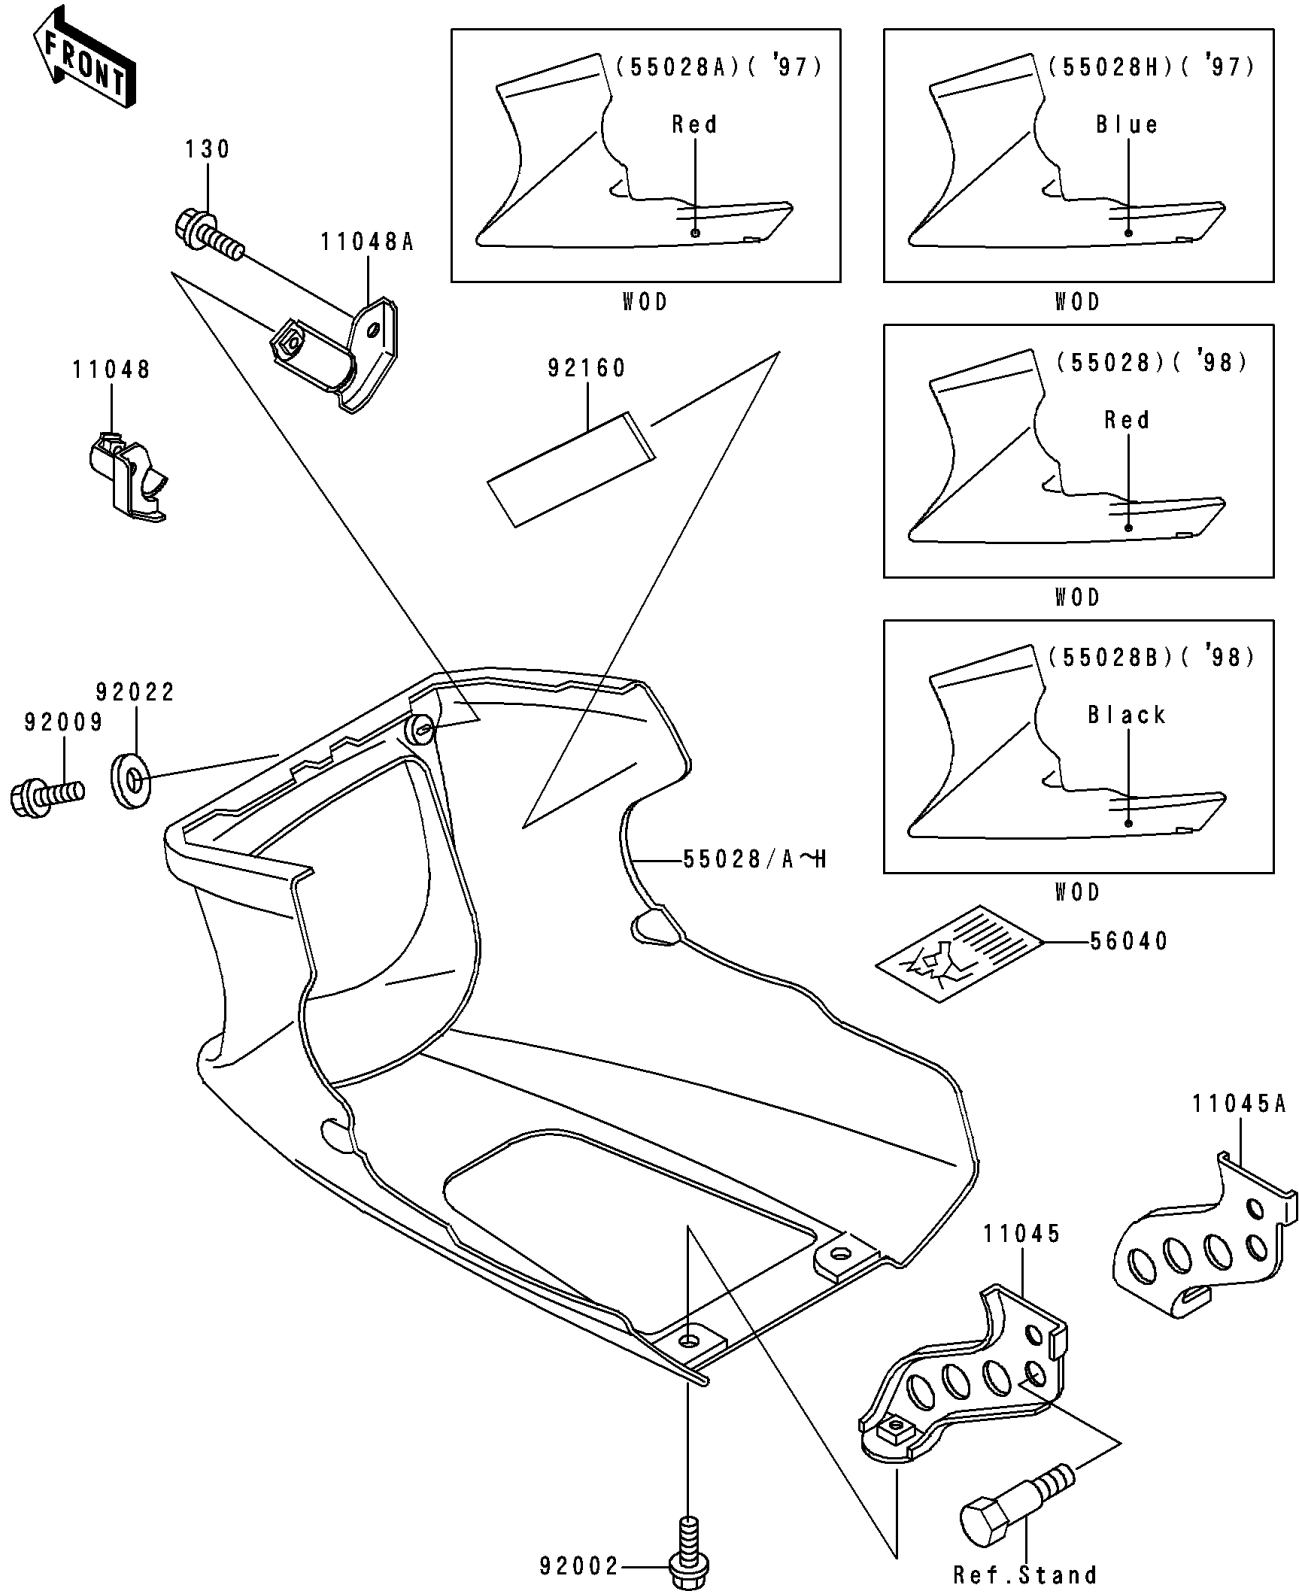

1996 Ninja® 500 PARTS DIAGRAM

Cowling Lower

F2872

1996 Ninja® 500 PARTS LIST

Cowling Lowers

ITEM NAME	PART NUMBER	QUANTITY
BRACKET,LOWER COWLING,RR,LH (Ref # 11045)	11045-1573	1
BRACKET,LOWER COWLING,RR,RH (Ref # 11045A)	11045-1574	1
BRACKET,LOWER COWLING,FR,LH (Ref # 11048)	11048-1685	1
BRACKET,LOWER COWLING,FR,RH (Ref # 11048A)	11048-1686	1
COWLING,LWR,G.SILVER (Ref # 55028D)	55028-1161-F2	1
COWLING,LWR,P.G.GRAY (Ref # 55028F)	55028-1161-T8	1
BOLT-FLANGED,6X10 (Ref # 130)	130B0610	2
LABEL-WARNING,LOWER COWLING (Ref # 56040)	56040-1251	1
BOLT,6X16 (Ref # 92002)	92002-1188	2
SCREW,6X14,WHITE (Ref # 92009)	92009-1287	2
WASHER,6.5X16X1.0 (Ref # 92022)	92022-1654	2
DAMPER (Ref # 92160)	92160-1323	1