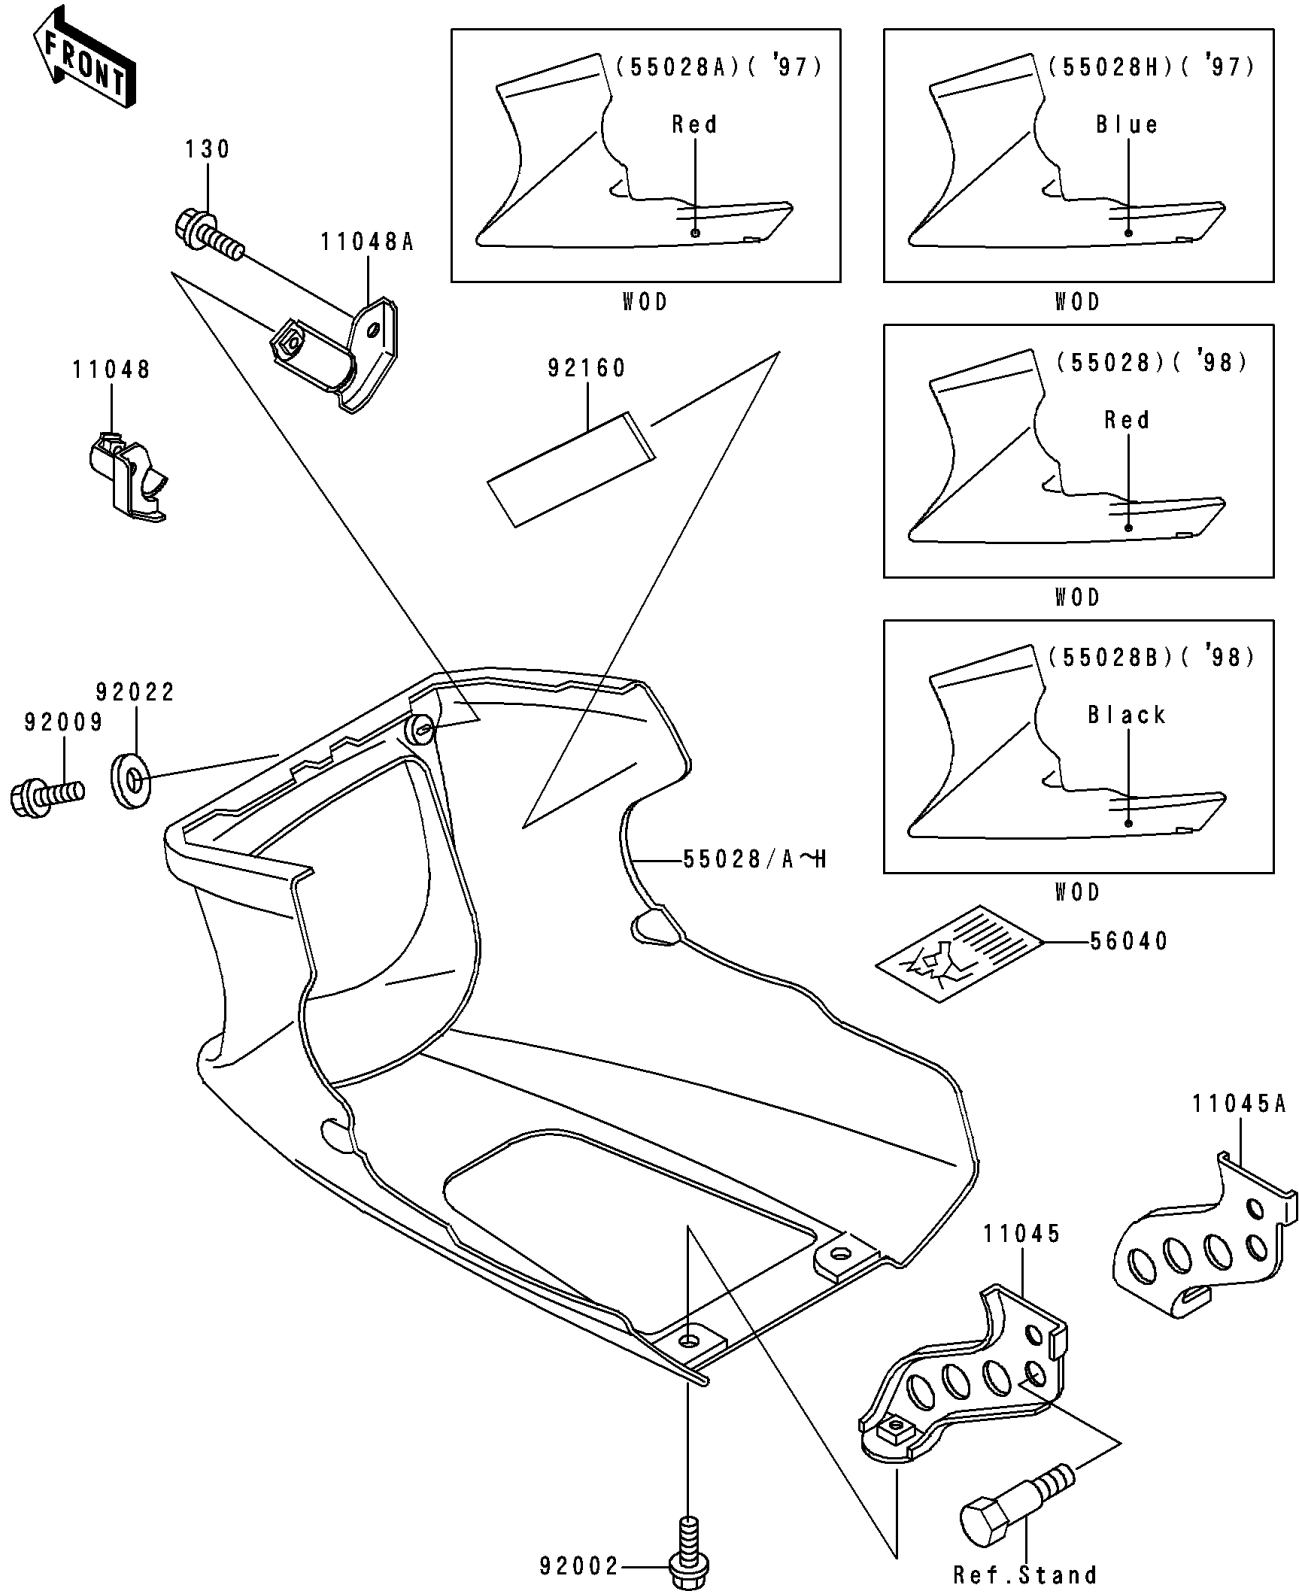

1997 Ninja® 500R PARTS DIAGRAM

Cowling Lower

F2872

1997 Ninja® 500R PARTS LIST

Cowling Lowers

| ITEM NAME | PART NUMBER | QUANTITY |
|--|---------------|----------|
| BRACKET,LOWER COWLING,RR,LH (Ref # 11045) | 11045-1573 | 1 |
| BRACKET,LOWER COWLING,RR,RH (Ref # 11045A) | 11045-1574 | 1 |
| BRACKET,LOWER COWLING,FR,LH (Ref # 11048) | 11048-1685 | 1 |
| BRACKET,LOWER COWLING,FR,RH (Ref # 11048A) | 11048-1686 | 1 |
| COWLING,LWR,F.RED (Ref # 55028A) | 55028-1161-B1 | 1 |
| COWLING,LWR,L.P.BLUE (Ref # 55028H) | 55028-1161-35 | 1 |
| BOLT-FLANGED,6X10 (Ref # 130) | 130B0610 | 2 |
| LABEL-WARNING,LOWER COWLING (Ref # 56040) | 56040-1251 | 1 |
| BOLT,6X16 (Ref # 92002) | 92002-1188 | 2 |
| SCREW,6X14,WHITE (Ref # 92009) | 92009-1287 | 2 |
| WASHER,6.5X16X1.0 (Ref # 92022) | 92022-1654 | 2 |
| DAMPER (Ref # 92160) | 92160-1323 | 1 |