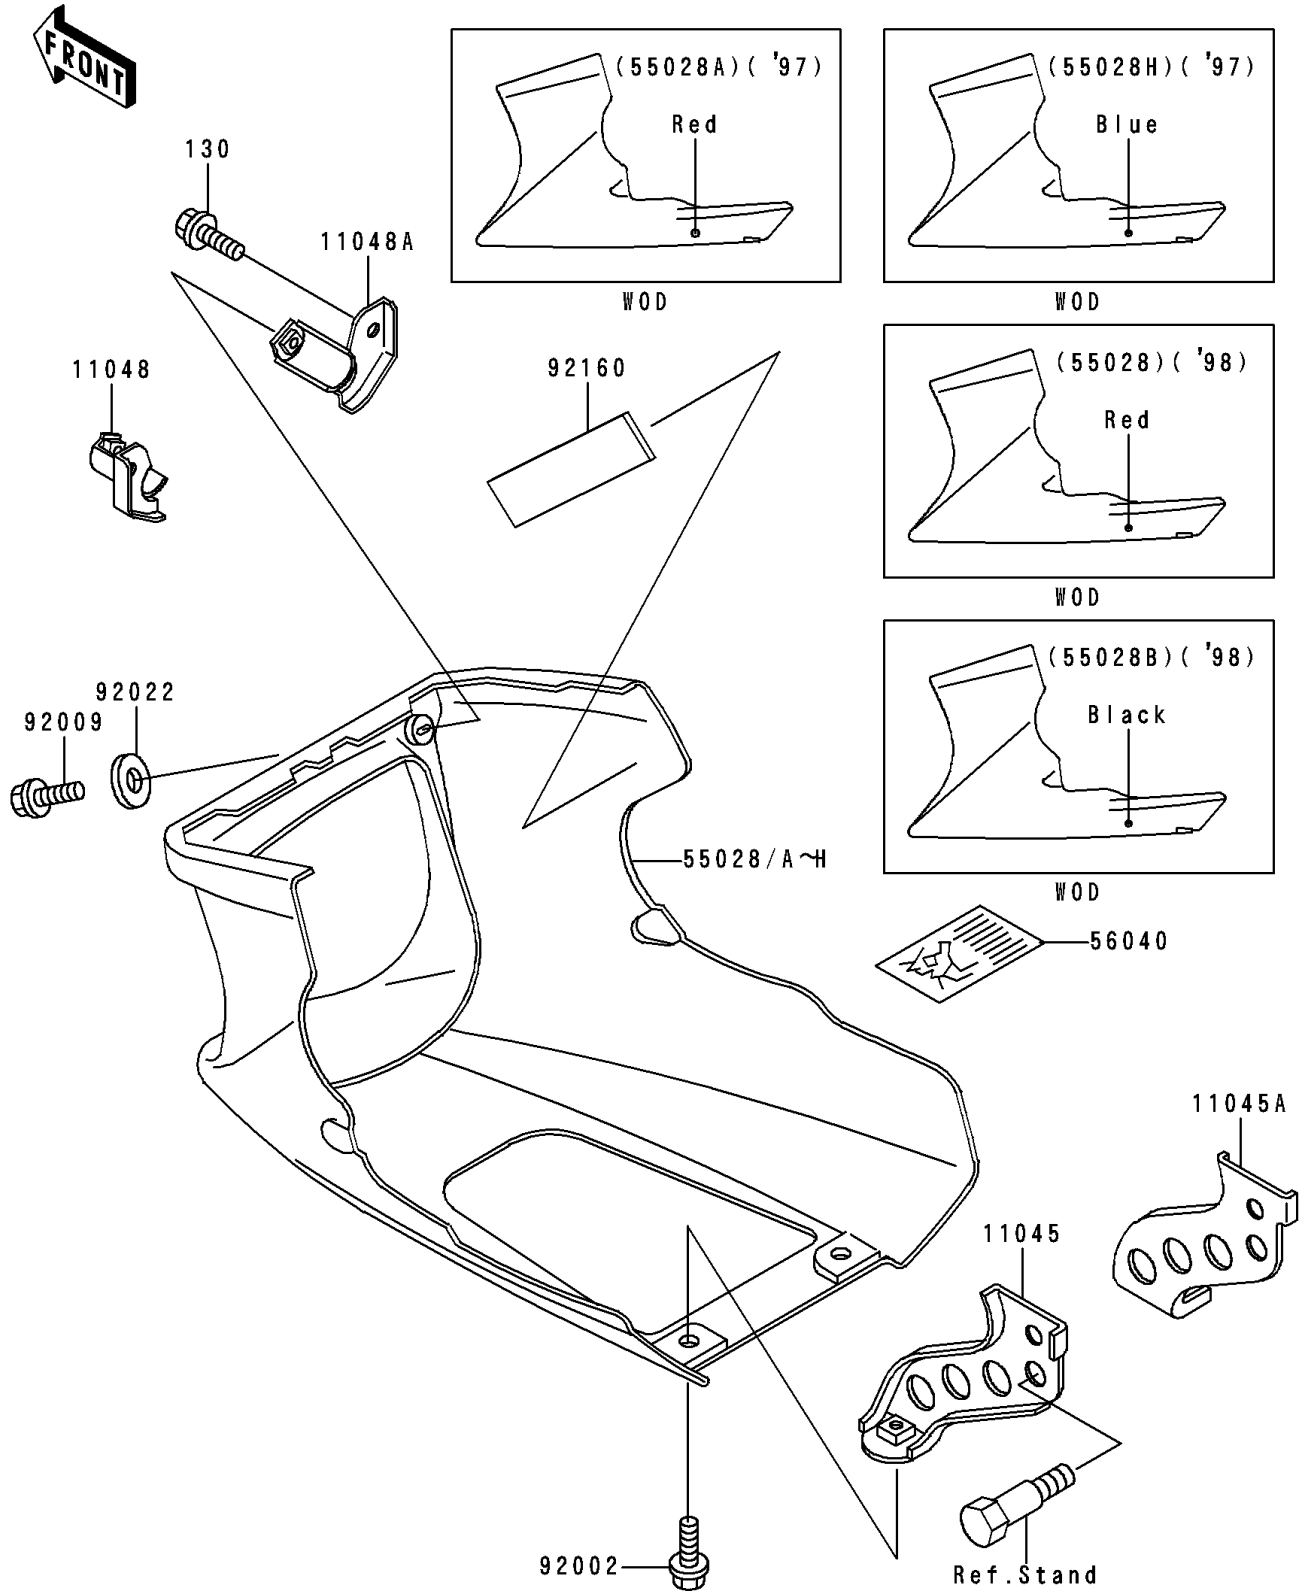

1997 Ninja® 500R PARTS DIAGRAM

Cowling Lower

F2872

1997 Ninja® 500R PARTS LIST

Cowling Lowers

ITEM NAME	PART NUMBER	QUANTITY
BRACKET,LOWER COWLING,RR,LH (Ref # 11045)	11045-1573	1
BRACKET,LOWER COWLING,RR,RH (Ref # 11045A)	11045-1574	1
BRACKET,LOWER COWLING,FR,LH (Ref # 11048)	11048-1685	1
BRACKET,LOWER COWLING,FR,RH (Ref # 11048A)	11048-1686	1
COWLING,LWR,F.RED (Ref # 55028A)	55028-1161-B1	1
COWLING,LWR,L.P.BLUE (Ref # 55028H)	55028-1161-35	1
BOLT-FLANGED,6X10 (Ref # 130)	130B0610	2
LABEL-WARNING,LOWER COWLING (Ref # 56040)	56040-1251	1
BOLT,6X16 (Ref # 92002)	92002-1188	2
SCREW,6X14,WHITE (Ref # 92009)	92009-1287	2
WASHER,6.5X16X1.0 (Ref # 92022)	92022-1654	2
DAMPER (Ref # 92160)	92160-1323	1