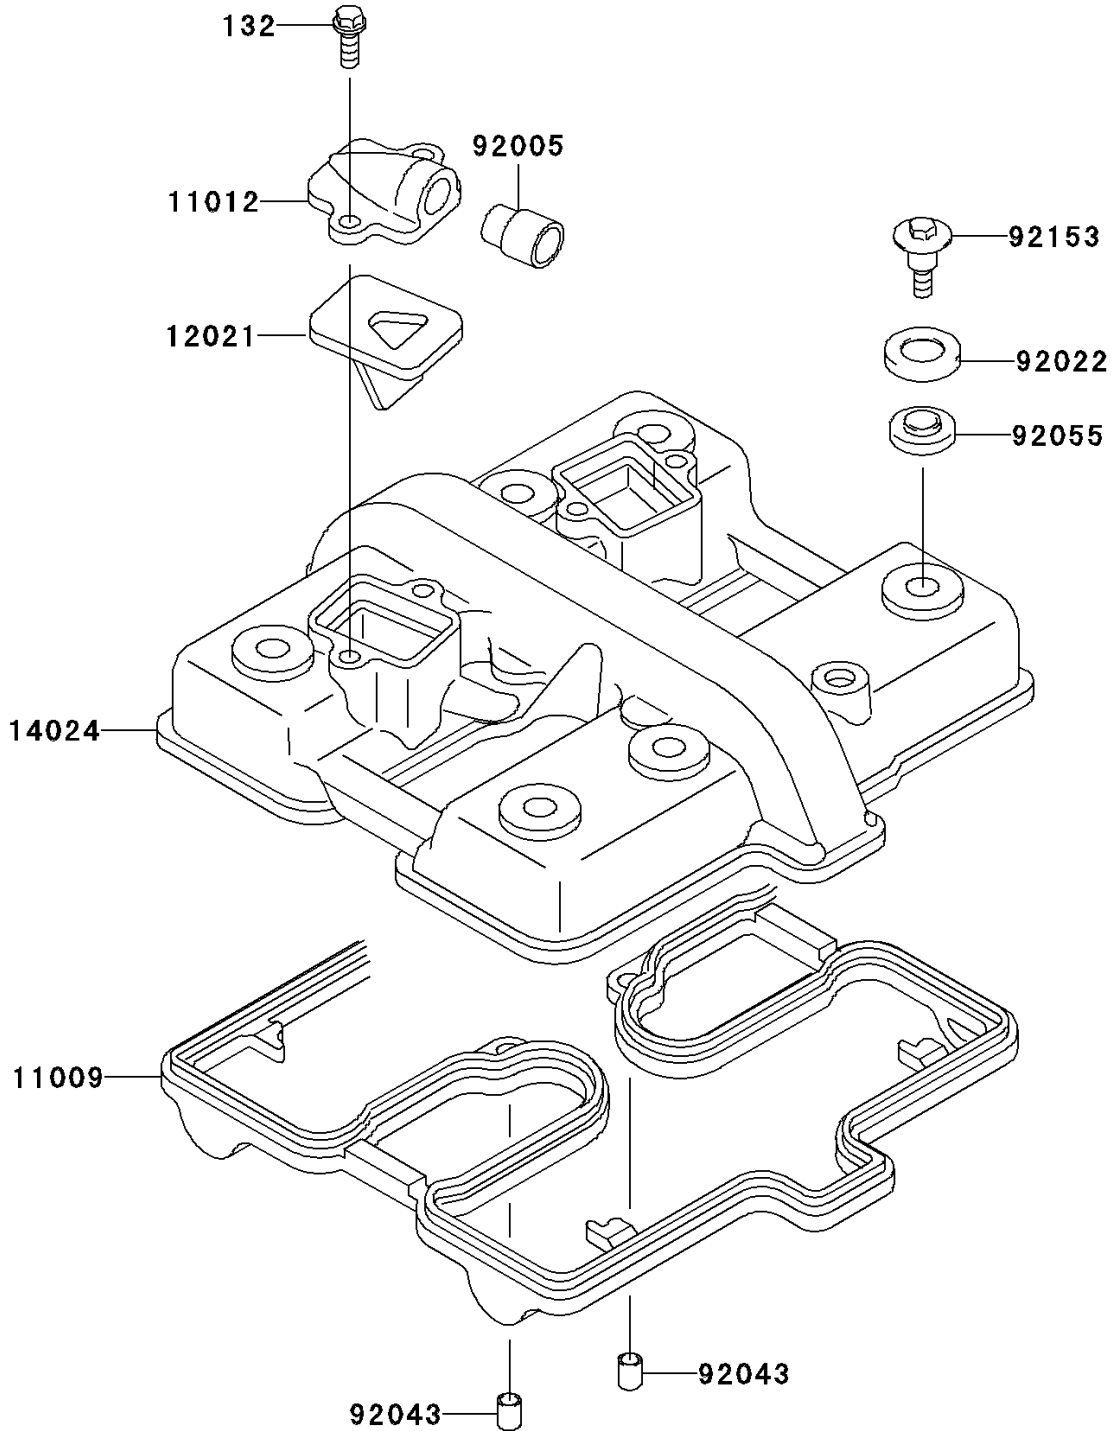

# 2004 Ninja® 500R PARTS DIAGRAM

Cylinder Head Cover

E1112

## 2004 Ninja® 500R PARTS LIST

### Cylinder Head Cover

ITEM NAME	PART NUMBER	QUANTITY
BOLT-FLANGED-SMALL (Ref # 132)	132J0616	4
GASKET,CYLINDER HEAD COVER (Ref # 11009)	11009-1483	1
CAP,REED VALVE (Ref # 11012)	11012-1310	2
VALVE-ASSY-REED (Ref # 12021)	12021-1026	2
COVER,CYLINDER HEAD (Ref # 14024)	14024-1397	1
FITTING,REED VALVE (Ref # 92005)	92005-1006	2
WASHER,HEAD COVER BOLT (Ref # 92022)	92022-1487	6
PIN,DOWEL,8X10 (Ref # 92043)	92043-1302	2
RING-O,HEAD COVER BOLT (Ref # 92055)	92055-1225	6
BOLT,HEAD COVER (Ref # 92153)	92153-0793	6