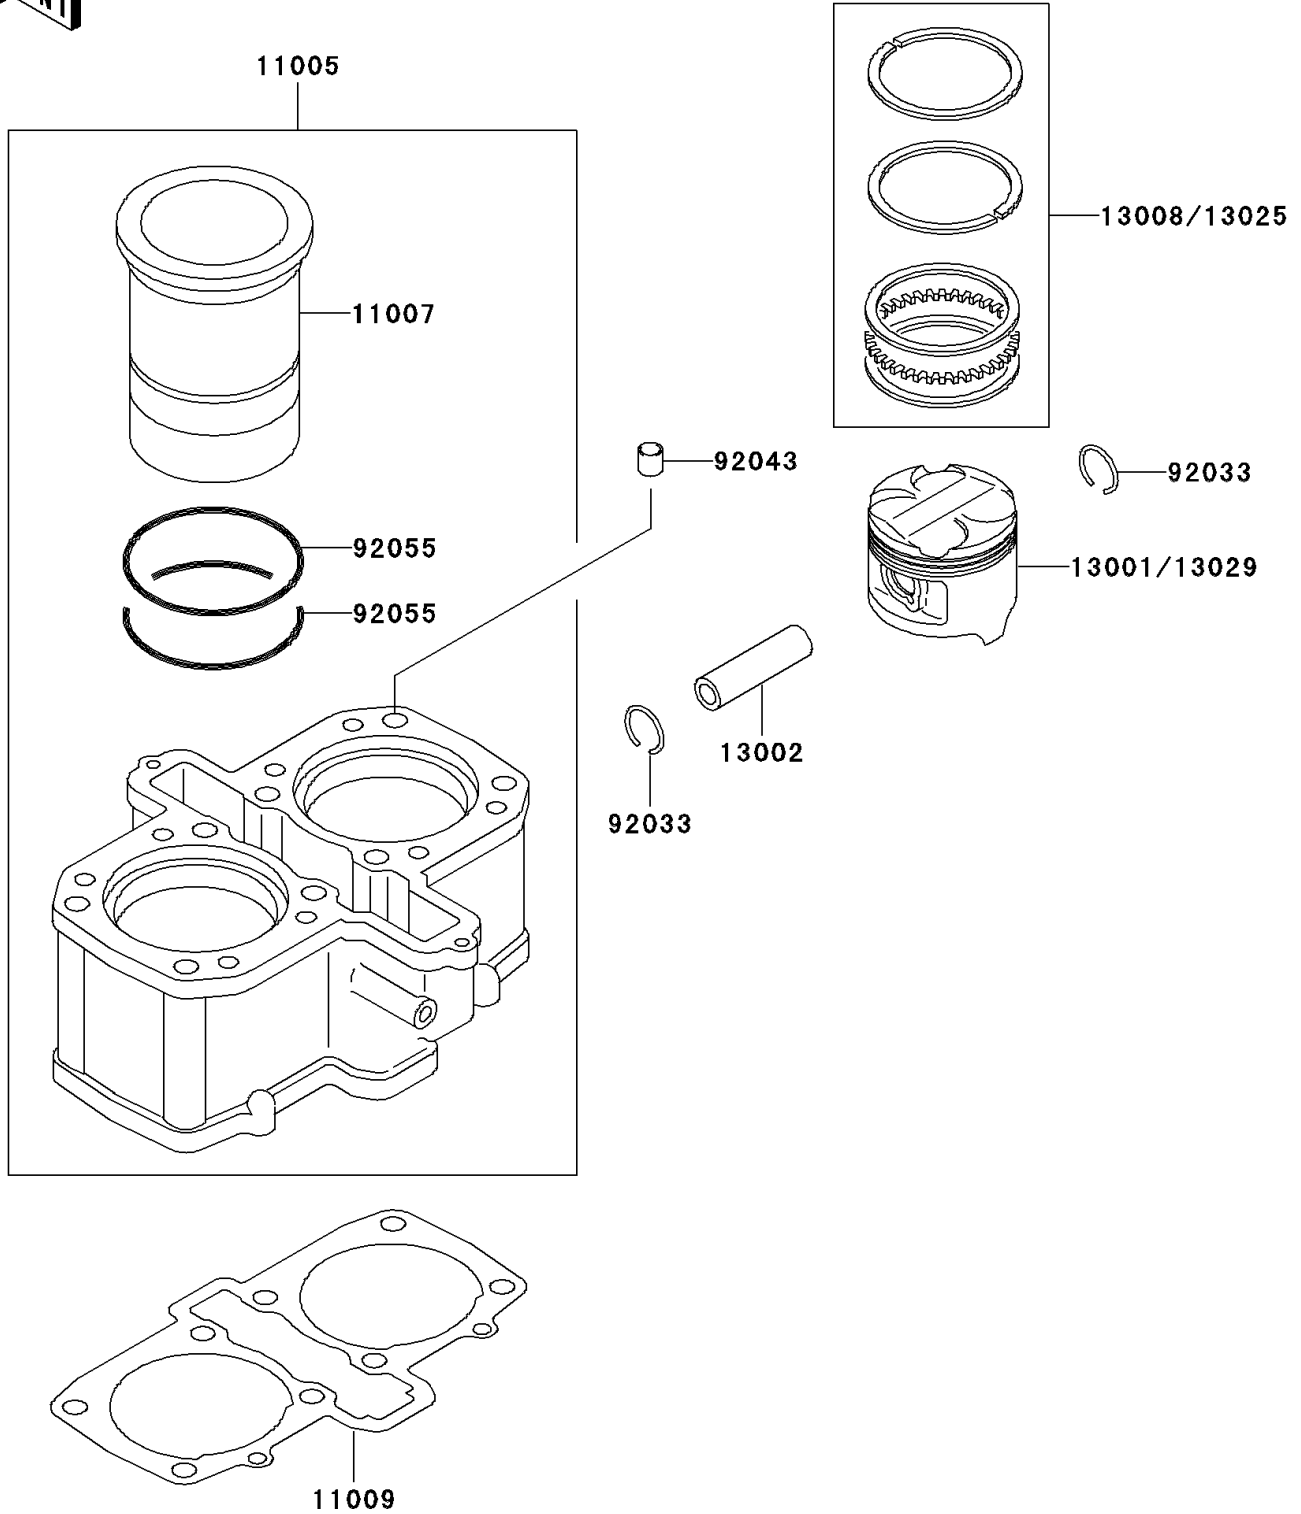

# 2004 Ninja® 500R PARTS DIAGRAM

Cylinder/Piston(s)

E1120

## 2004 Ninja® 500R PARTS LIST

Cylinder/Piston(s)

ITEM NAME	PART NUMBER	QUANTITY
CYLINDER-ENGINE (Ref # 11005)	11005-1517	1
LINER-CYLINDER (Ref # 11007)	11007-1096	2
GASKET,CYLINDER BASE (Ref # 11009)	11009-1640	1
PISTON-ENGINE,STD (Ref # 13001)	13001-1251	2
PIN-PISTON (Ref # 13002)	13002-1058	2
RING-SET-PISTON,STD (Ref # 13008)	13008-1084	2
RING-SET-PISTON L,O/S 0.50 (Ref # 13025)	13025-1084	AR
PISTON-ENGINE L,O/S 0.50 (Ref # 13029)	13029-1160	AR
RING-SNAP,20.5X1.2 (Ref # 92033)	92033-1099	4
PIN,11.5X14X14 (Ref # 92043)	92043-1279	2
RING-O (Ref # 92055)	92055-1247	4