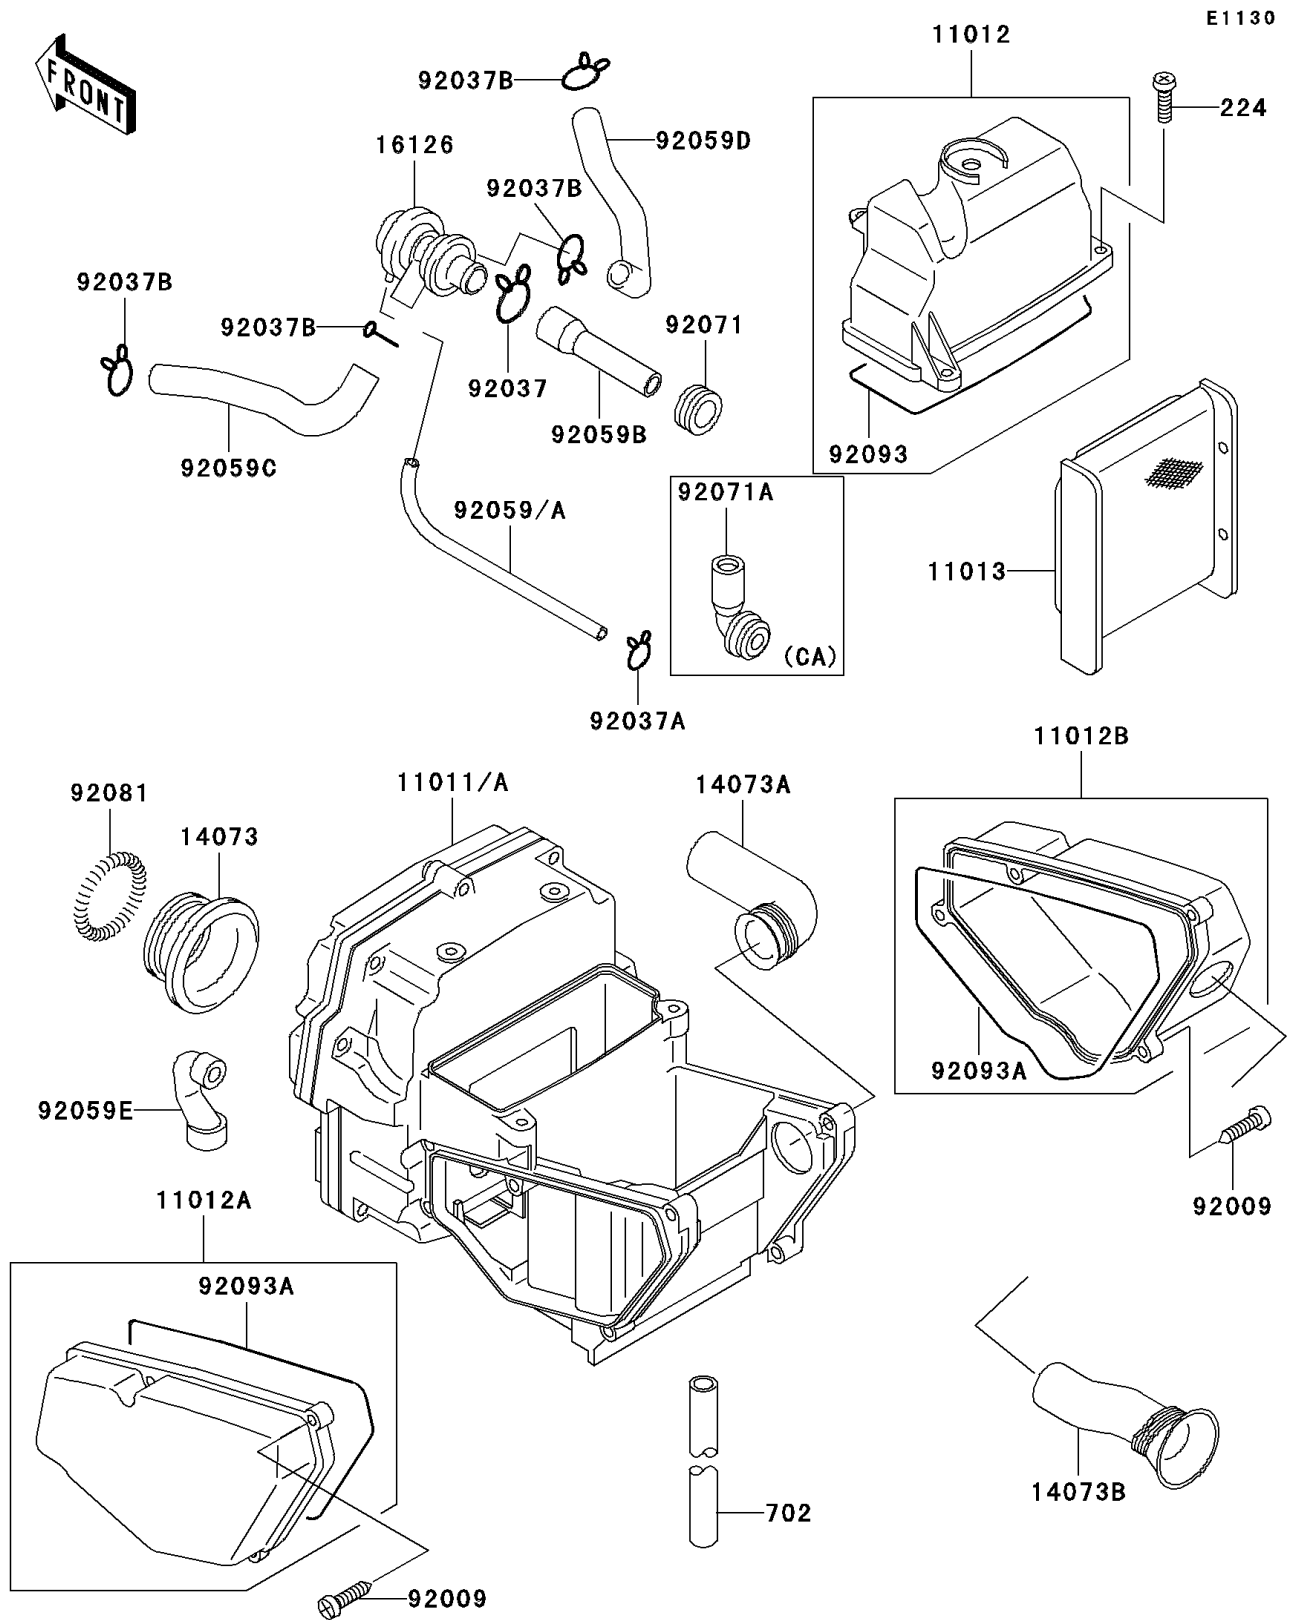

2003 Ninja® 500R PARTS DIAGRAM

Air Cleaner

2003 Ninja® 500R PARTS LIST

Air Cleaner

ITEM NAME	PART NUMBER	QUANTITY
SCREW-PAN-WP-CROS (Ref # 224)	224B0620	4
TUBE-RUBBER,5X350 (Ref # 702)	702A05350	1
CAP,AIR FILTER CASE,UPP (Ref # 11012)	11012-1571	1
CAP,AIR FILTER,LH (Ref # 11012A)	11012-1608	1
CAP,AIR FILTER,RH (Ref # 11012B)	11012-1609	1
ELEMENT-AIR FILTER (Ref # 11013)	11013-1252	1
DUCT,CARBURATOR (Ref # 14073)	14073-1292	2
DUCT,INTAKE (Ref # 14073A)	14073-1293	1
DUCT (Ref # 14073B)	14073-1295	1
VALVE,AIR SWITCH (Ref # 16126)	16126-1283	1
SCREW,TAPPING,5X30 (Ref # 92009)	92009-1488	8
CLAMP,TUBE (Ref # 92037)	92037-1076	1
CLAMP (Ref # 92037A)	92037-1712	1
CLAMP,TUBE (Ref # 92037B)	92037-213	4
TUBE,AIR FILTER-ACV (Ref # 92059B)	92059-1770	1
TUBE,AIR SWITCH,LH (Ref # 92059C)	92059-1771	1
TUBE,AIR SWITCH,RH (Ref # 92059D)	92059-1772	1
TUBE,BREATHER (Ref # 92059E)	92059-1773	1
GROMMET,AIR FILTER (Ref # 92071)	92071-1028	1
SPRING,COIL,BLACK (Ref # 92081)	92081-1457	2
SEAL,AIR FILTER CAP (Ref # 92093)	92093-1233	1
SEAL,AIR FILTER (Ref # 92093A)	92093-1234	2
CASE-AIR FILTER (Ref # 11011)	11011-1269	1
CASE-AIR FILTER (Ref # 11011A)	11011-1649	1
TUBE,4X9X290 (Ref # 92059)	92059-1043	1
TUBE,4X9X110 (Ref # 92059A)	92059-1131	1
GROMMET,AIR FILTER (Ref # 92071A)	92071-1114	1