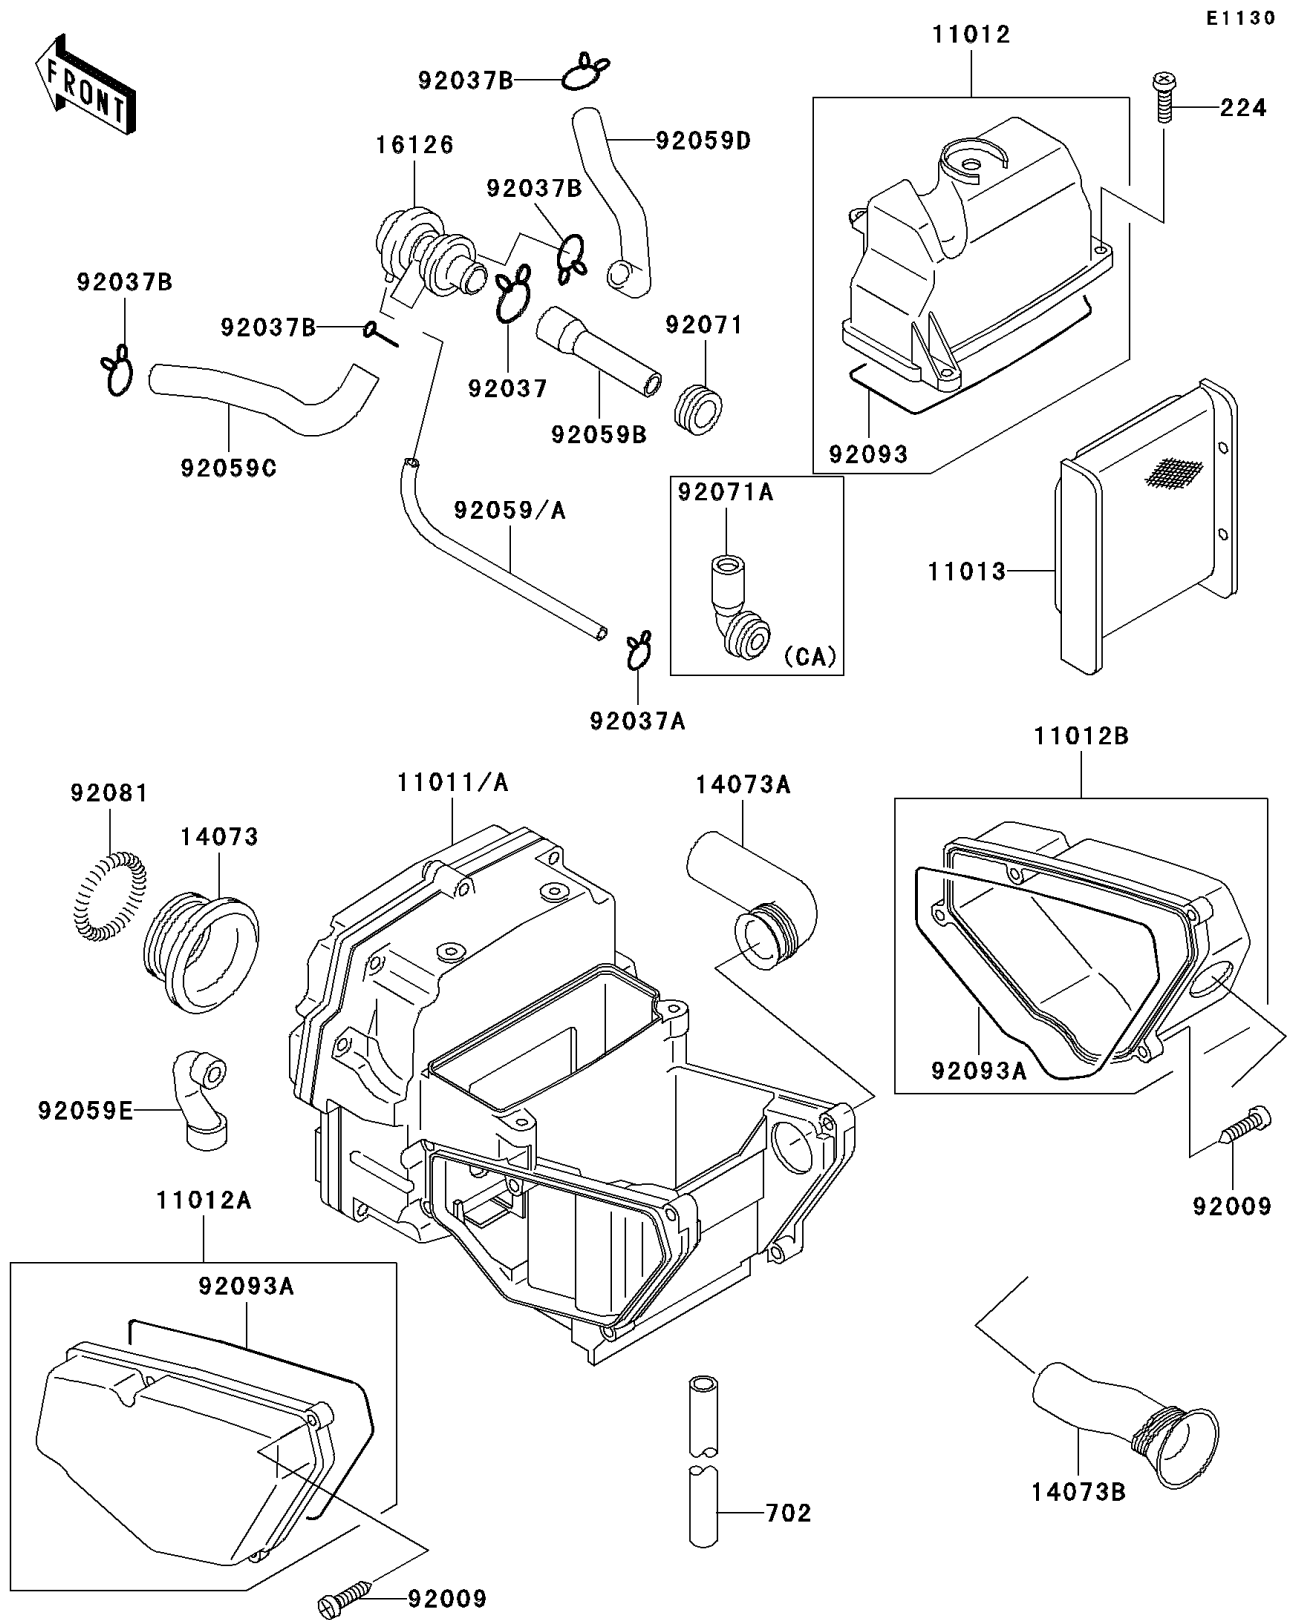

# 2004 Ninja® 500R PARTS DIAGRAM

Air Cleaner

## 2004 Ninja® 500R PARTS LIST

### Air Cleaner

ITEM NAME	PART NUMBER	QUANTITY
SCREW-PAN-WP-CROS (Ref # 224)	224B0620	4
TUBE-RUBBER,5X350 (Ref # 702)	702A05350	1
CAP,AIR FILTER CASE,UPP (Ref # 11012)	11012-1571	1
CAP,AIR FILTER,LH (Ref # 11012A)	11012-1608	1
CAP,AIR FILTER,RH (Ref # 11012B)	11012-1609	1
ELEMENT-AIR FILTER (Ref # 11013)	11013-1252	1
DUCT,CARBURATOR (Ref # 14073)	14073-1292	2
DUCT,INTAKE (Ref # 14073A)	14073-1293	1
DUCT (Ref # 14073B)	14073-1295	1
VALVE,AIR SWITCH (Ref # 16126)	16126-1283	1
SCREW,TAPPING,5X30 (Ref # 92009)	92009-1488	8
CLAMP,TUBE (Ref # 92037)	92037-1076	1
CLAMP (Ref # 92037A)	92037-1712	1
CLAMP,TUBE (Ref # 92037B)	92037-213	4
TUBE,AIR FILTER-ACV (Ref # 92059B)	92059-1770	1
TUBE,AIR SWITCH,LH (Ref # 92059C)	92059-1771	1
TUBE,AIR SWITCH,RH (Ref # 92059D)	92059-1772	1
TUBE,BREATHER (Ref # 92059E)	92059-1773	1
GROMMET,AIR FILTER (Ref # 92071)	92071-1028	1
SPRING,COIL,BLACK (Ref # 92081)	92081-1457	2
SEAL,AIR FILTER CAP (Ref # 92093)	92093-1233	1
SEAL,AIR FILTER (Ref # 92093A)	92093-1234	2
CASE-AIR FILTER (Ref # 11011)	11011-1269	1
CASE-AIR FILTER (Ref # 11011A)	11011-1649	1
TUBE,4X9X290 (Ref # 92059)	92059-1043	1
TUBE,4X9X110 (Ref # 92059A)	92059-1131	1
GROMMET,AIR FILTER (Ref # 92071A)	92071-1114	1