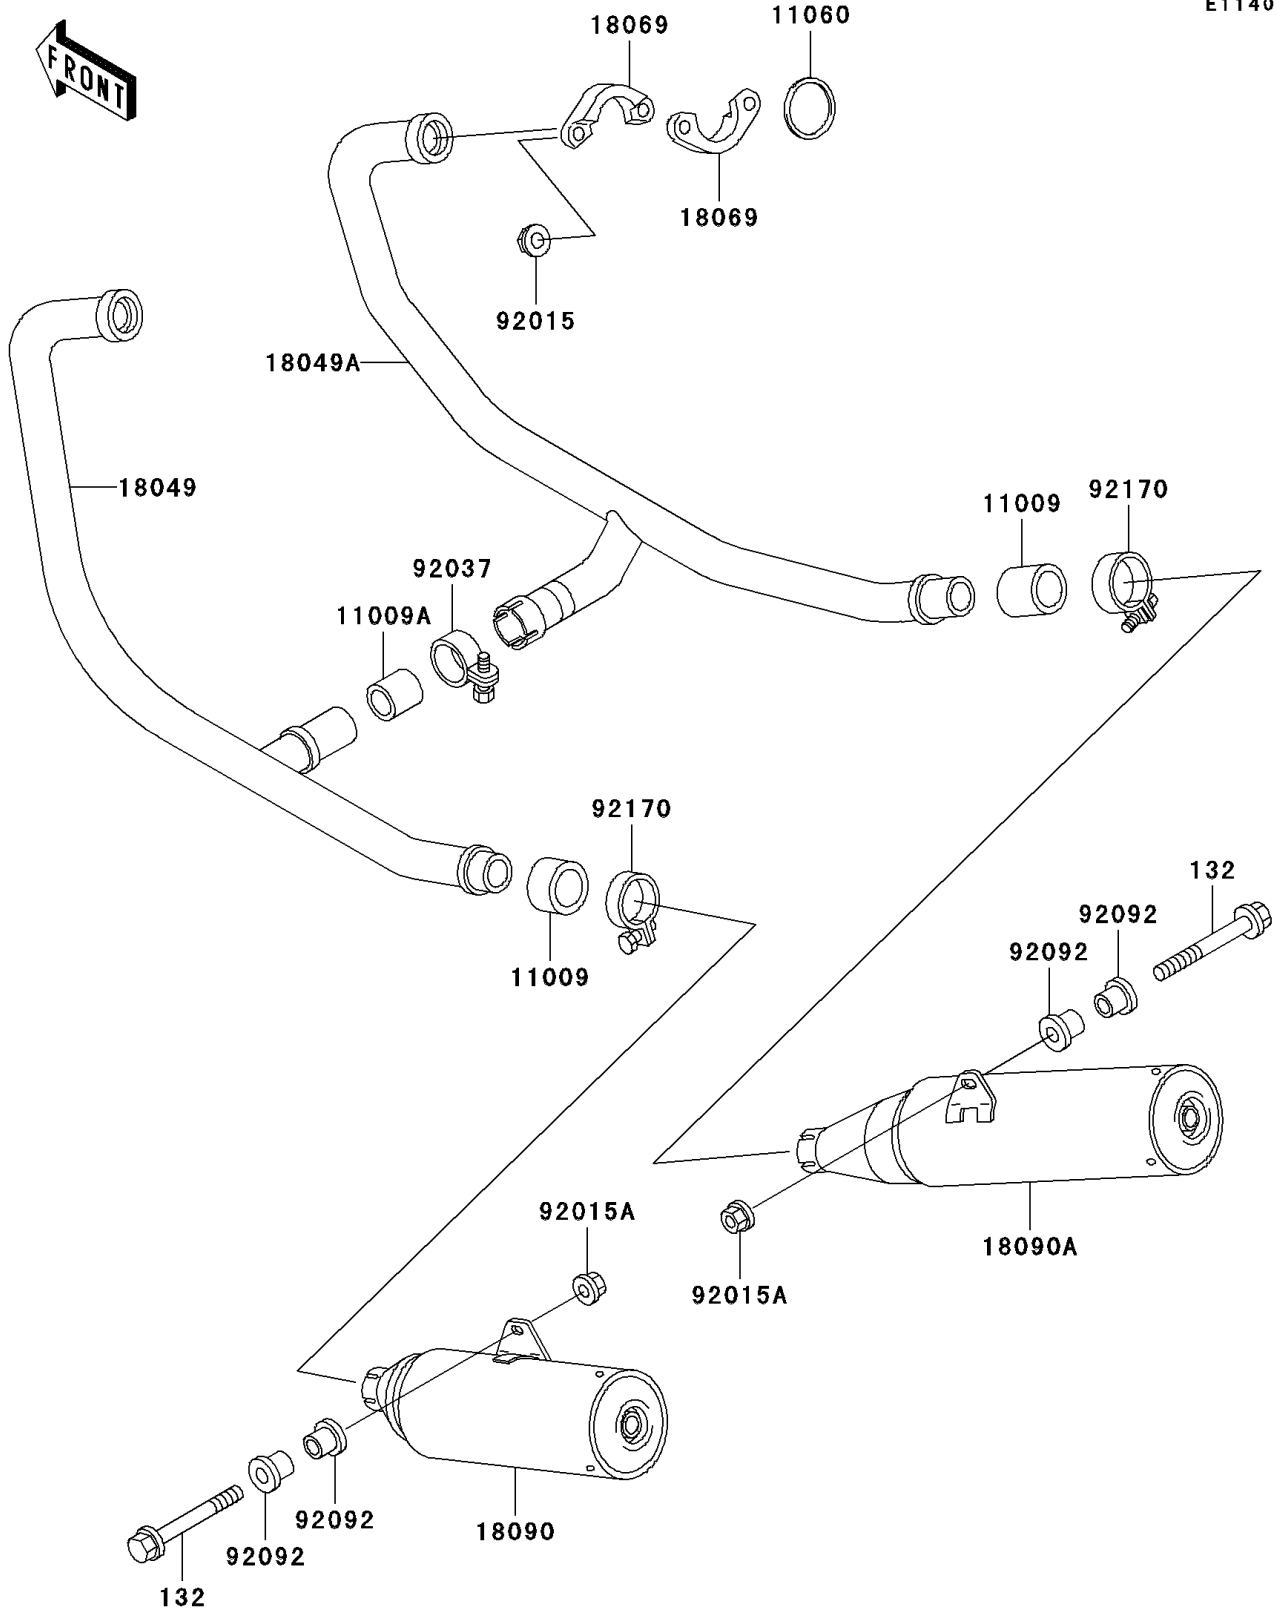

2004 Ninja® 500R PARTS DIAGRAM

Muffler(s)

E1140

2004 Ninja® 500R PARTS LIST

Muffler(s)

ITEM NAME	PART NUMBER	QUANTITY
BOLT-FLANGED-SMALL (Ref # 132)	132J1065	2
GASKET,EXHAUST PIPE CONNECTING (Ref # 11009)	11009-1667	2
GASKET,MUFFLER CONNECTING (Ref # 11009A)	11009-1865	1
GASKET,EXHAUST PIPE HOLDER (Ref # 11060)	11060-1764	2
PIPE-EXHAUST,LH (Ref # 18049)	18049-1402	1
PIPE-EXHAUST,RH (Ref # 18049A)	18049-1403	1
HOLDER-EXHAUST PIPE (Ref # 18069)	18069-1122	4
BODY-COMP-MUFFLER,LH (Ref # 18090)	18090-1331	1
BODY-COMP-MUFFLER,RH (Ref # 18090A)	18090-1332	1
NUT,CAP,8MM,BLACK (Ref # 92015)	92015-1174	4
NUT,FLANGED,10MM (Ref # 92015A)	92015-1387	2
CLAMP,39.5MM (Ref # 92037)	92037-1792	1
BUSHING-RUBBER,MUFFLER FITTING (Ref # 92092)	92092-010	4
CLAMP (Ref # 92170)	92170-1469	2