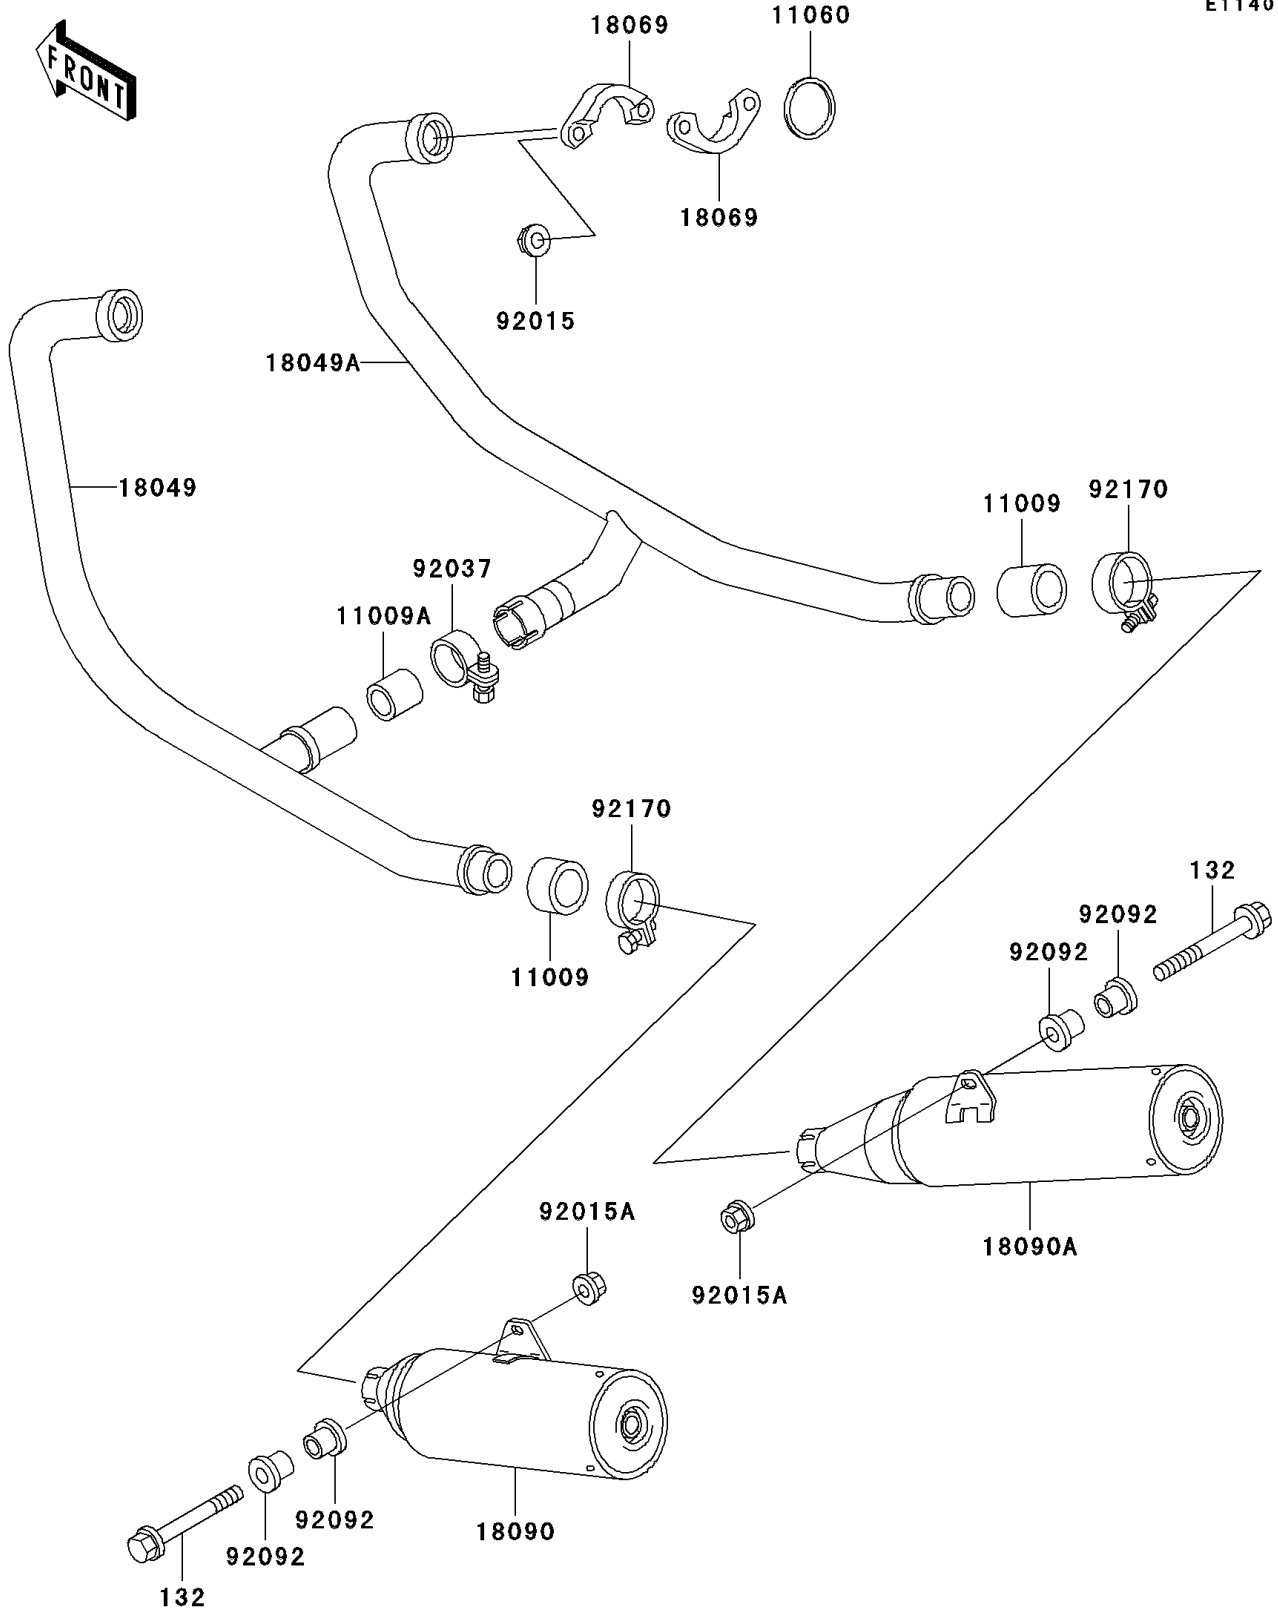

2005 Ninja® 500R PARTS DIAGRAM

Muffler(s)

E1140

2005 Ninja® 500R PARTS LIST

Muffler(s)

ITEM NAME	PART NUMBER	QUANTITY
BOLT-FLANGED-SMALL (Ref # 132)	132J1065	2
GASKET,EXHAUST PIPE CONNECTING (Ref # 11009)	11009-1667	2
GASKET,MUFFLER CONNECTING (Ref # 11009A)	11009-1865	1
GASKET,EXHAUST PIPE HOLDER (Ref # 11060)	11060-1764	2
PIPE-EXHAUST,LH (Ref # 18049)	18049-1402	1
PIPE-EXHAUST,RH (Ref # 18049A)	18049-1403	1
HOLDER-EXHAUST PIPE (Ref # 18069)	18069-1122	4
BODY-COMP-MUFFLER,LH (Ref # 18090)	18090-1331	1
BODY-COMP-MUFFLER,RH (Ref # 18090A)	18090-1332	1
NUT,CAP,8MM,BLACK (Ref # 92015)	92015-1174	4
NUT,FLANGED,10MM (Ref # 92015A)	92015-1387	2
CLAMP,39.5MM (Ref # 92037)	92037-1792	1
BUSHING-RUBBER,MUFFLER FITTING (Ref # 92092)	92092-010	4
CLAMP (Ref # 92170)	92170-1469	2