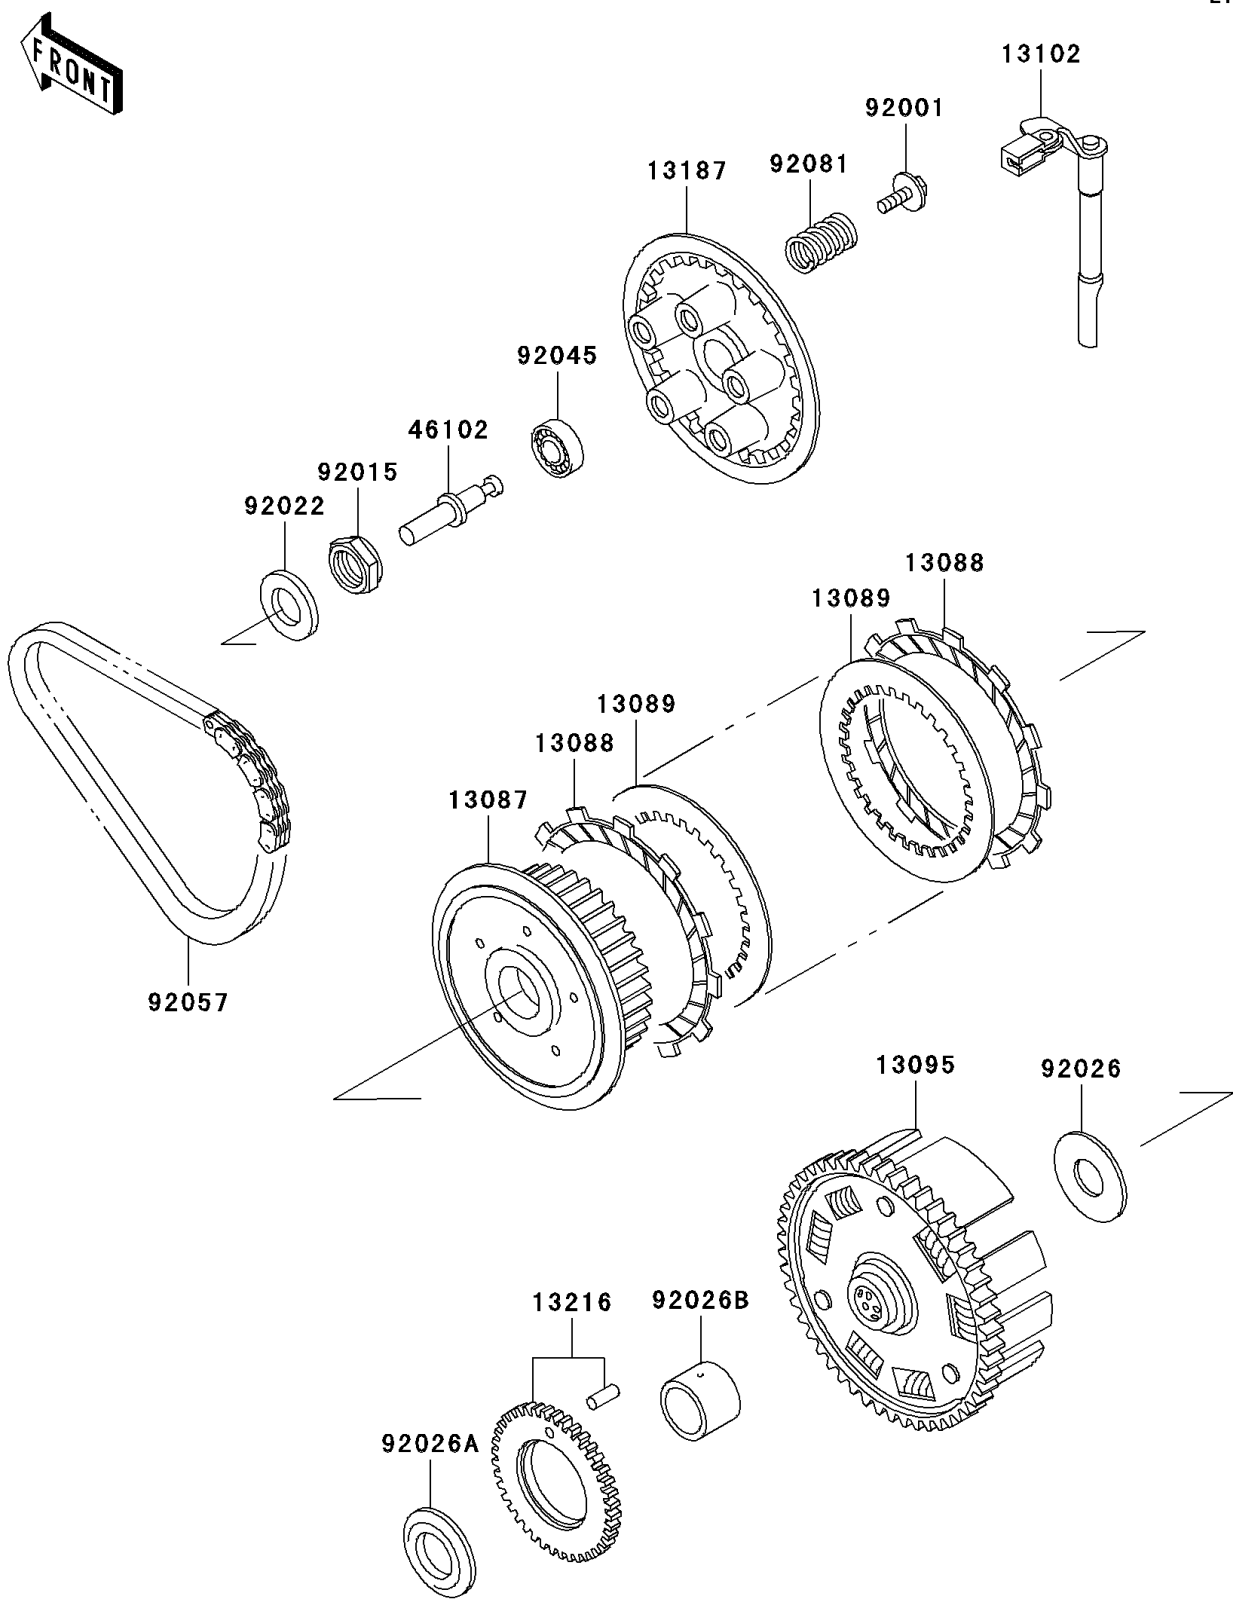

2003 Ninja® 500R PARTS DIAGRAM

Clutch

E1350

2003 Ninja® 500R PARTS LIST

Clutch

ITEM NAME	PART NUMBER	QUANTITY
HUB-CLUTCH (Ref # 13087)	13087-1162	1
PLATE-FRICTION (Ref # 13088)	13088-1013	7
PLATE-CLUTCH,T=2.0 (Ref # 13089)	13089-026	6
HOUSING-COMP-CLUTCH (Ref # 13095)	13095-1158	1
RELEASE-COMP-CLUTCH (Ref # 13102)	13102-1087	1
PLATE-CLUTCH OPERATING (Ref # 13187)	13187-1087	1
GEAR-COMP,40T (Ref # 13216)	13216-1066	1
ROD,CLUTCH (Ref # 46102)	46102-1134	1
BOLT,FLANGED,6X18 (Ref # 92001)	92001-1066	5
NUT,20MM (Ref # 92015)	92015-1555	1
WASHER,20.3X36X2.3 (Ref # 92022)	92022-1116	1
SPACER,25.5X47X2.5 (Ref # 92026)	92026-022	1
SPACER (Ref # 92026A)	92026-1242	1
SPACER,25X30X23.5 (Ref # 92026B)	92026-1243	1
BEARING-BALL,6001C3ML01 (Ref # 92045)	92045-1235	1
CHAIN,PRIMARY (Ref # 92057)	92057-1229	1
SPRING,CLUTCH (Ref # 92081)	92081-1864	5