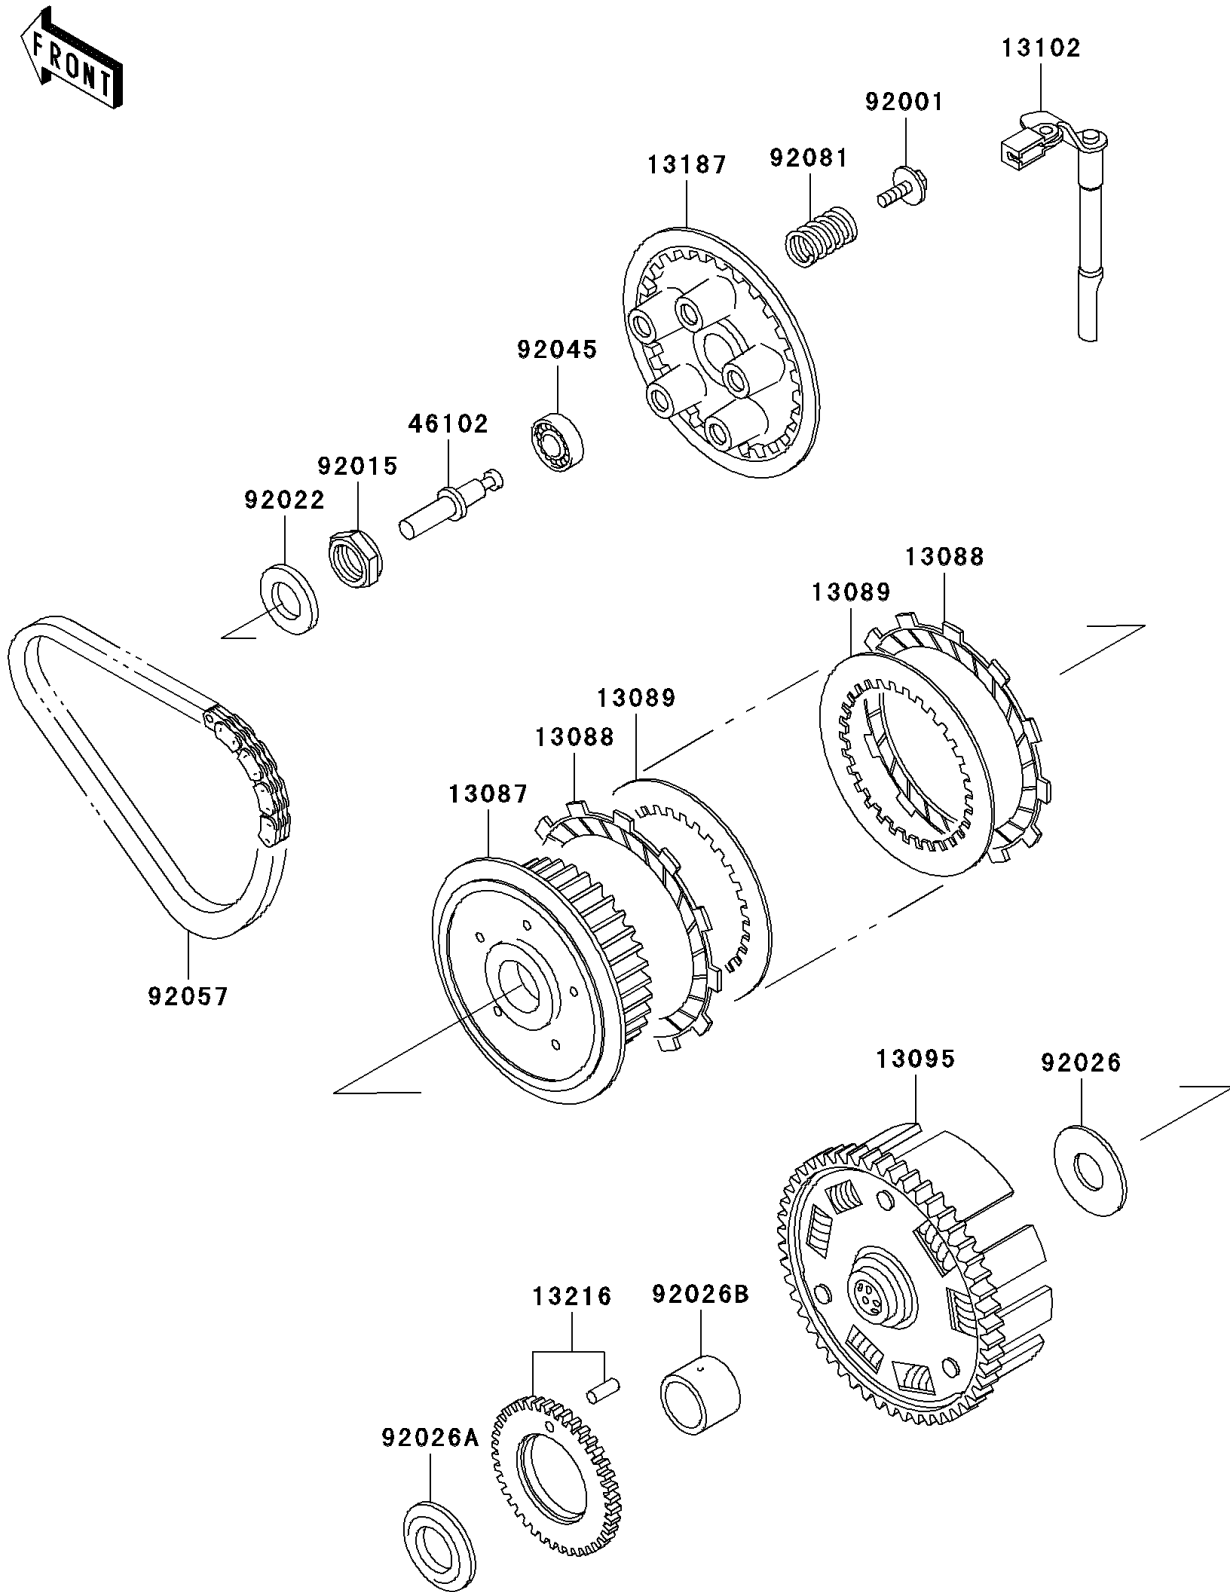

2004 Ninja® 500R PARTS DIAGRAM

Clutch

E1350

2004 Ninja® 500R PARTS LIST

Clutch

ITEM NAME	PART NUMBER	QUANTITY
HUB-CLUTCH (Ref # 13087)	13087-1162	1
PLATE-FRICTION (Ref # 13088)	13088-1013	7
PLATE-CLUTCH,T=2.0 (Ref # 13089)	13089-026	6
HOUSING-COMP-CLUTCH (Ref # 13095)	13095-1158	1
RELEASE-COMP-CLUTCH (Ref # 13102)	13102-1087	1
PLATE-CLUTCH OPERATING (Ref # 13187)	13187-1087	1
GEAR-COMP,40T (Ref # 13216)	13216-1066	1
ROD,CLUTCH (Ref # 46102)	46102-1134	1
BOLT,FLANGED,6X18 (Ref # 92001)	92001-1066	5
NUT,20MM (Ref # 92015)	92015-1555	1
WASHER,20.3X36X2.3 (Ref # 92022)	92022-1116	1
SPACER,25.5X47X2.5 (Ref # 92026)	92026-022	1
SPACER (Ref # 92026A)	92026-1242	1
SPACER,25X30X23.5 (Ref # 92026B)	92026-1243	1
BEARING-BALL,6001C3ML01 (Ref # 92045)	92045-1235	1
CHAIN,PRIMARY (Ref # 92057)	92057-1229	1
SPRING,CLUTCH (Ref # 92081)	92081-1864	5