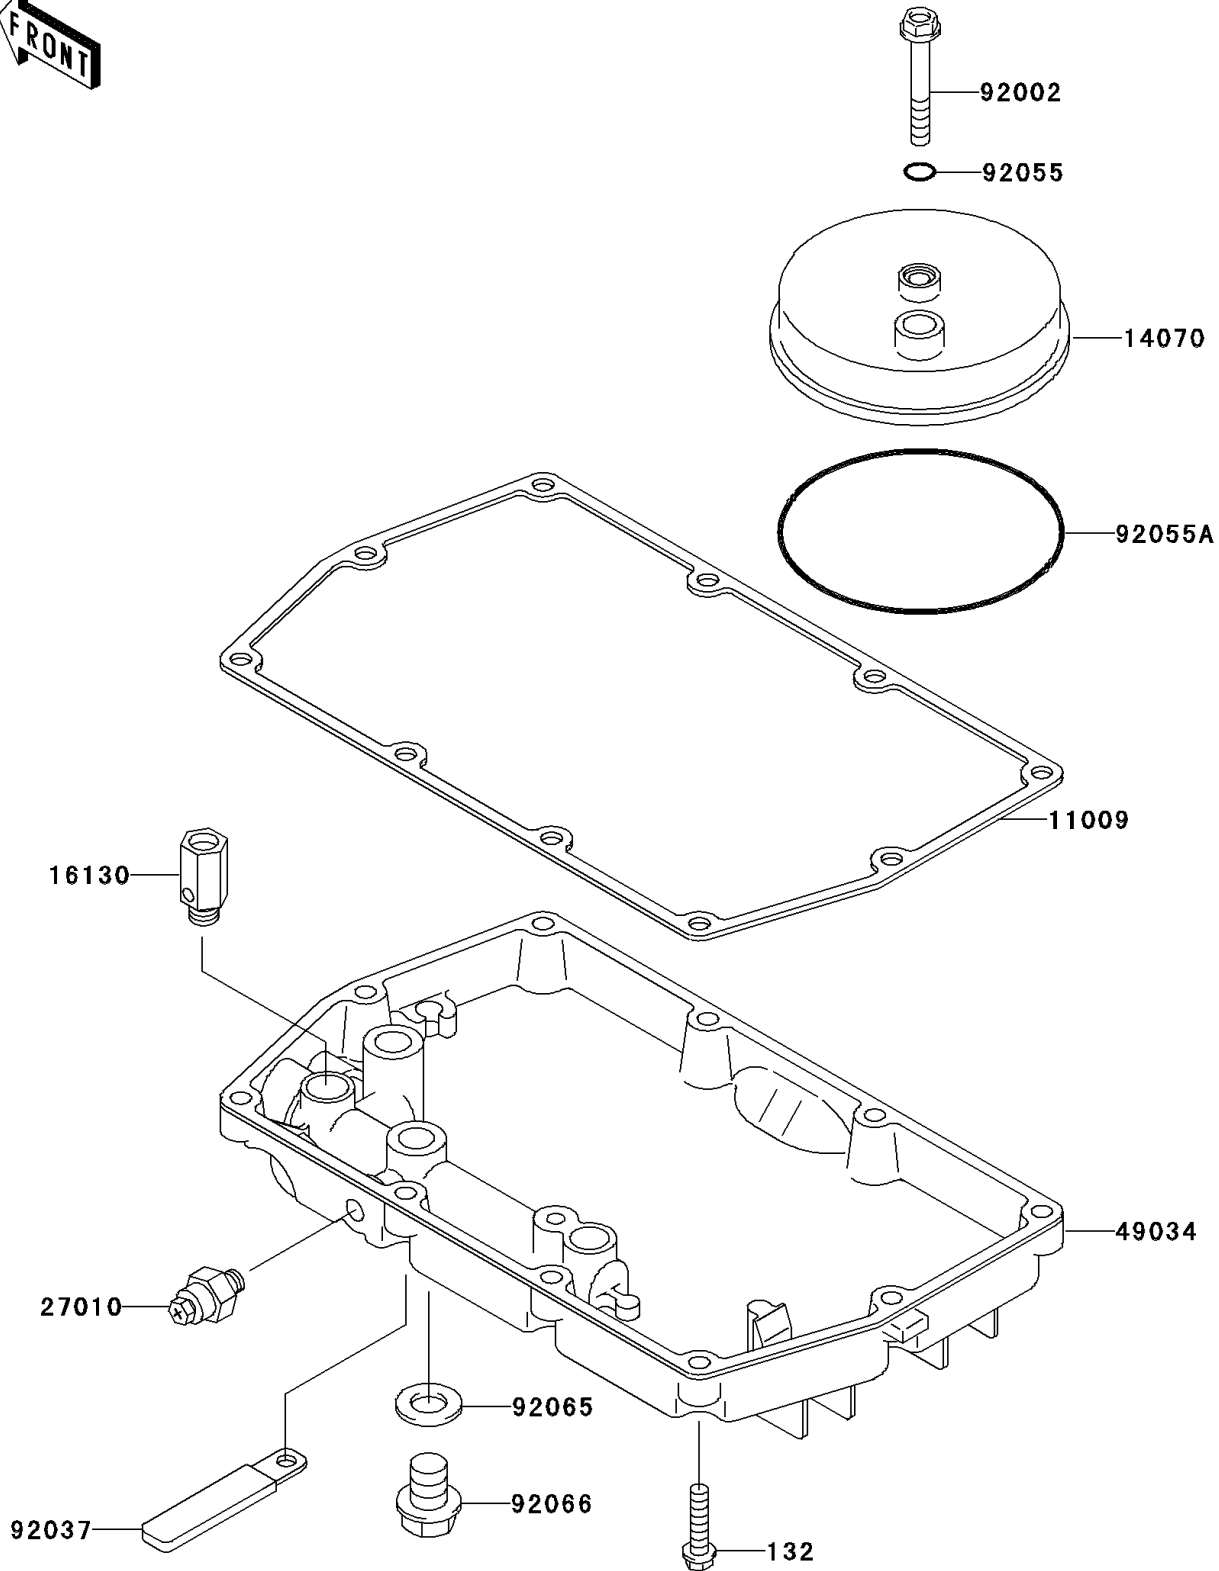

# 2003 Ninja® 500R PARTS DIAGRAM

Breather Cover/Oil Pan

E1432

## 2003 Ninja® 500R PARTS LIST

### Breather Cover/Oil Pan

ITEM NAME	PART NUMBER	QUANTITY
BOLT-FLANGED-SMALL (Ref # 132)	132Y0625	10
GASKET,OIL PAN (Ref # 11009)	11009-1837	1
BODY-BREATHER (Ref # 14070)	14070-1067	1
VALVE-ASSY-RELIEF (Ref # 16130)	16130-1001	1
SWITCH,OIL PRESSURE (Ref # 27010)	27010-1313	1
PAN-OIL (Ref # 49034)	49034-1108	1
BOLT,6X45 (Ref # 92002)	92002-1069	1
CLAMP (Ref # 92037)	92037-1679	1
RING-O,6MM (Ref # 92055)	92055-1089	1
RING-O,BREATHER BODY (Ref # 92055A)	92055-1284	1
GASKET,12X22X2 (Ref # 92065)	92065-097	1
PLUG,OIL DRAIN,12X15 (Ref # 92066)	92066-1174	1