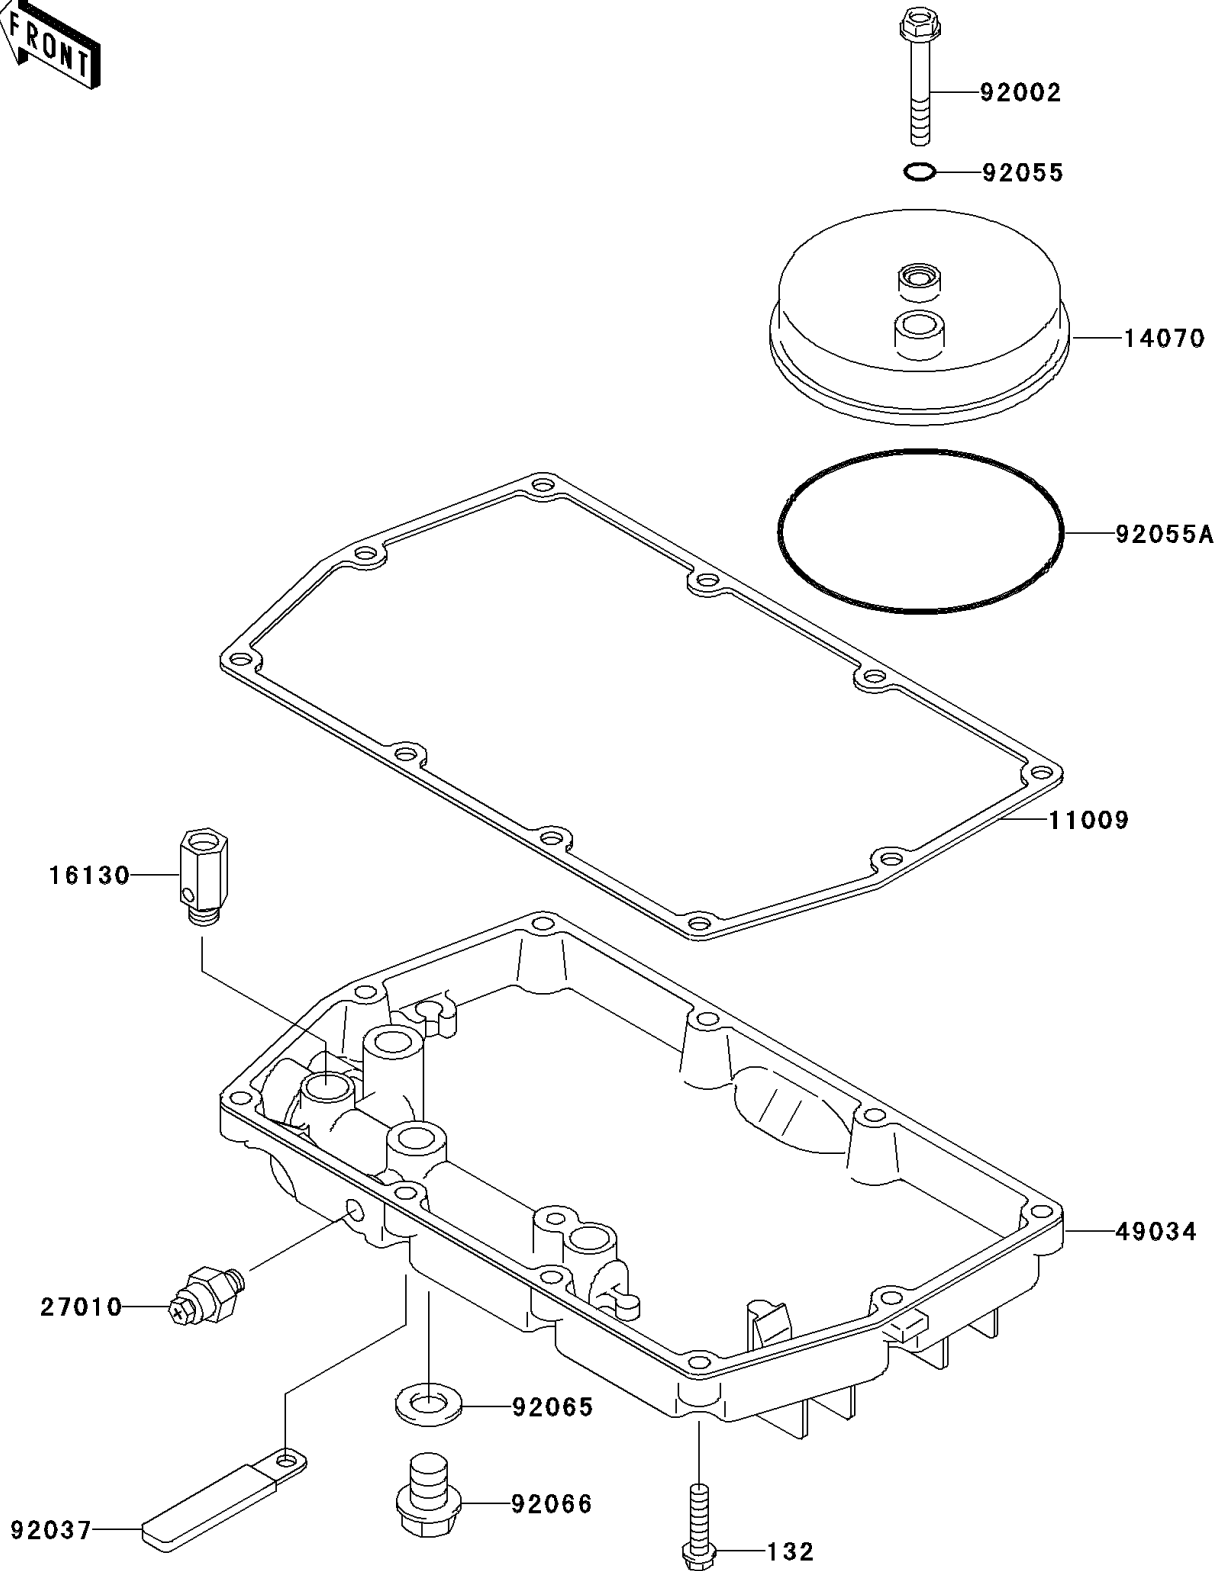

# 2004 Ninja® 500R PARTS DIAGRAM

Breather Cover/Oil Pan

E1432

## 2004 Ninja® 500R PARTS LIST

### Breather Cover/Oil Pan

ITEM NAME	PART NUMBER	QUANTITY
BOLT-FLANGED-SMALL (Ref # 132)	132Y0625	10
GASKET,OIL PAN (Ref # 11009)	11009-1837	1
BODY-BREATHER (Ref # 14070)	14070-1067	1
VALVE-ASSY-RELIEF (Ref # 16130)	16130-1001	1
SWITCH,OIL PRESSURE (Ref # 27010)	27010-1313	1
PAN-OIL (Ref # 49034)	49034-1108	1
BOLT,6X45 (Ref # 92002)	92002-1069	1
CLAMP (Ref # 92037)	92037-1679	1
RING-O,6MM (Ref # 92055)	92055-1089	1
RING-O,BREATHER BODY (Ref # 92055A)	92055-1284	1
GASKET,12X22X2 (Ref # 92065)	92065-097	1
PLUG,OIL DRAIN,12X15 (Ref # 92066)	92066-1174	1