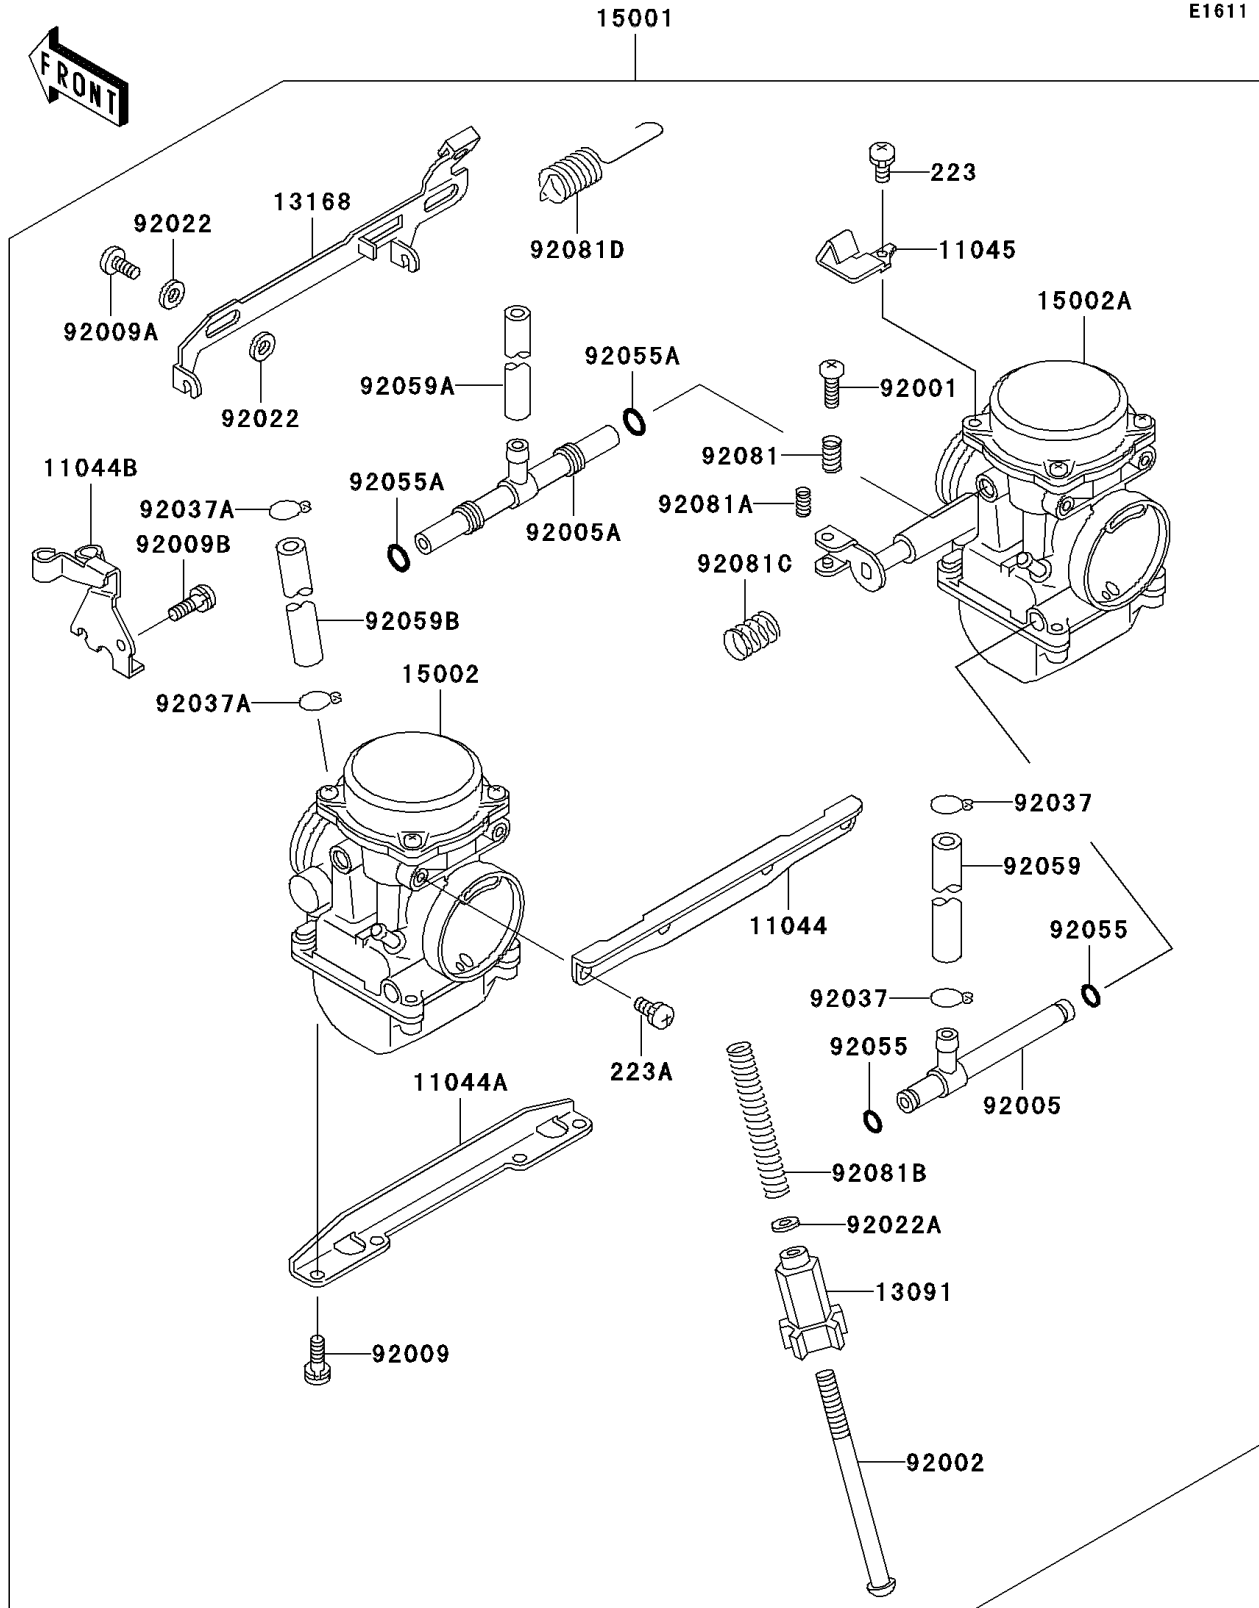

2004 Ninja® 500R PARTS DIAGRAM

Carburetor

E1611

2004 Ninja® 500R PARTS LIST

Carburetor

ITEM NAME	PART NUMBER	QUANTITY
SCREW-PAN-WS-CROS (Ref # 223)	223C0420	1
SCREW-PAN-WS-CROS (Ref # 223A)	223C0510	4
BRACKET,CARBURETOR STAY,UPP (Ref # 11044)	11044-1313	1
BRACKET,CARBURETOR STAY,6MM (Ref # 11044A)	11044-1314	1
BRACKET,THROTTLE CABLE (Ref # 11044B)	11044-1546	1
BRACKET,STARTER LEVER (Ref # 11045)	11045-1824	1
HOLDER,THROTTLE STOP SCREW (Ref # 13091)	13091-1382	1
LEVER (Ref # 13168)	13168-1360	1
CARBURETOR-ASSY (Ref # 15001)	15001-1334	1
CARBURETOR,LH (Ref # 15002)	15002-1492	1
CARBURETOR,RH (Ref # 15002A)	15002-1493	1
BOLT,THROTTLE ADJUST (Ref # 92001)	92001-1998	1
BOLT,THROTTLE STOP SCREW (Ref # 92002)	92002-1552	1
FITTING (Ref # 92005)	92005-1133	1
FITTING (Ref # 92005A)	92005-1134	1
SCREW,6X16 (Ref # 92009)	92009-1129	4
SCREW (Ref # 92009A)	92009-1262	2
SCREW,5X10 (Ref # 92009B)	92009-1365	1
WASHER,6.1X11X0.8,POLYACETAL (Ref # 92022)	92022-1199	4
WASHER,PLAIN,STOP SPRING (Ref # 92022A)	92022-1480	1
CLAMP,FUEL TUBE (Ref # 92037)	92037-1075	2
CLAMP,TUBE (Ref # 92037A)	92037-1477	2
RING-O (Ref # 92055)	92055-1004	2
RING-O (Ref # 92055A)	92055-1223	2
TUBE,FUEL,7.3X12.5X220 (Ref # 92059)	92059-1236	1
TUBE,6.5X9.5X500 (Ref # 92059A)	92059-1465	1
TUBE,5X9X140 (Ref # 92059B)	92059-1634	1
SPRING,THROTTLE ADJUST UPP (Ref # 92081)	92081-1620	1
SPRING,THROTTLE ADJUST LWR (Ref # 92081A)	92081-1621	1

2004 Ninja[®] 500R PARTS LIST

Carburetor

ITEM NAME	PART NUMBER	QUANTITY
SPRING,THROTTLE STOP SCREW (Ref # 92081B)	92081-1875	1
SPRING (Ref # 92081C)	92081-1876	1
SPRING,STARTER LEVER (Ref # 92081D)	92081-1893	1